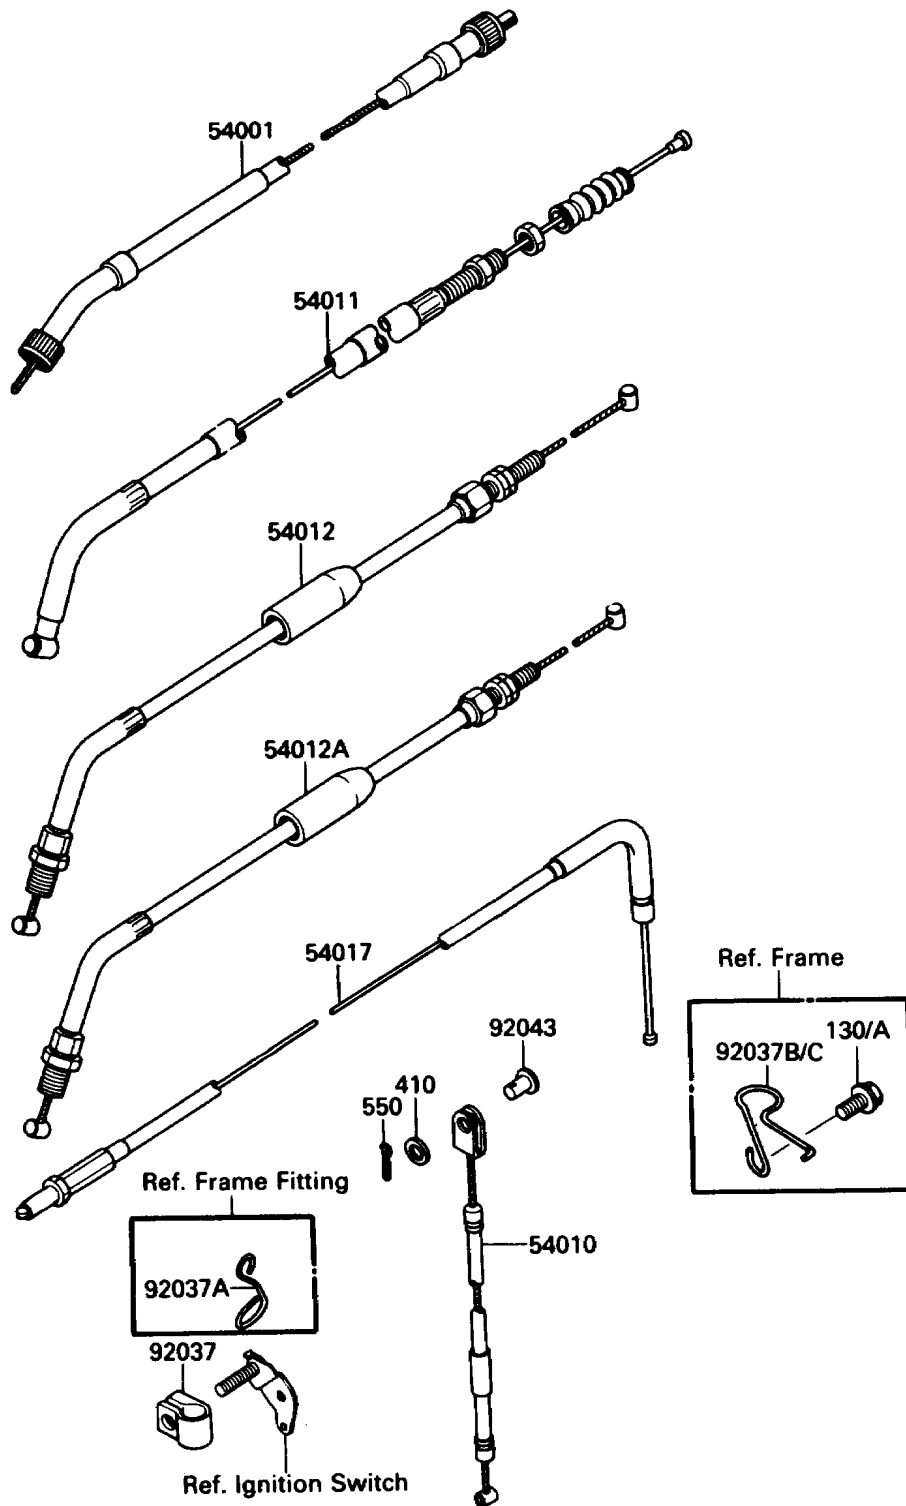

1991 KLR650

PARTS DIAGRAM

Cable

F2540-0273

1991 KLR650

PARTS LIST

Cable

ITEM NAME

PART NUMBER

QUANTITY
