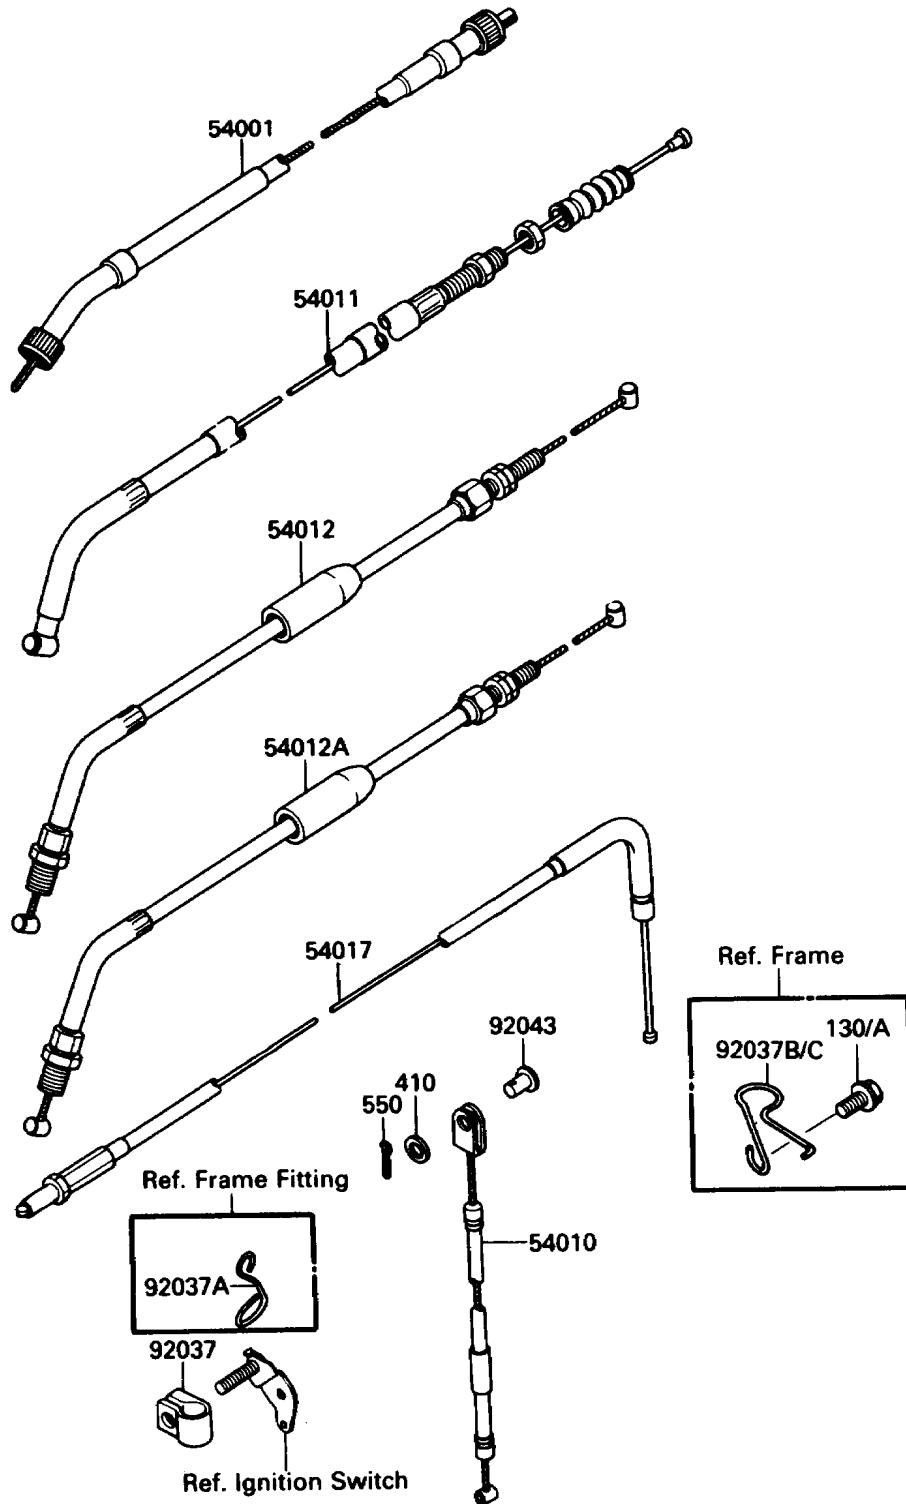

1989 KLR650

PARTS DIAGRAM

Cable

F2540-0273

1989 KLR650

PARTS LIST

Cable

ITEM NAME

PART NUMBER

QUANTITY
