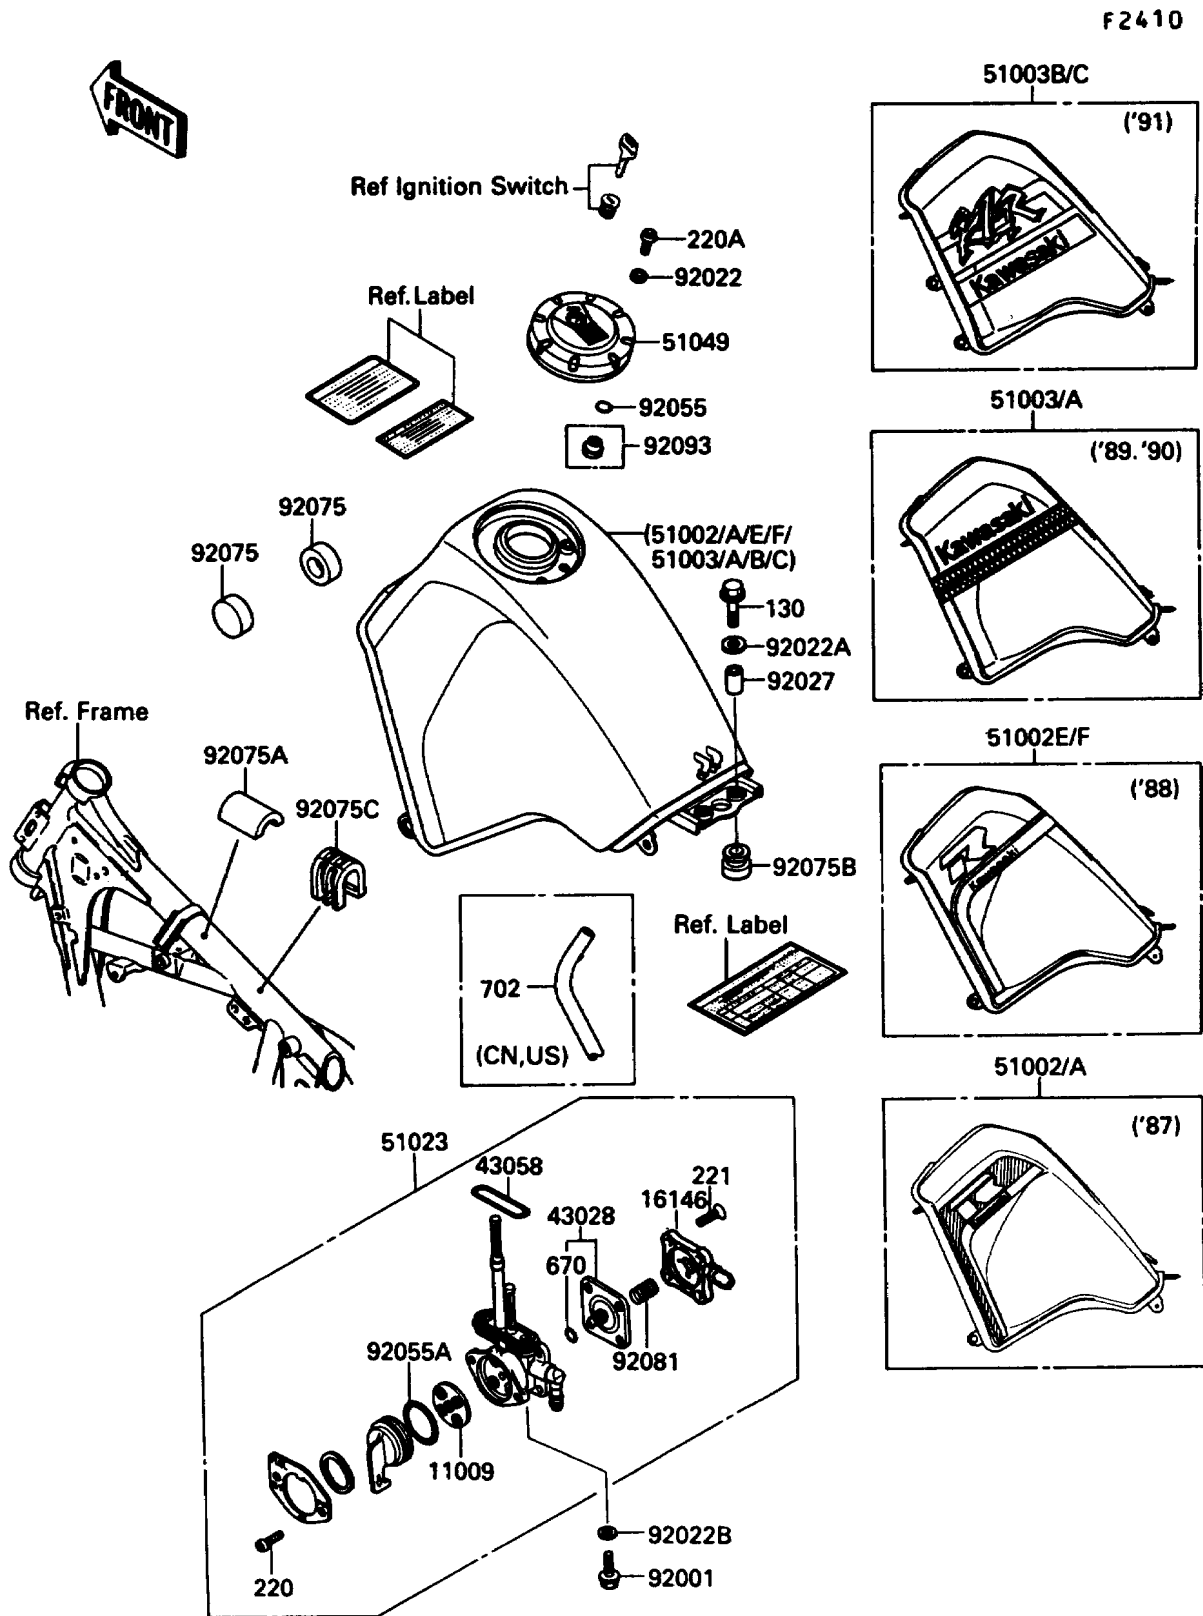

1991 KLR650

PARTS DIAGRAM

Fuel Tank

1991 KLR650

PARTS LIST

Fuel Tank

ITEM NAME

PART NUMBER

QUANTITY
