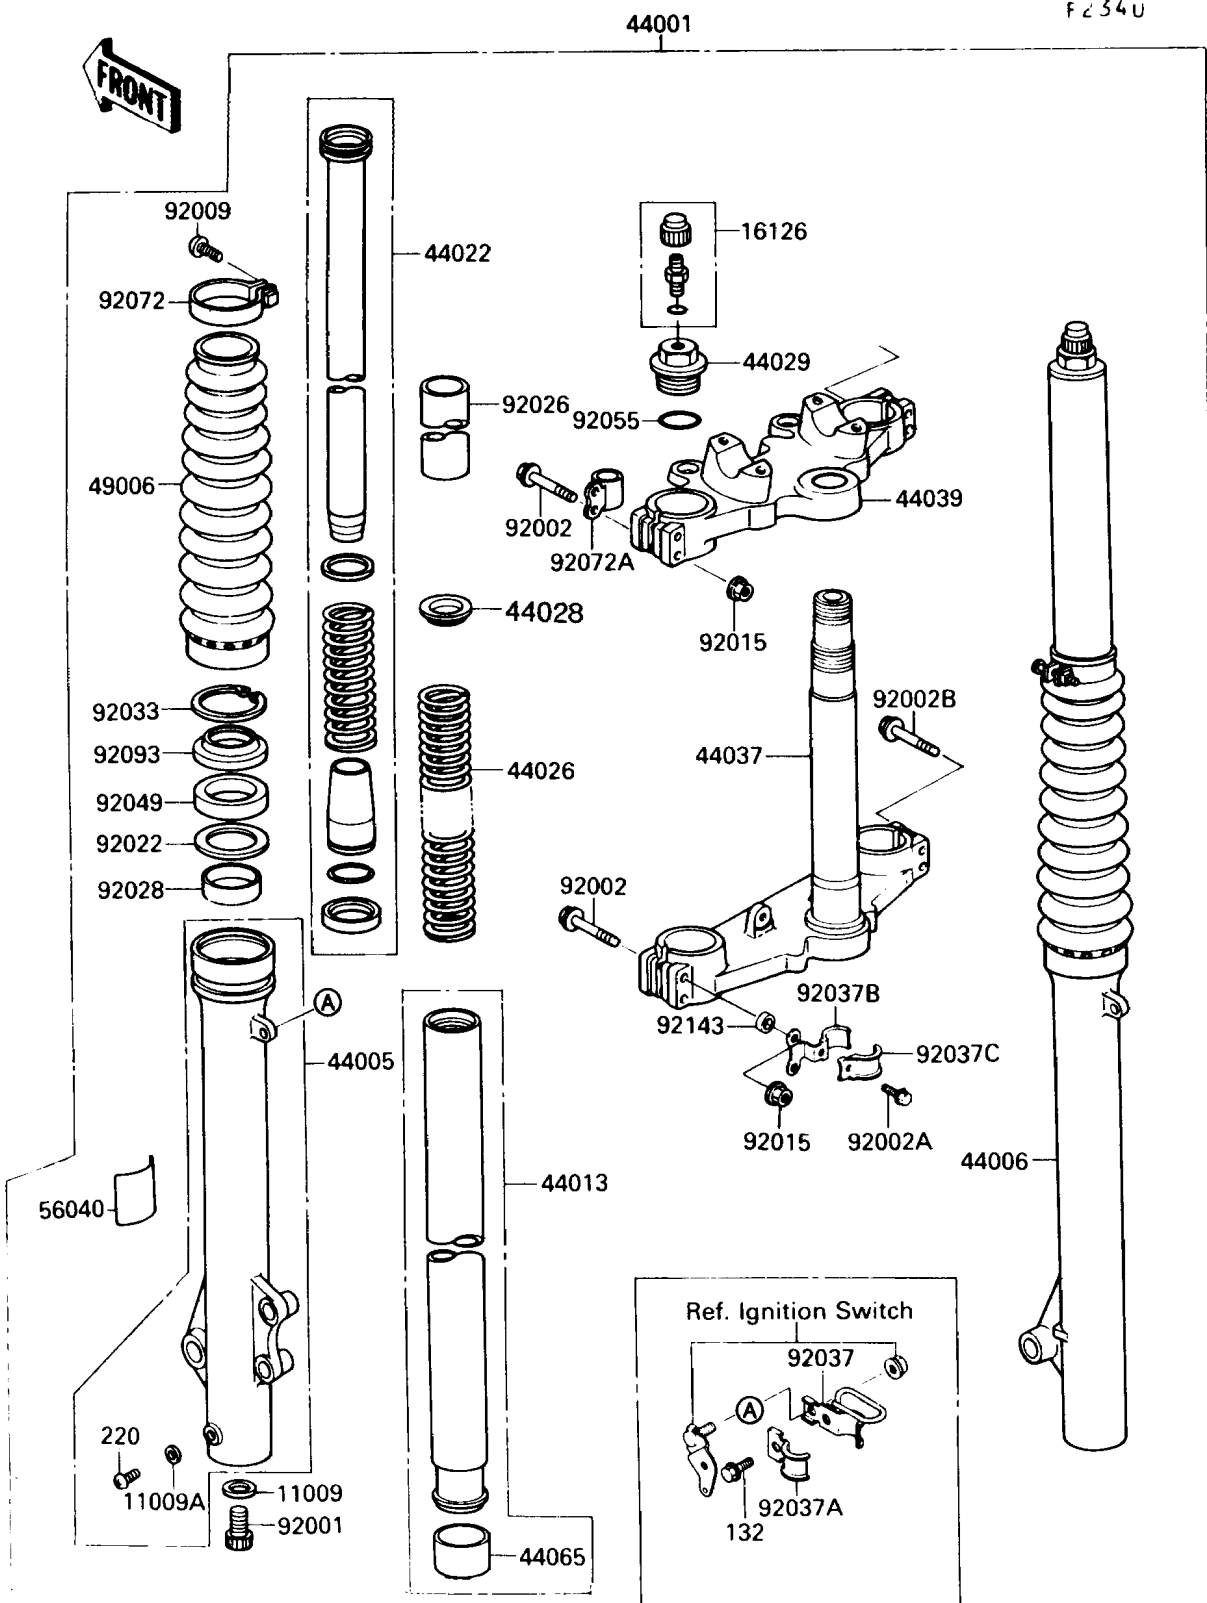

1989 KLR650

PARTS DIAGRAM

Front Fork

1989 KLR650

PARTS LIST

Front Fork

Kawasaki

Let the Good Times Roll®

ITEM NAME

PART NUMBER

QUANTITY
