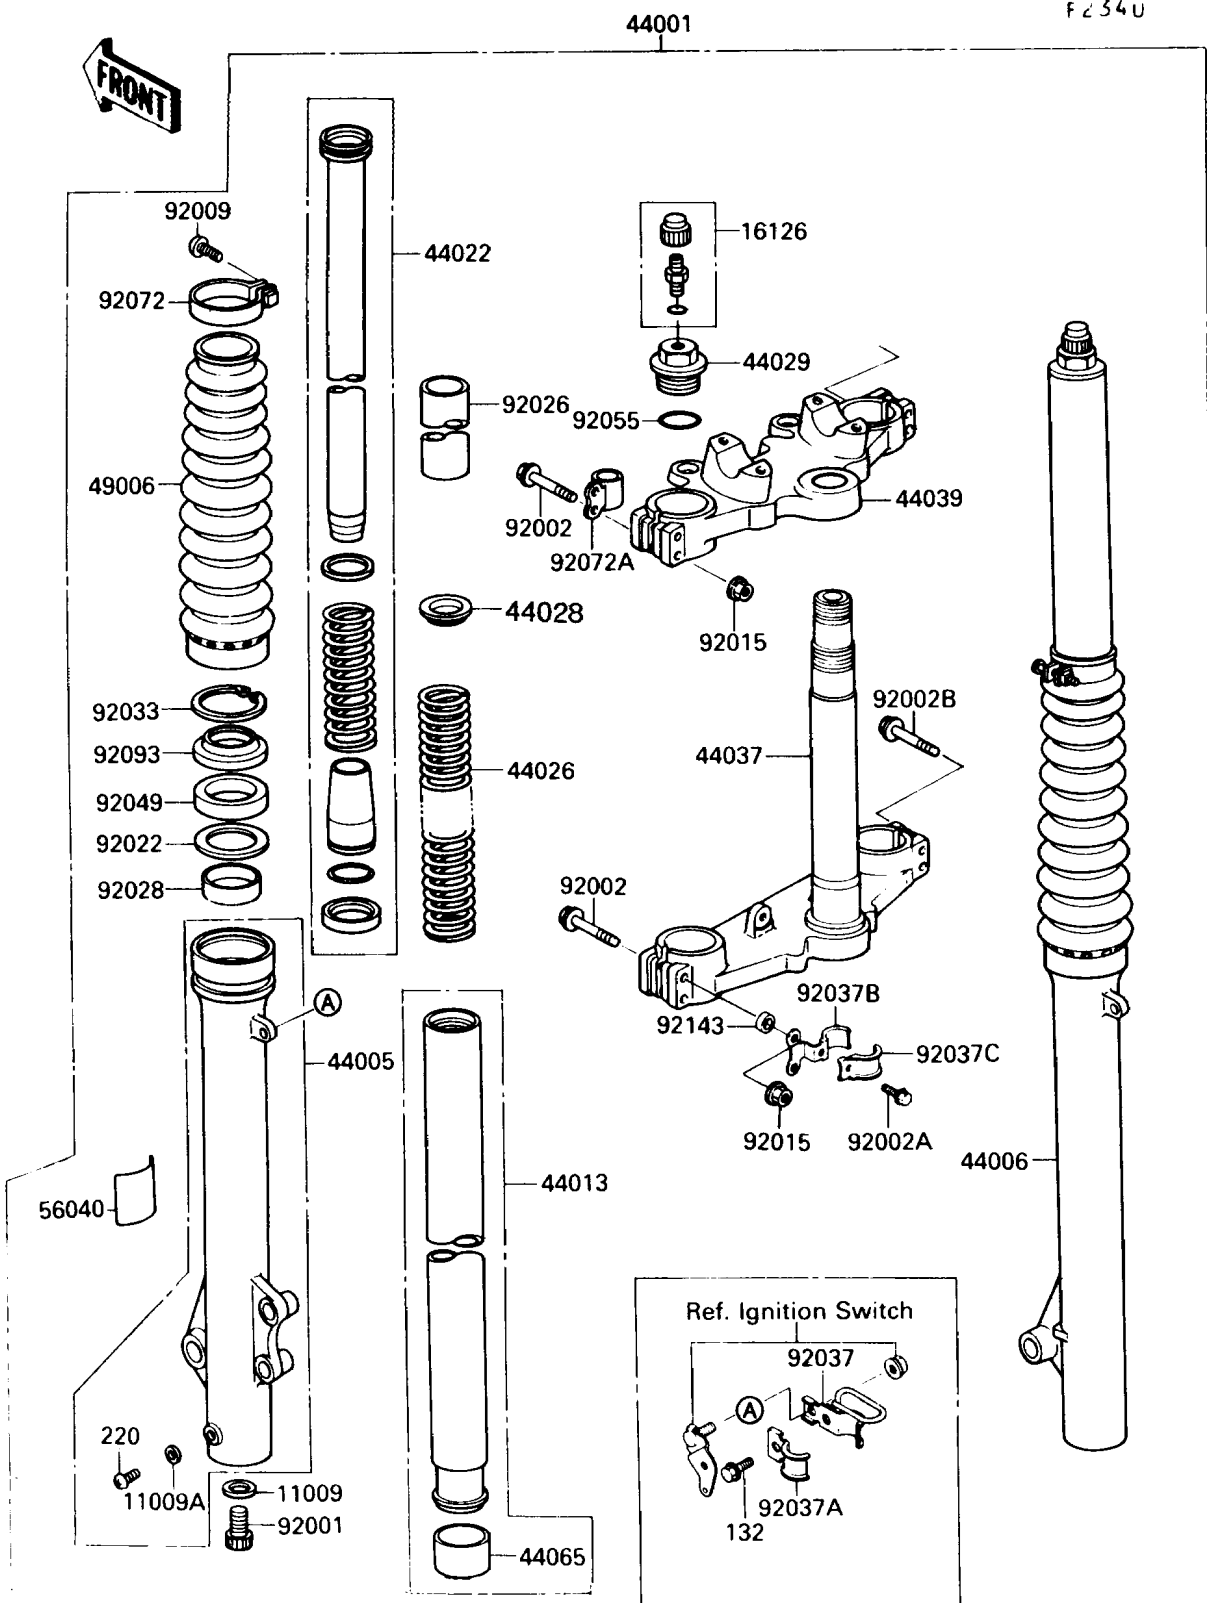

1989 KLR650

PARTS DIAGRAM

Front Fork

1989 KLR650

PARTS LIST

Front Fork

ITEM NAME	PART NUMBER	QUANTITY
-----------	-------------	----------
