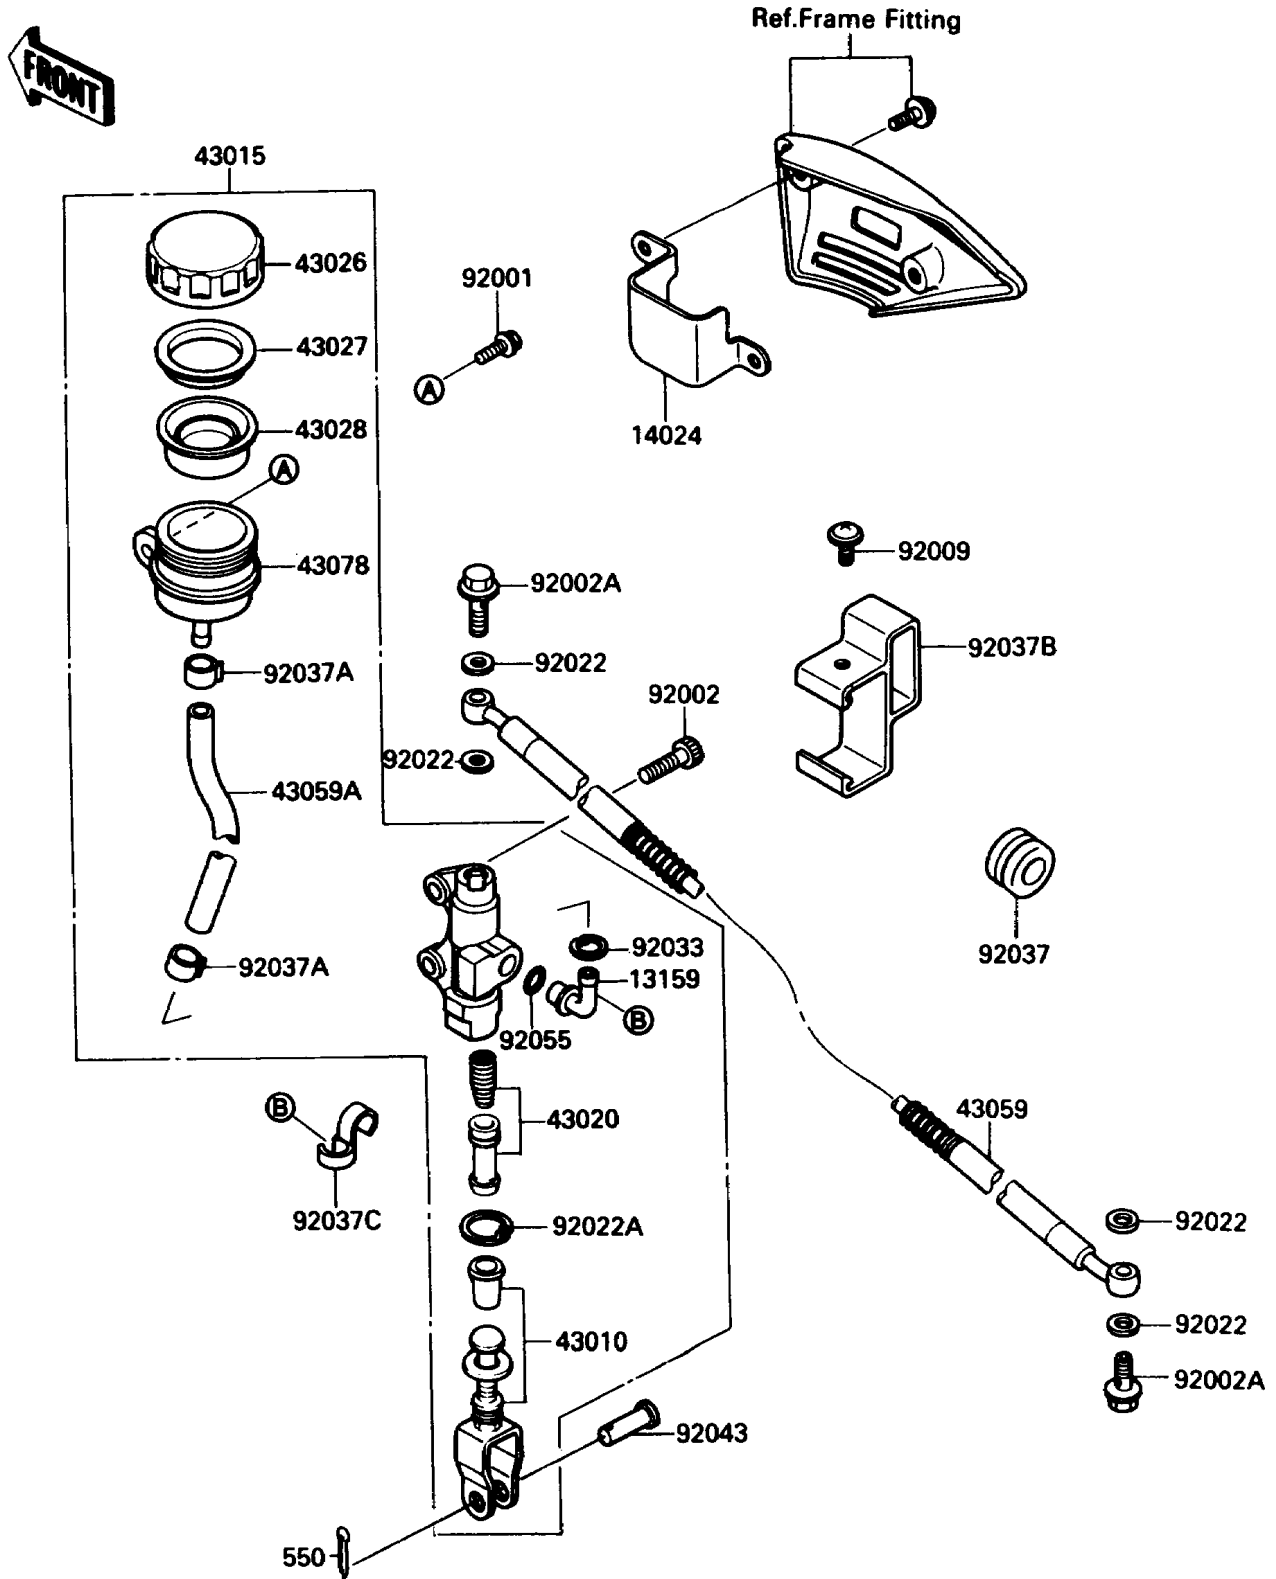

1988 KLR[®] 650

PARTS DIAGRAM

Rear Master Cylinder

F2293-0075

1988 KLR[®] 650

PARTS LIST

Rear Master Cylinder

Kawasaki

Let the Good Times Roll[®]

ITEM NAME

PART NUMBER

QUANTITY
