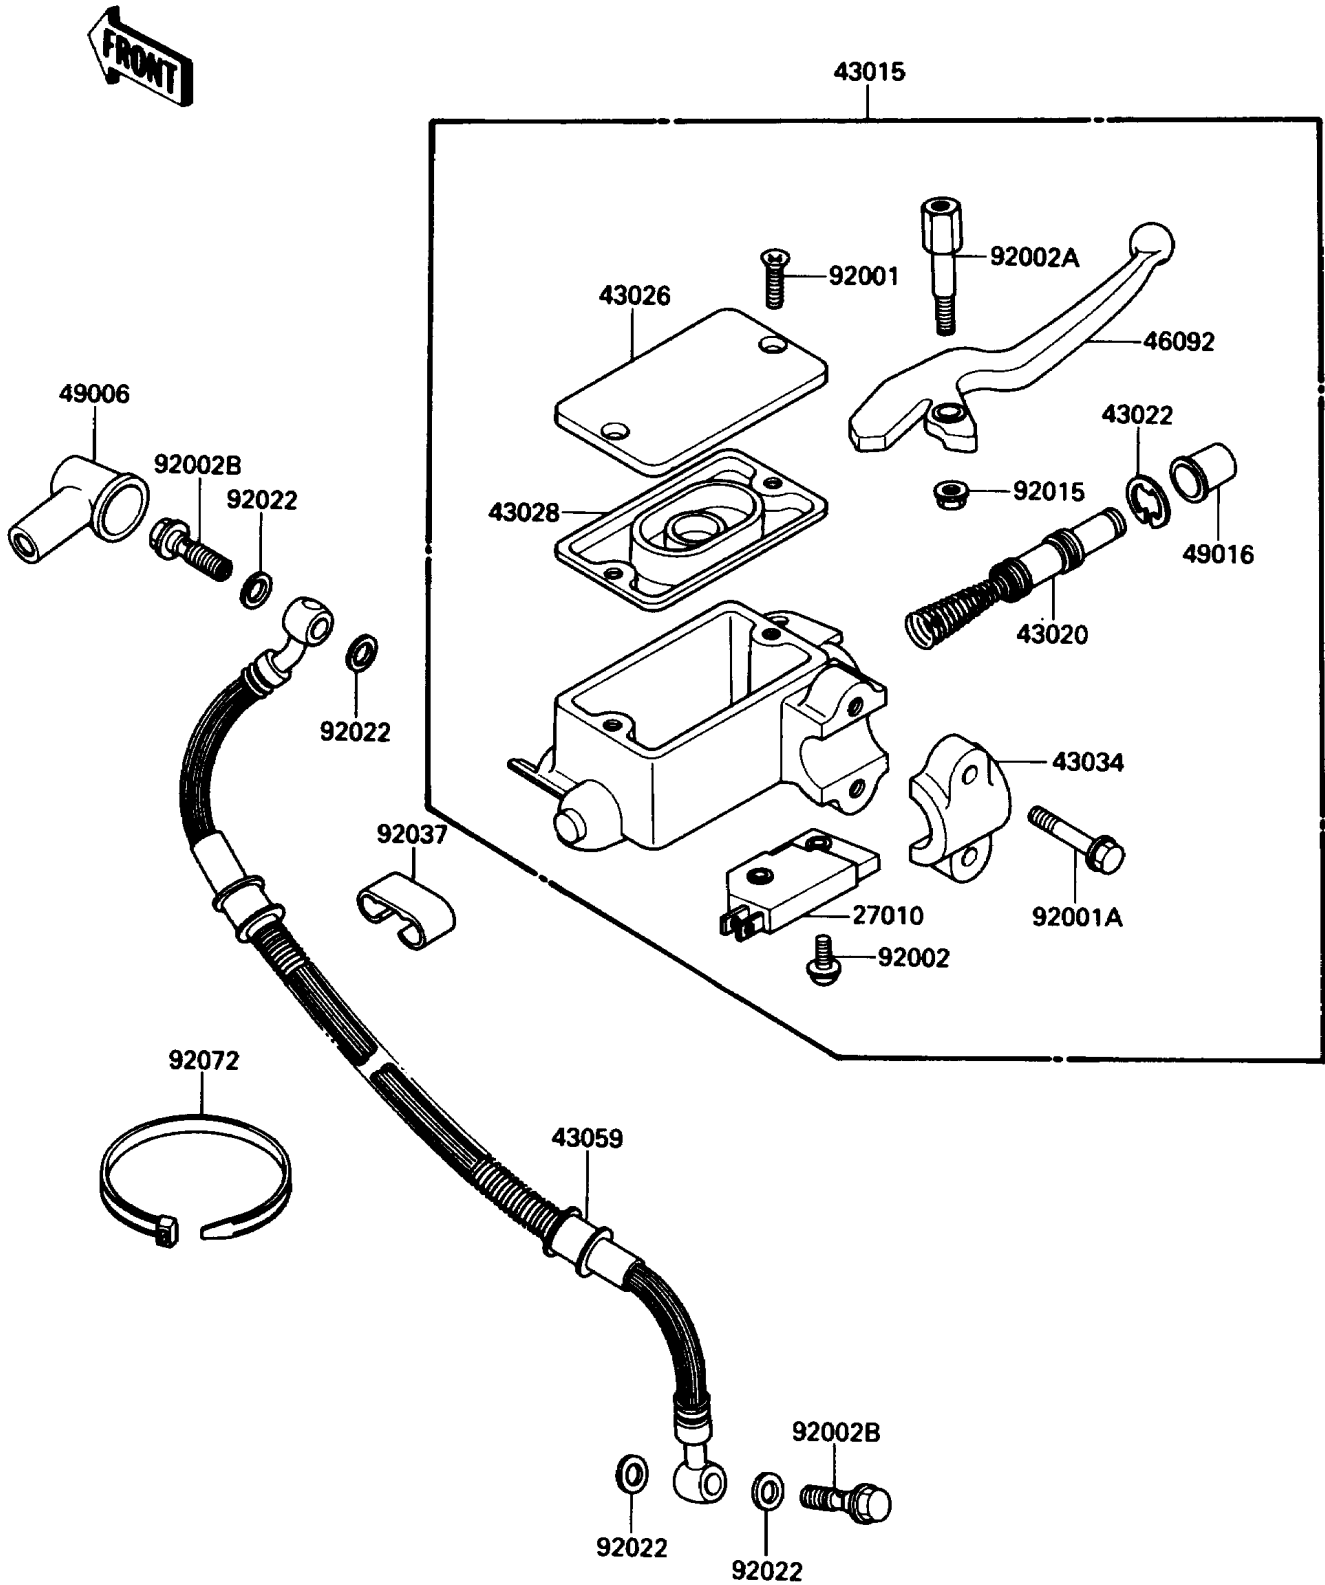

1989 KLR650

PARTS DIAGRAM

Front Master Cylinder

F2291-0177

1989 KLR650

PARTS LIST

Front Master Cylinder

ITEM NAME

PART NUMBER

QUANTITY
