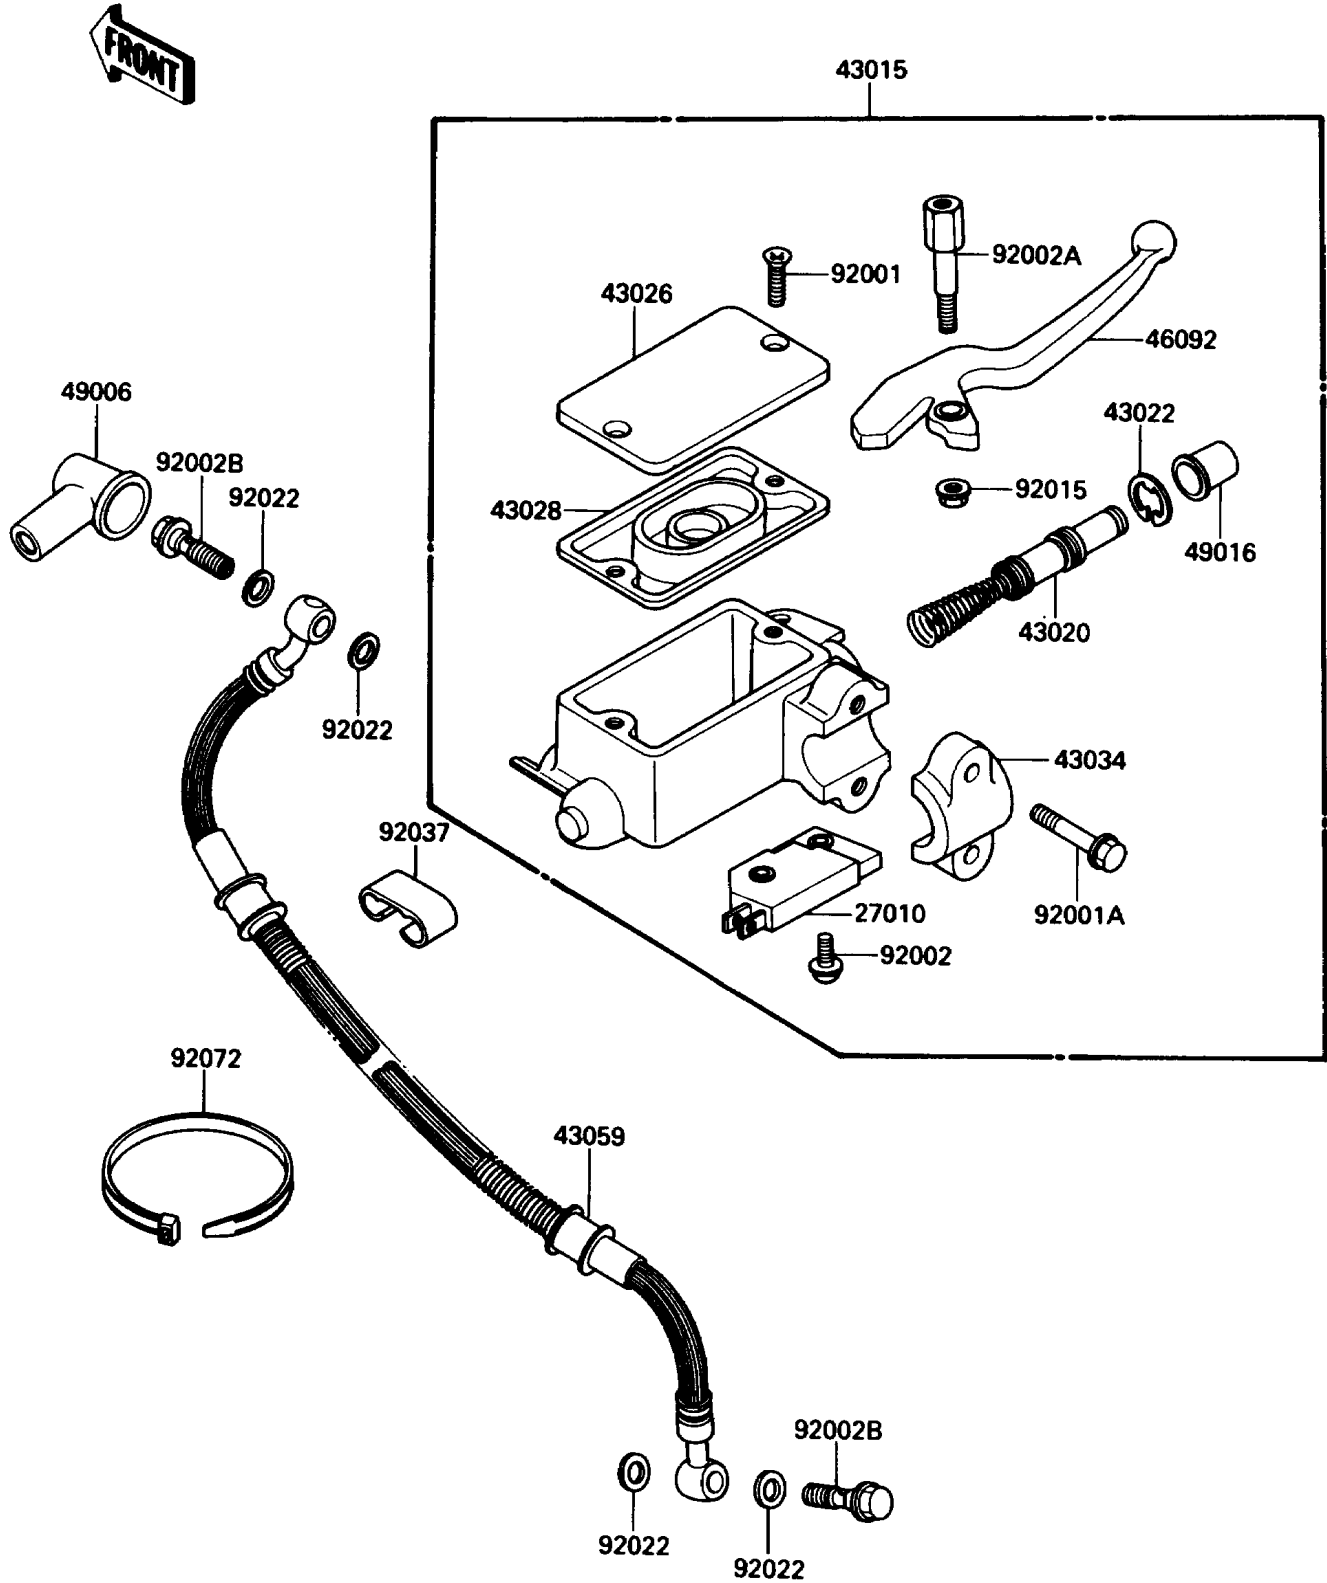

1987 KLR® 650

PARTS DIAGRAM

Front Master Cylinder

F2291-0177

1987 KLR[®] 650

PARTS LIST

Front Master Cylinder

Kawasaki

Let the Good Times Roll[®]

ITEM NAME

PART NUMBER

QUANTITY
