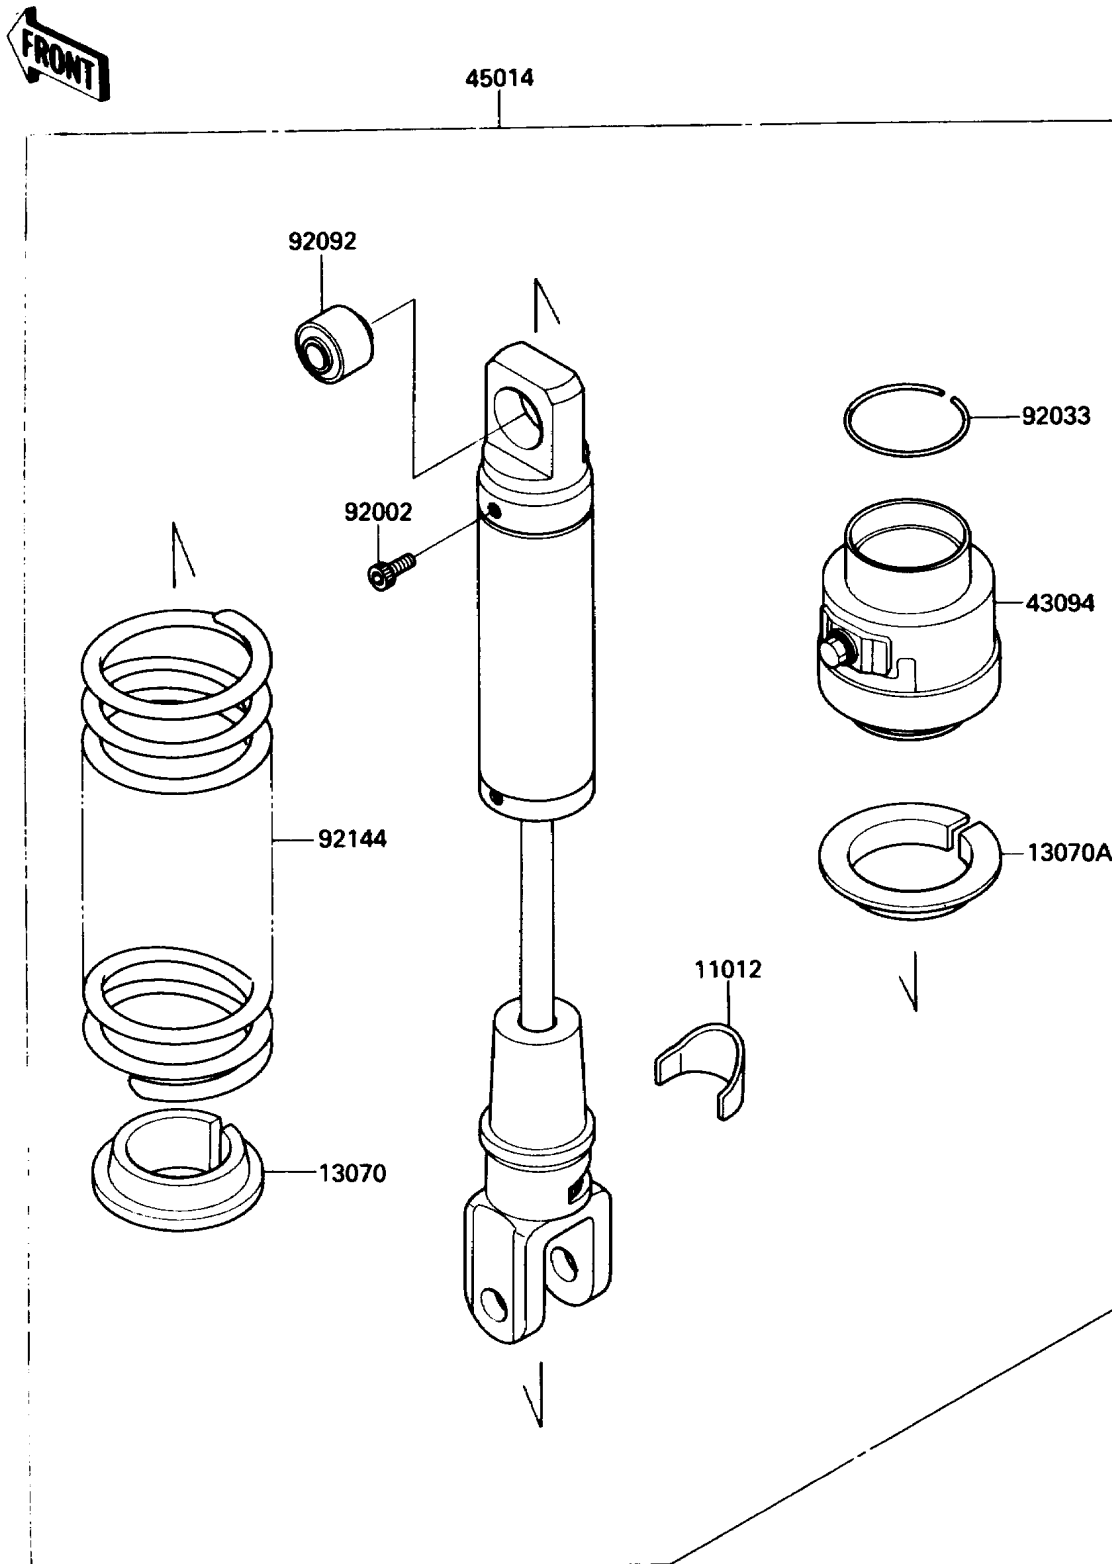

1990 KLR650

PARTS DIAGRAM

Shock Absorber

F2286

1990 KLR650

PARTS LIST

Shock Absorber

Kawasaki

Let the Good Times Roll®

ITEM NAME

PART NUMBER

QUANTITY
