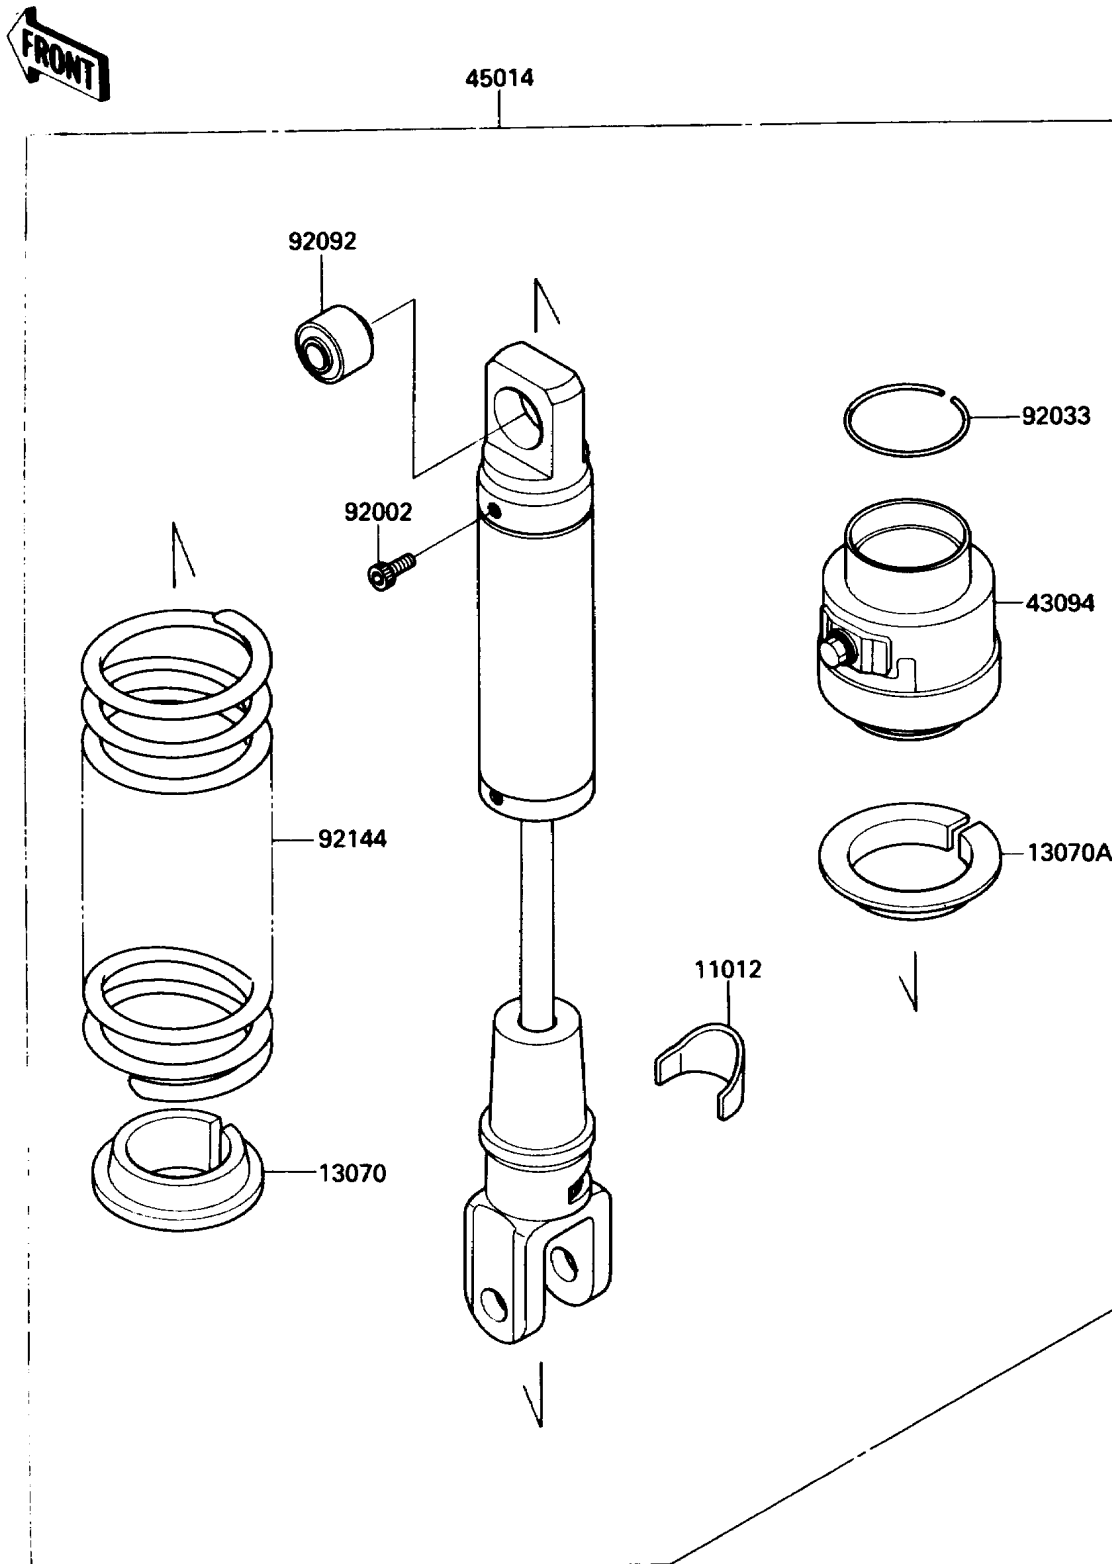

1989 KLR650

PARTS DIAGRAM

Shock Absorber

F2280

1989 KLR650

PARTS LIST

Shock Absorber

Kawasaki

Let the Good Times Roll®

ITEM NAME

PART NUMBER

QUANTITY
