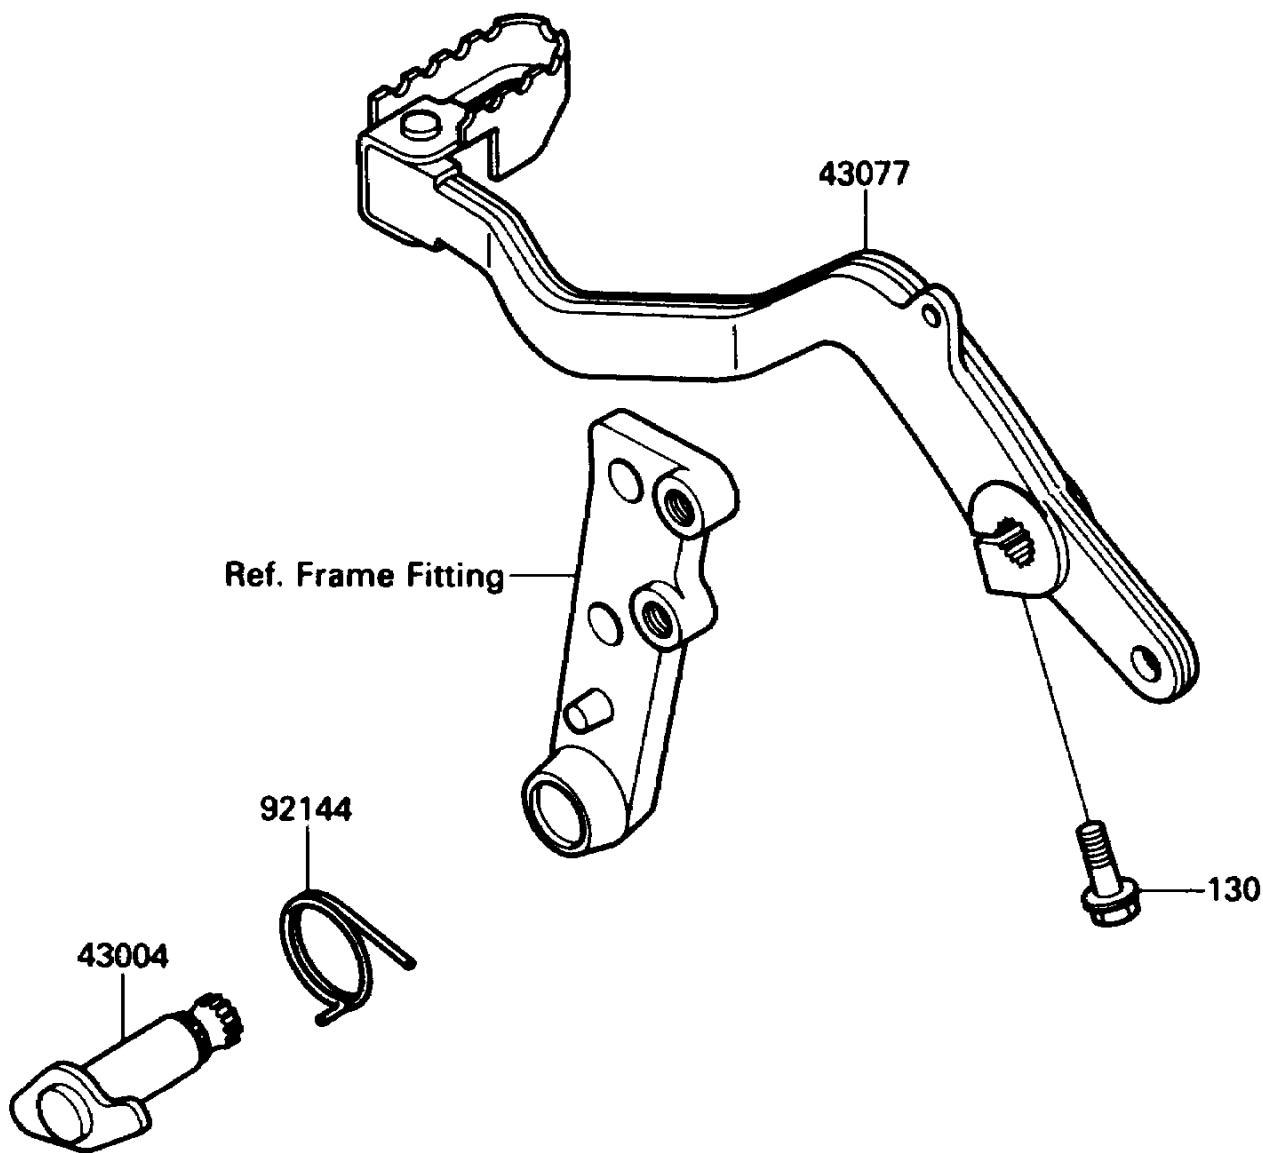

1991 KLR650

PARTS DIAGRAM

Brake Pedal

Kawasaki

Let the Good Times Roll®

F2260-0183

1991 KLR650

PARTS LIST

Brake Pedal

ITEM NAME

PART NUMBER

QUANTITY
