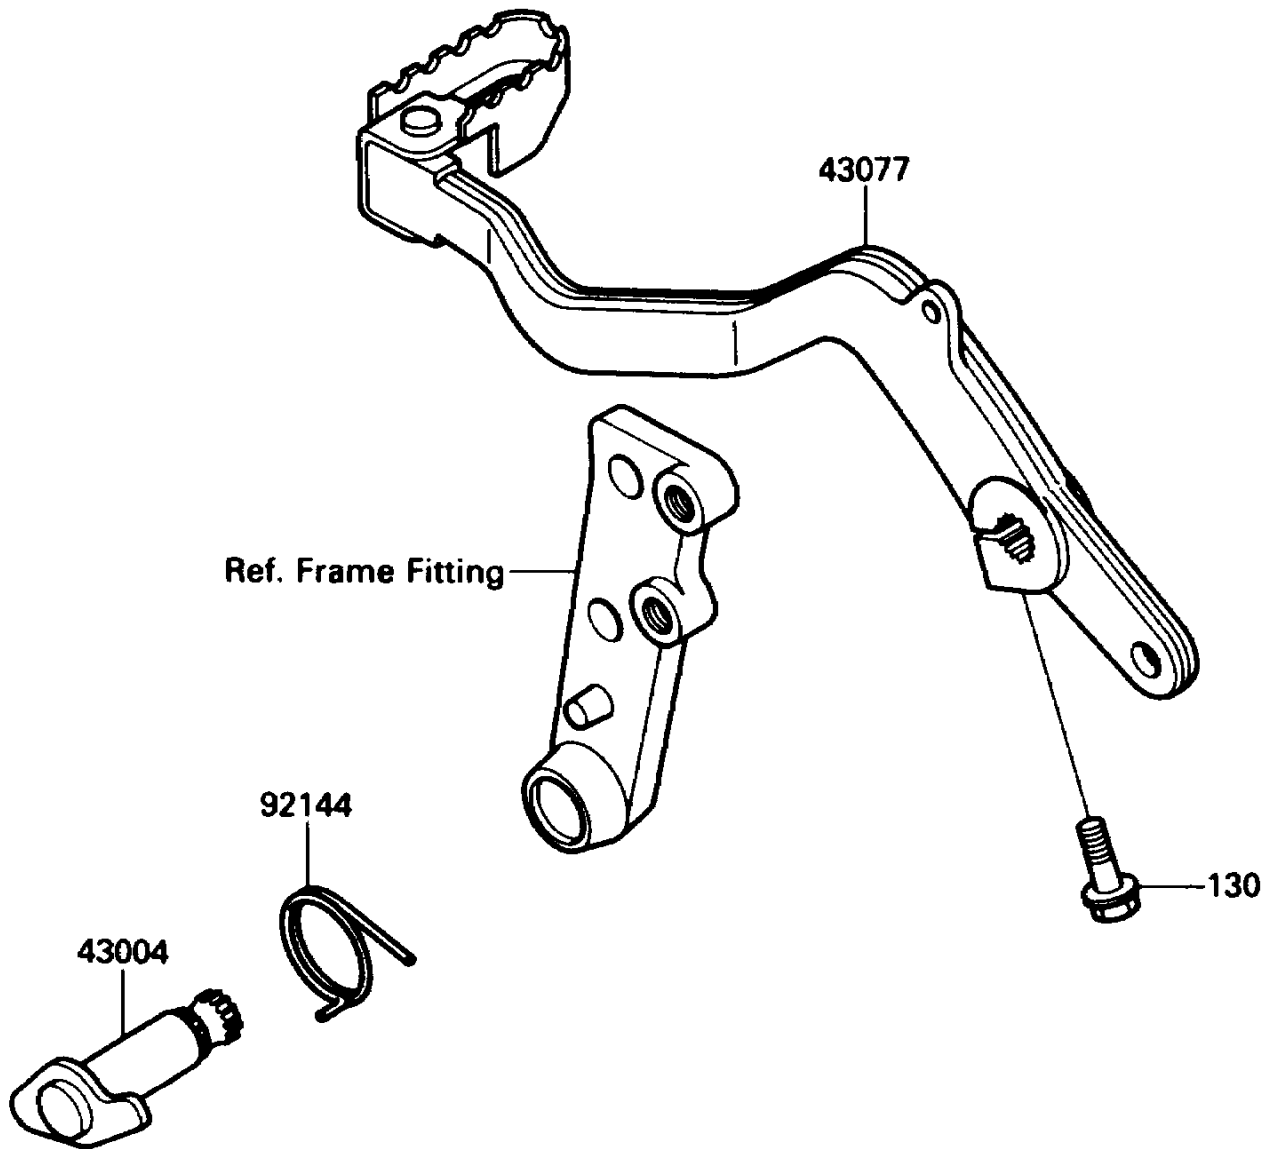

1988 KLR[®] 650

PARTS DIAGRAM

Brake Pedal

F2260-0183

1988 KLR[®] 650

PARTS LIST

Brake Pedal

Kawasaki

Let the Good Times Roll[®]

ITEM NAME

PART NUMBER

QUANTITY
