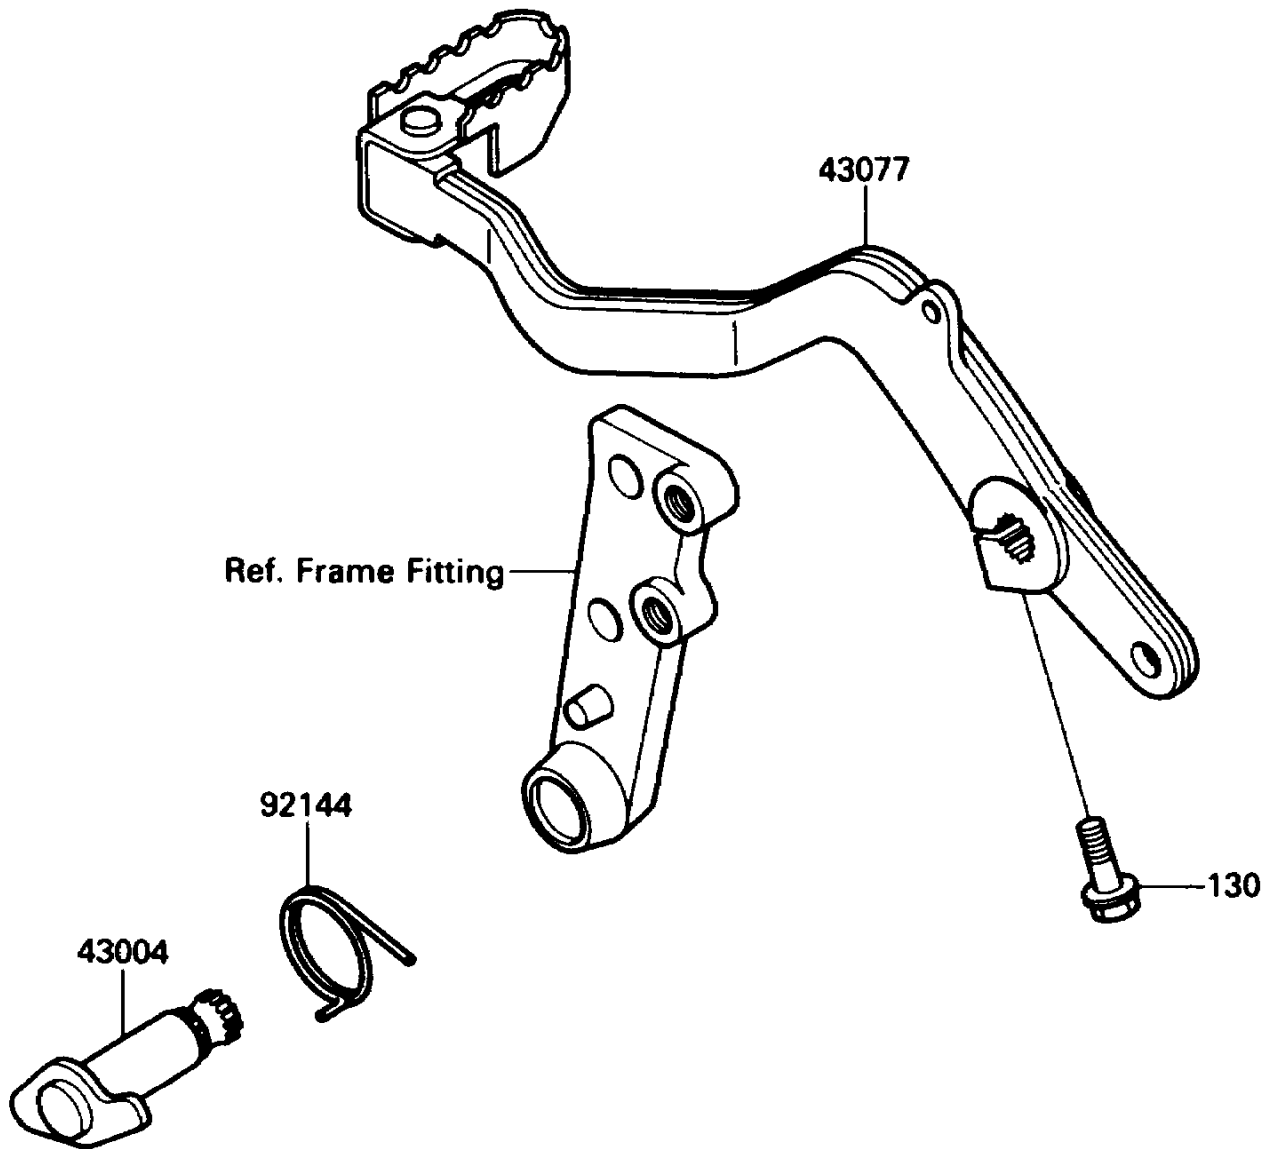

1990 KLR650

PARTS DIAGRAM

Brake Pedal

F2260-0183

1990 KLR650

PARTS LIST

Brake Pedal

Kawasaki

Let the Good Times Roll®

ITEM NAME

PART NUMBER

QUANTITY
