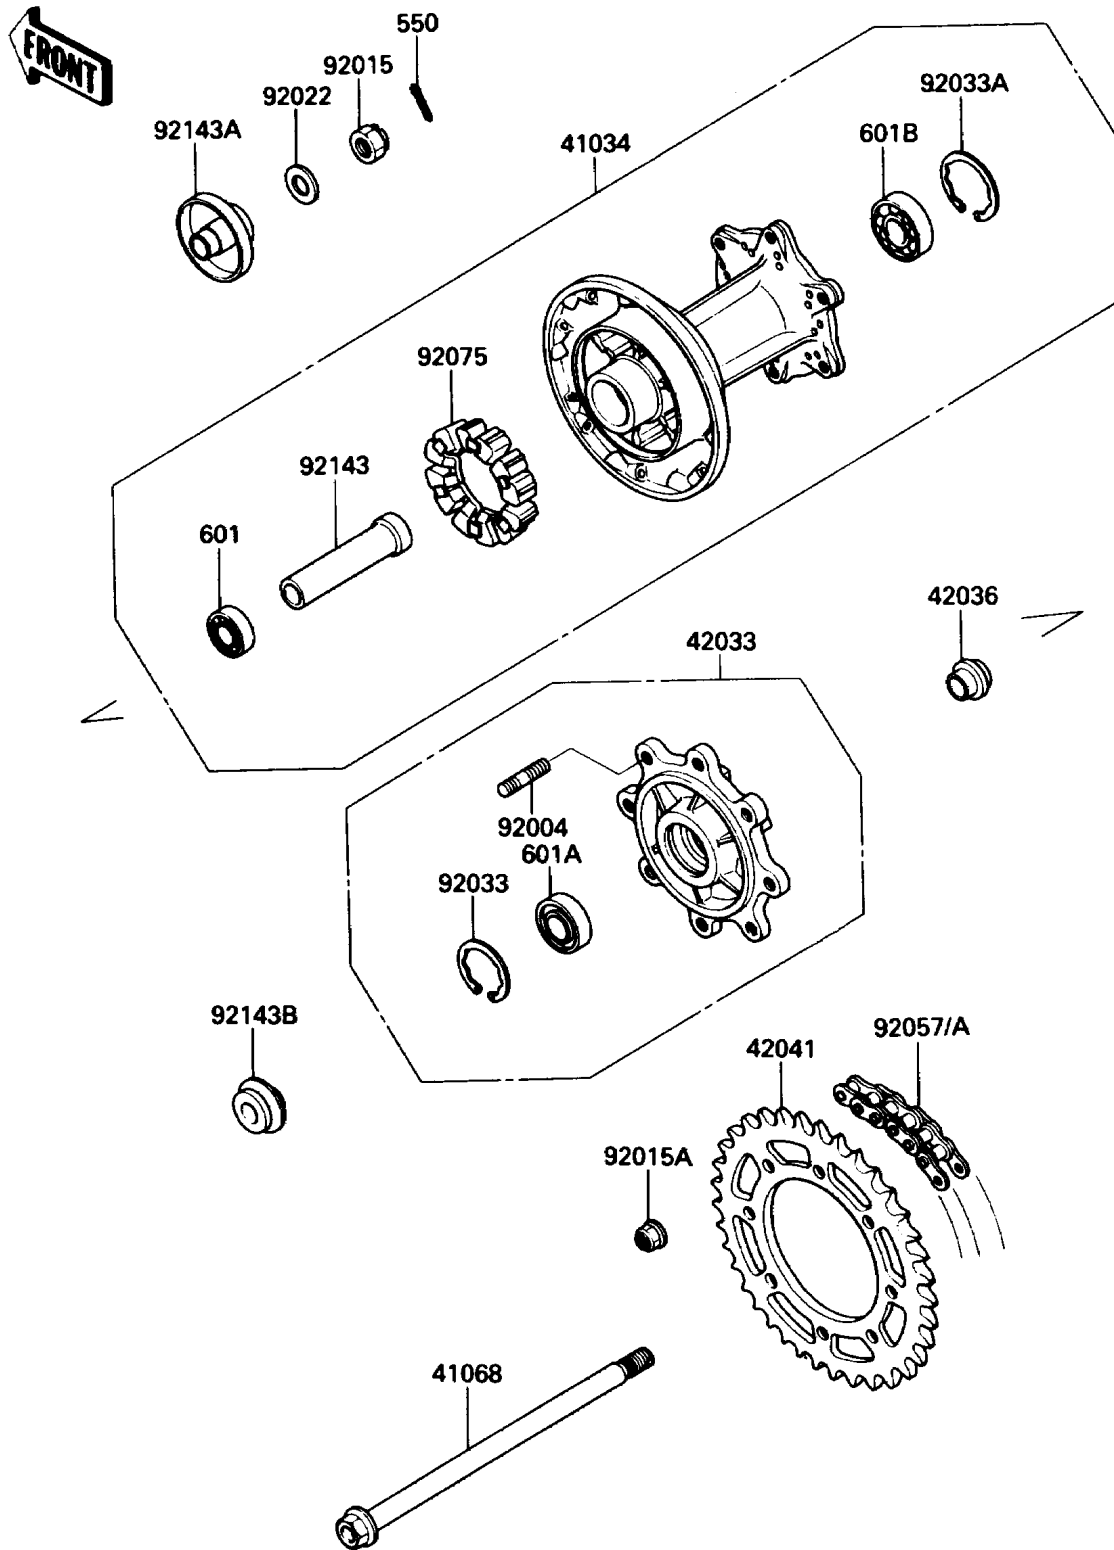

1989 KLR650

PARTS DIAGRAM

Rear Hub

F224U