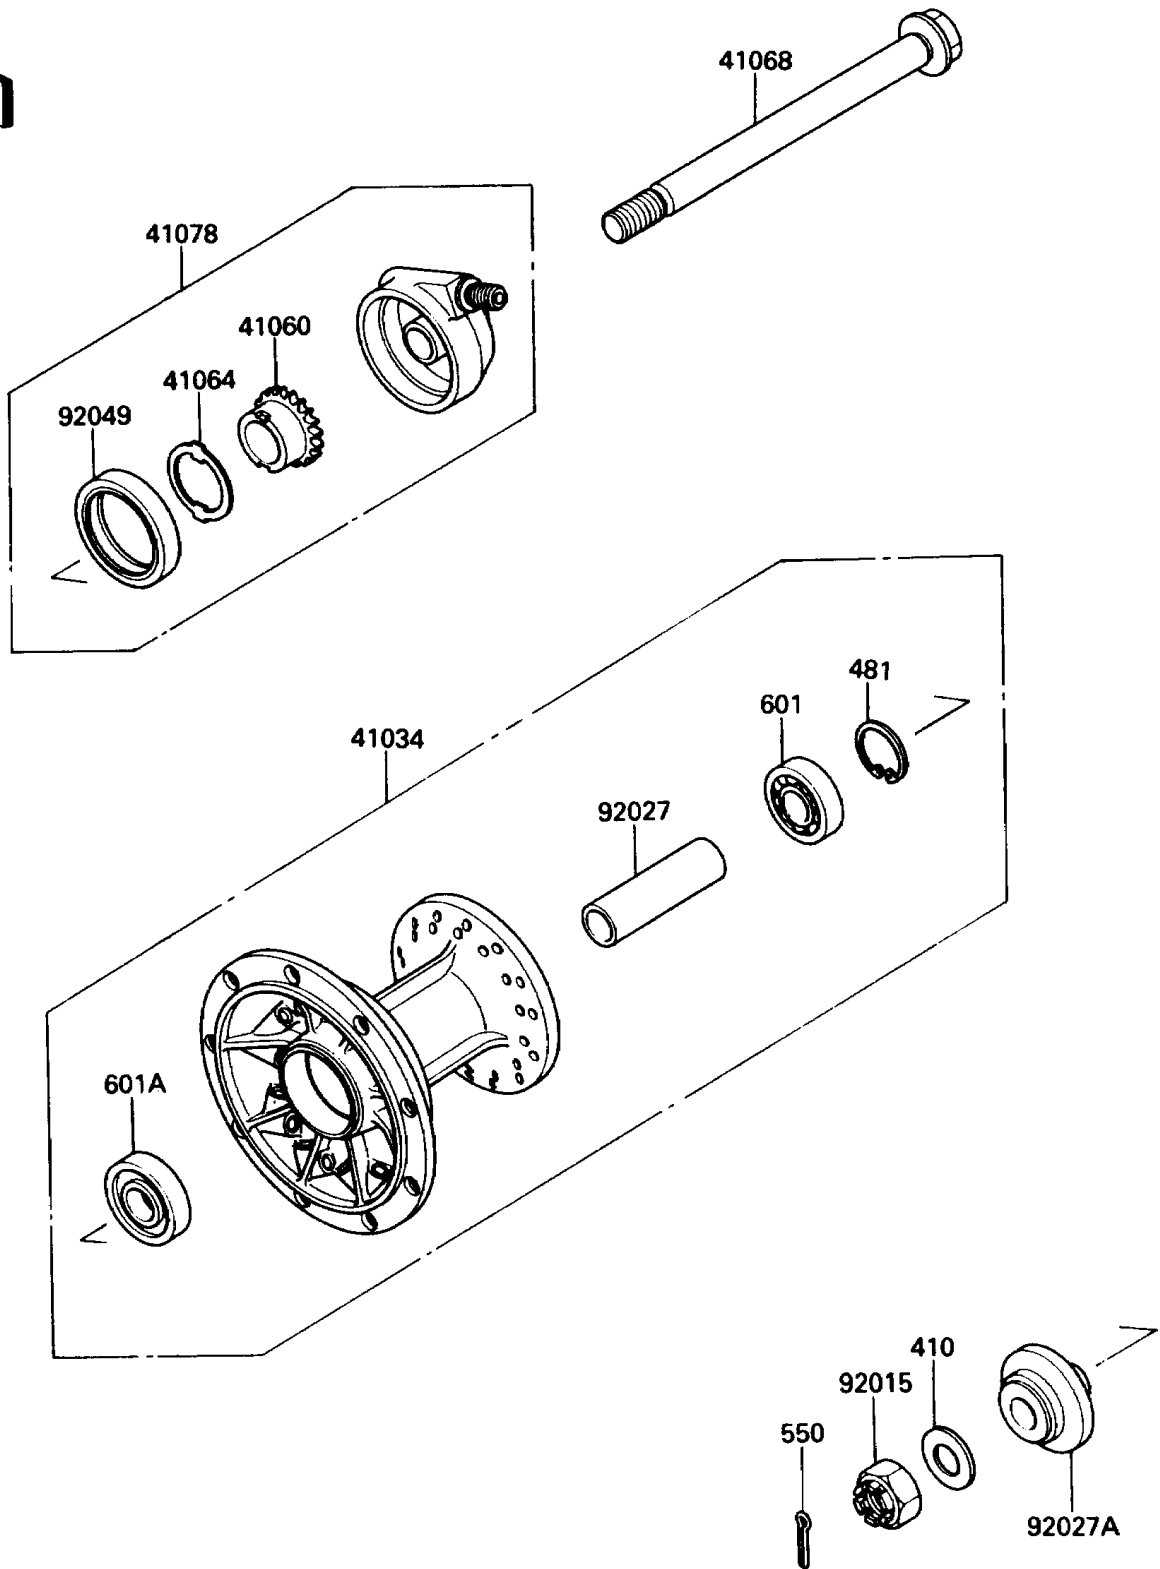

1991 KLR650

PARTS DIAGRAM

Front Hub

F223U

1991 KLR650

PARTS LIST

Front Hub

ITEM NAME

PART NUMBER

QUANTITY
