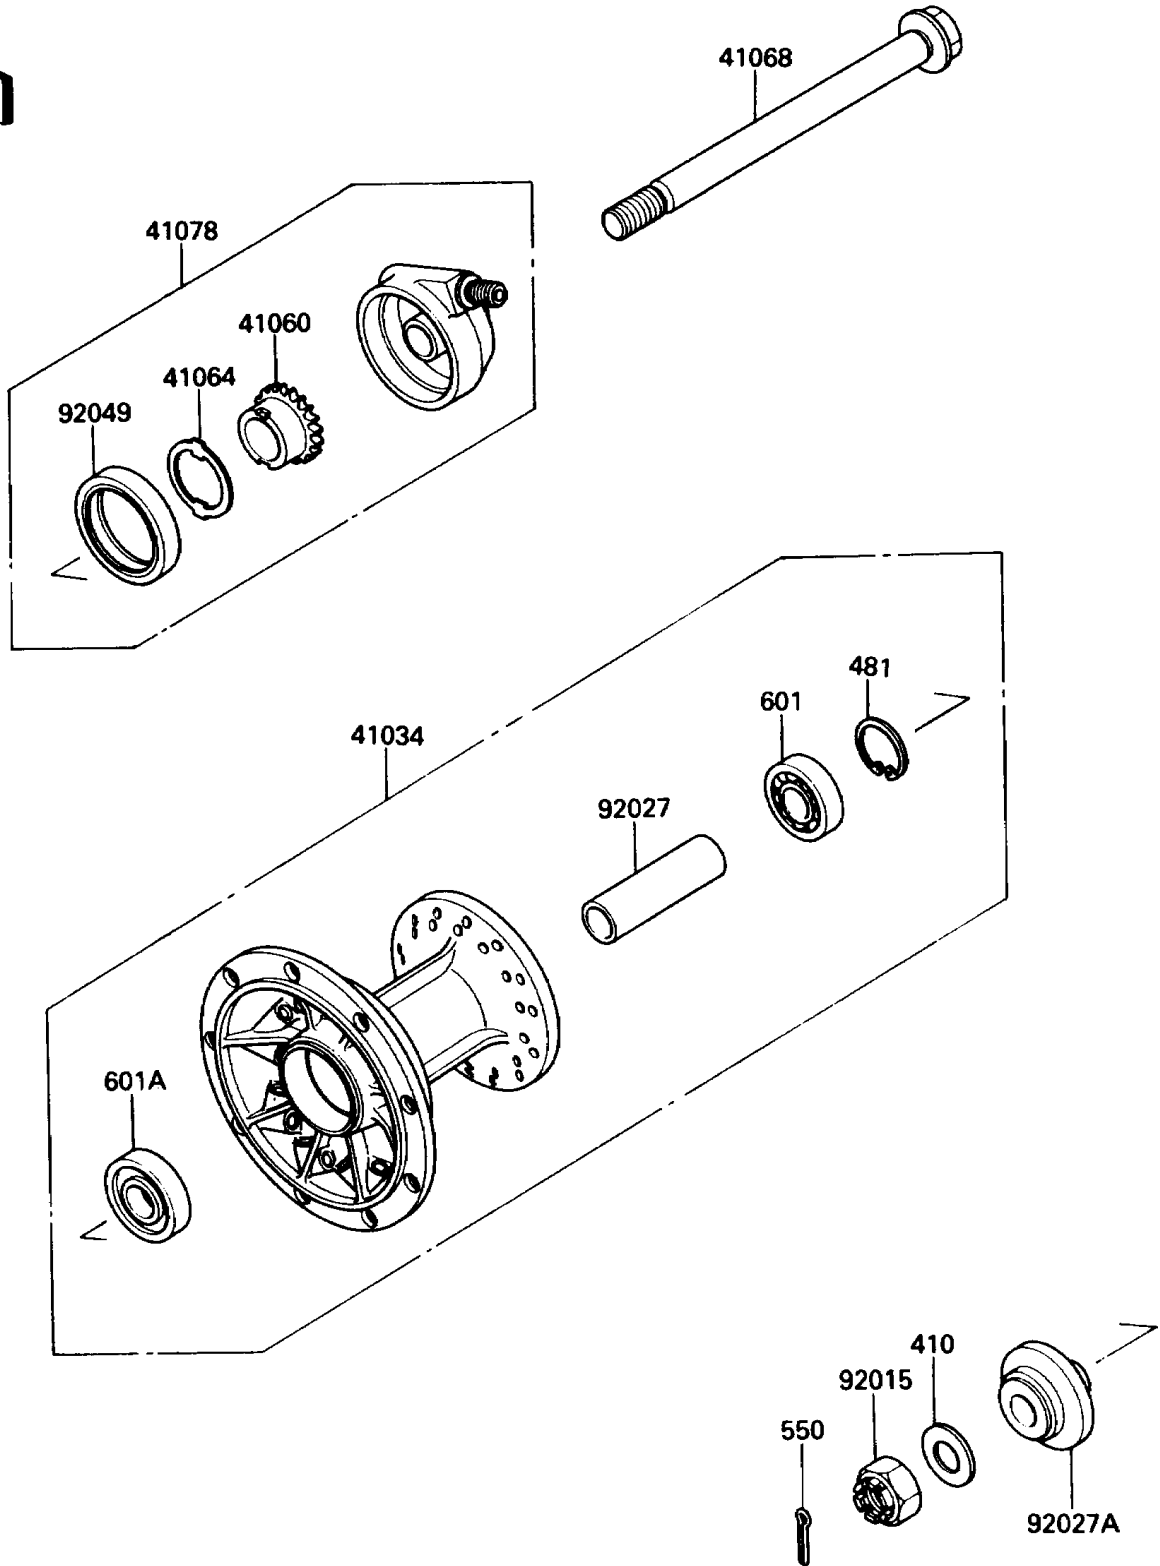

1988 KLR[®] 650

PARTS DIAGRAM

Front Hub

F 2 2 3 U

1988 KLR[®] 650

PARTS LIST

Front Hub

Kawasaki

Let the Good Times Roll[®]

ITEM NAME

PART NUMBER

QUANTITY
