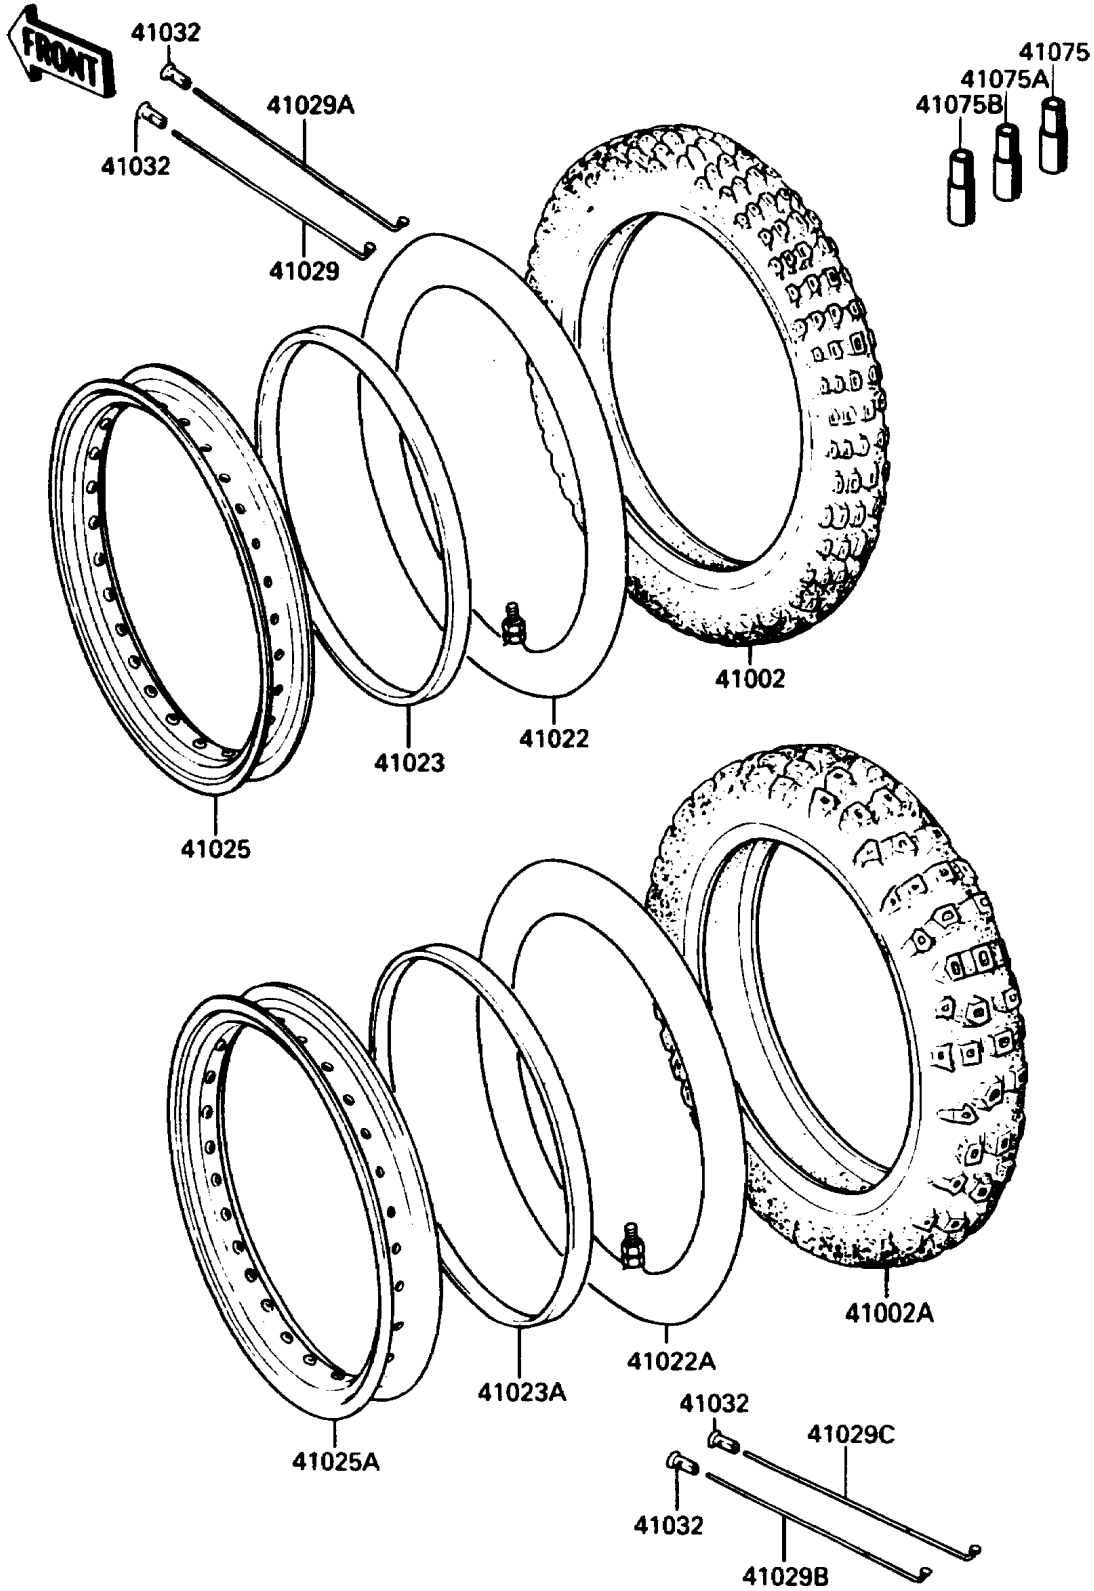

1989 KLR650

PARTS DIAGRAM

Tire

F2210-0144

1989 KLR650

PARTS LIST

Tire

ITEM NAME

PART NUMBER

QUANTITY
