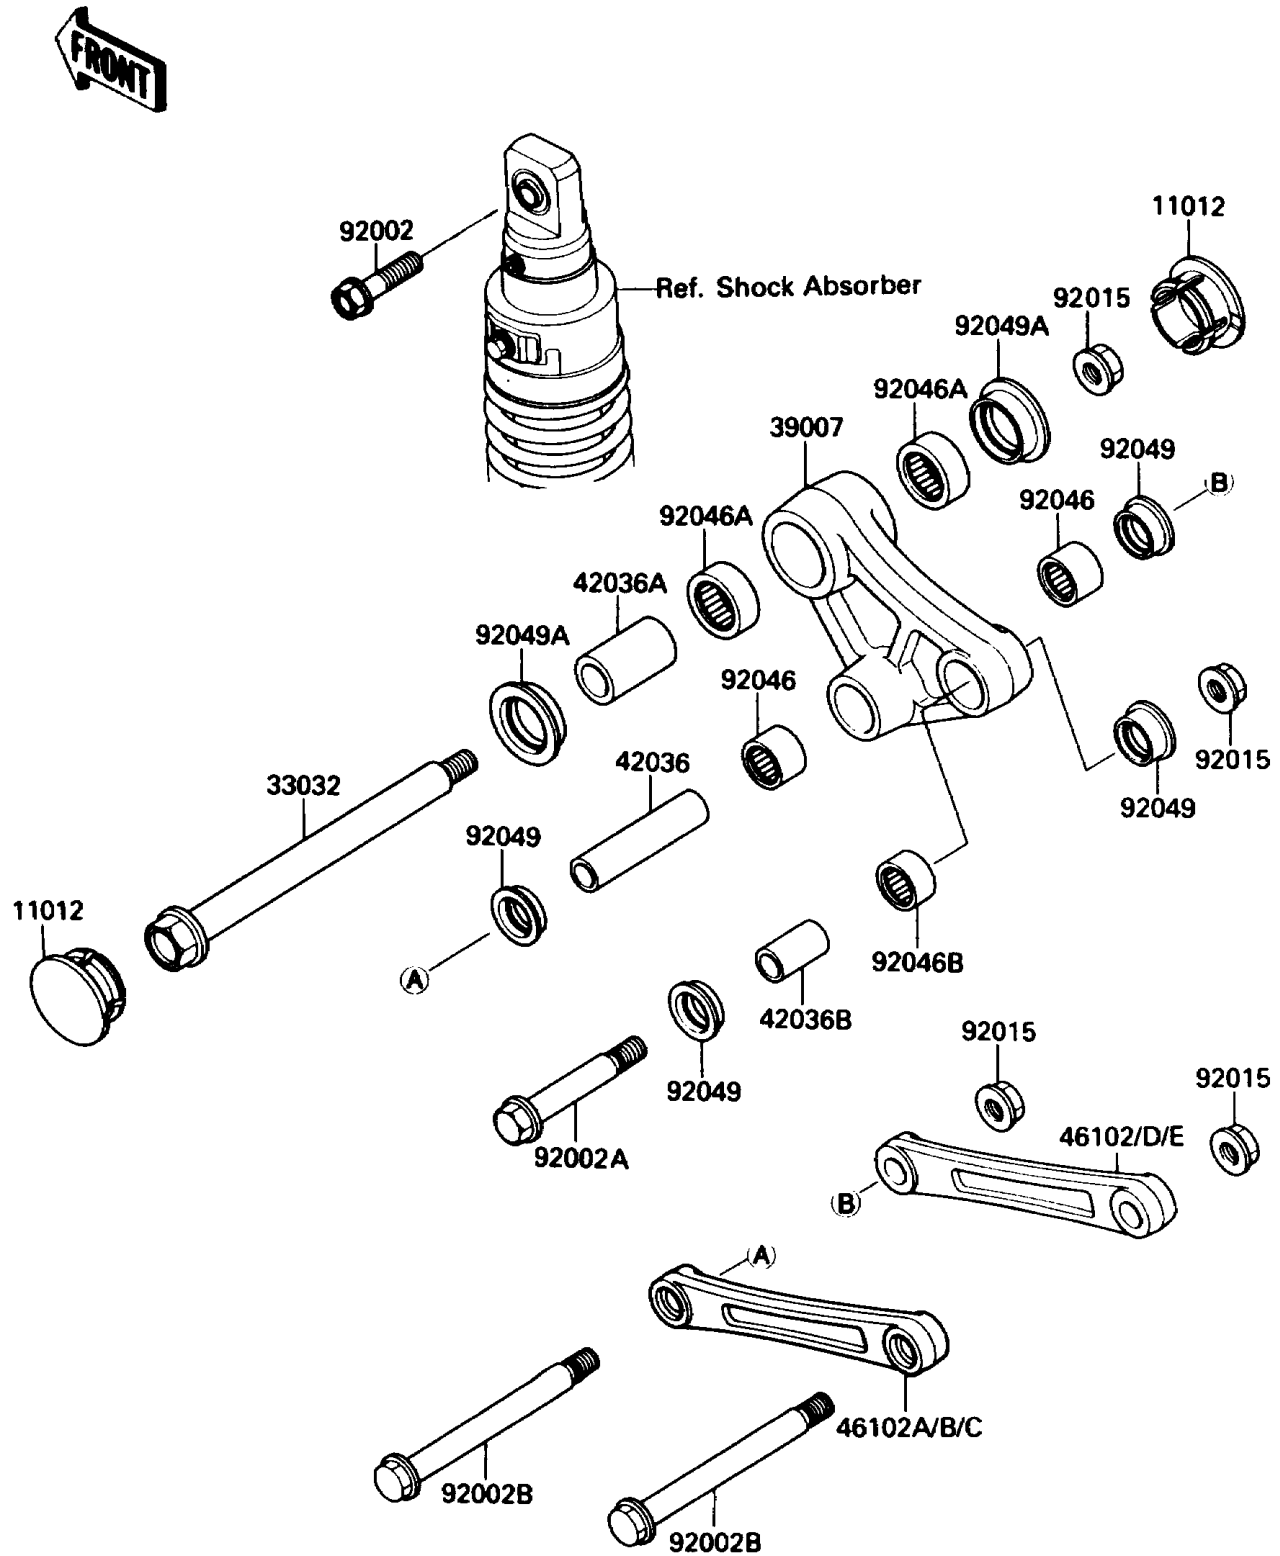

1988 KLR® 650

PARTS DIAGRAM

Suspension

F2150-0079

1988 KLR[®] 650

PARTS LIST

Suspension

ITEM NAME

PART NUMBER

QUANTITY
