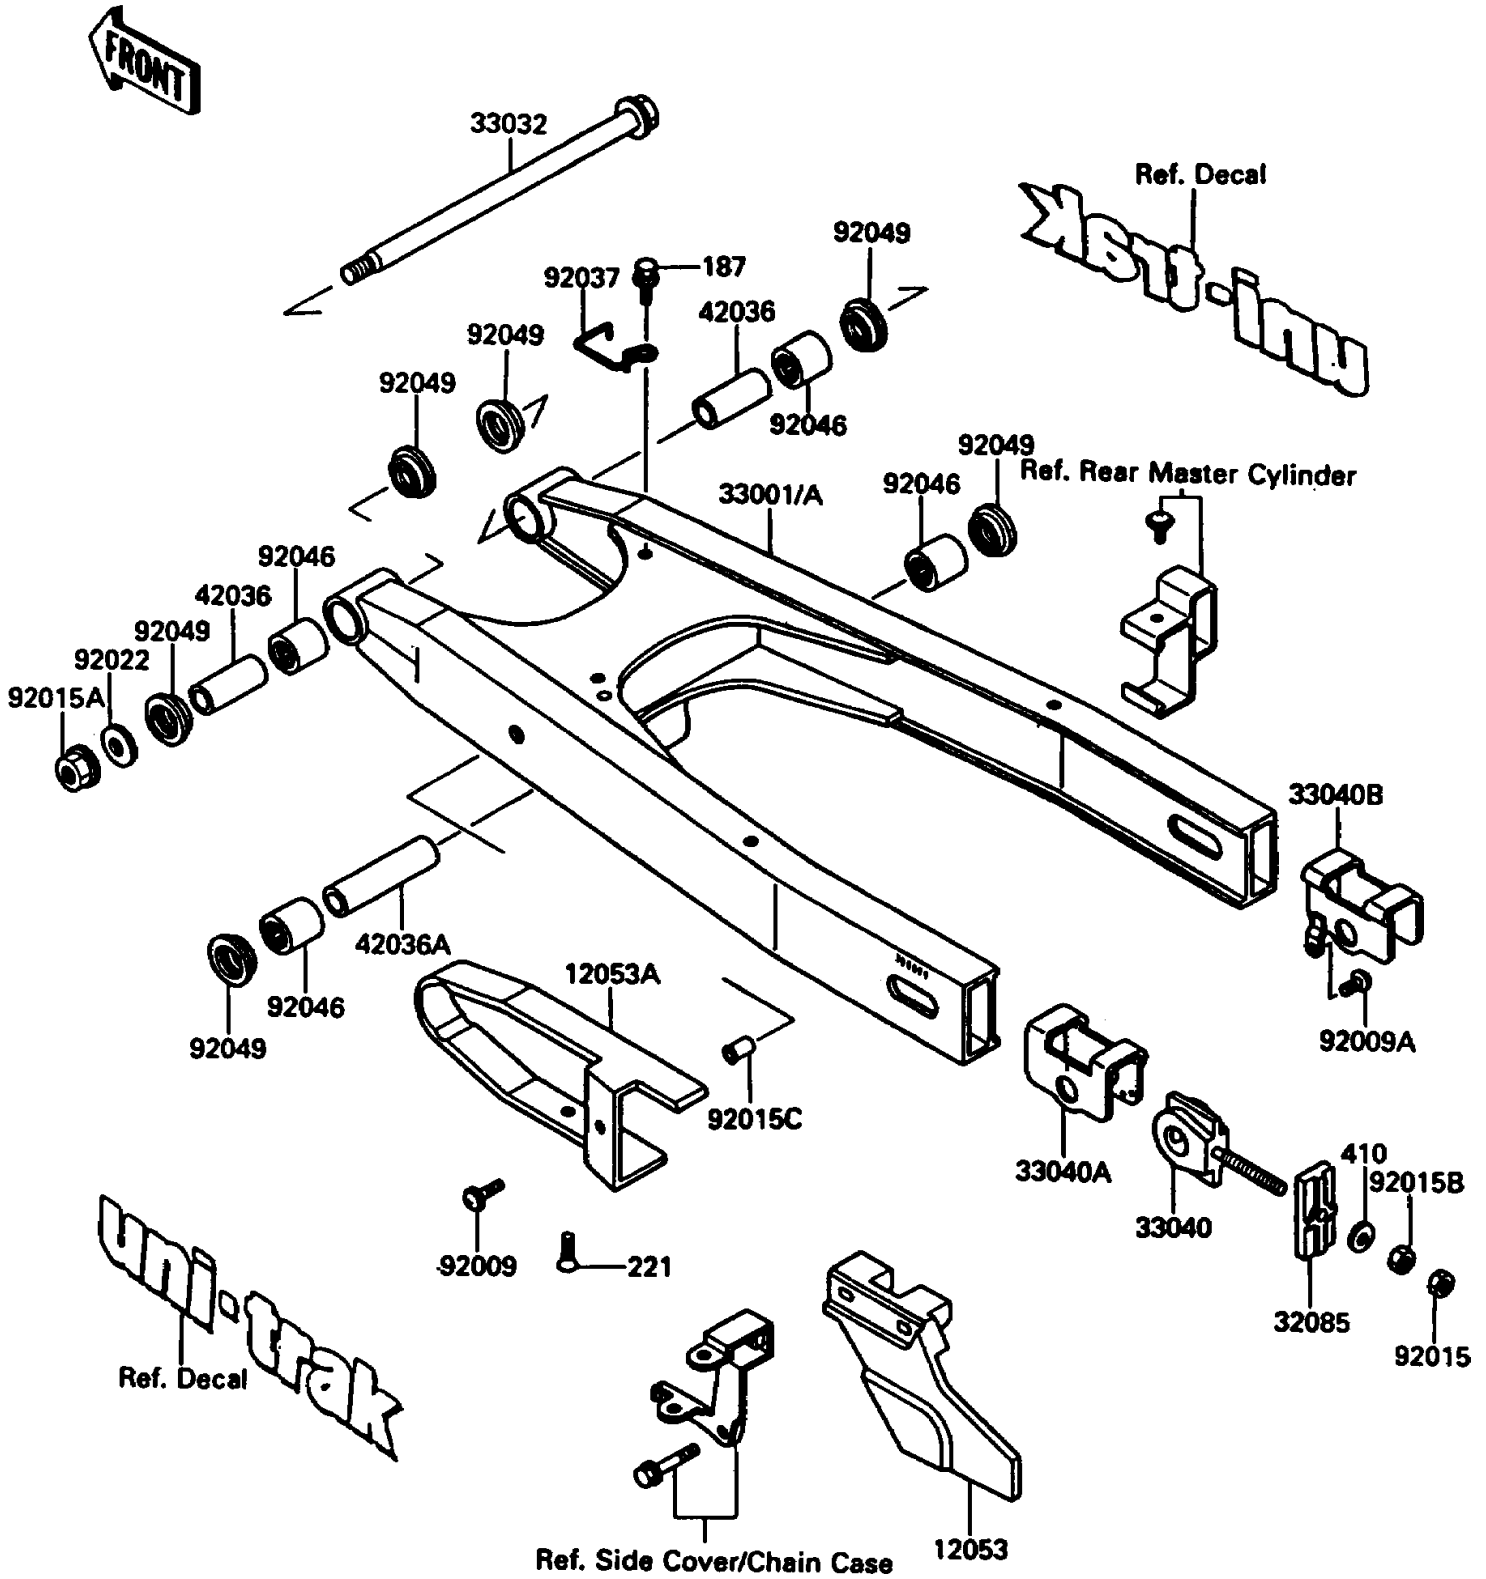

1991 KLR650

PARTS DIAGRAM

Swing Arm

F2141

1991 KLR650

PARTS LIST

Swing Arm

ITEM NAME

PART NUMBER

QUANTITY
