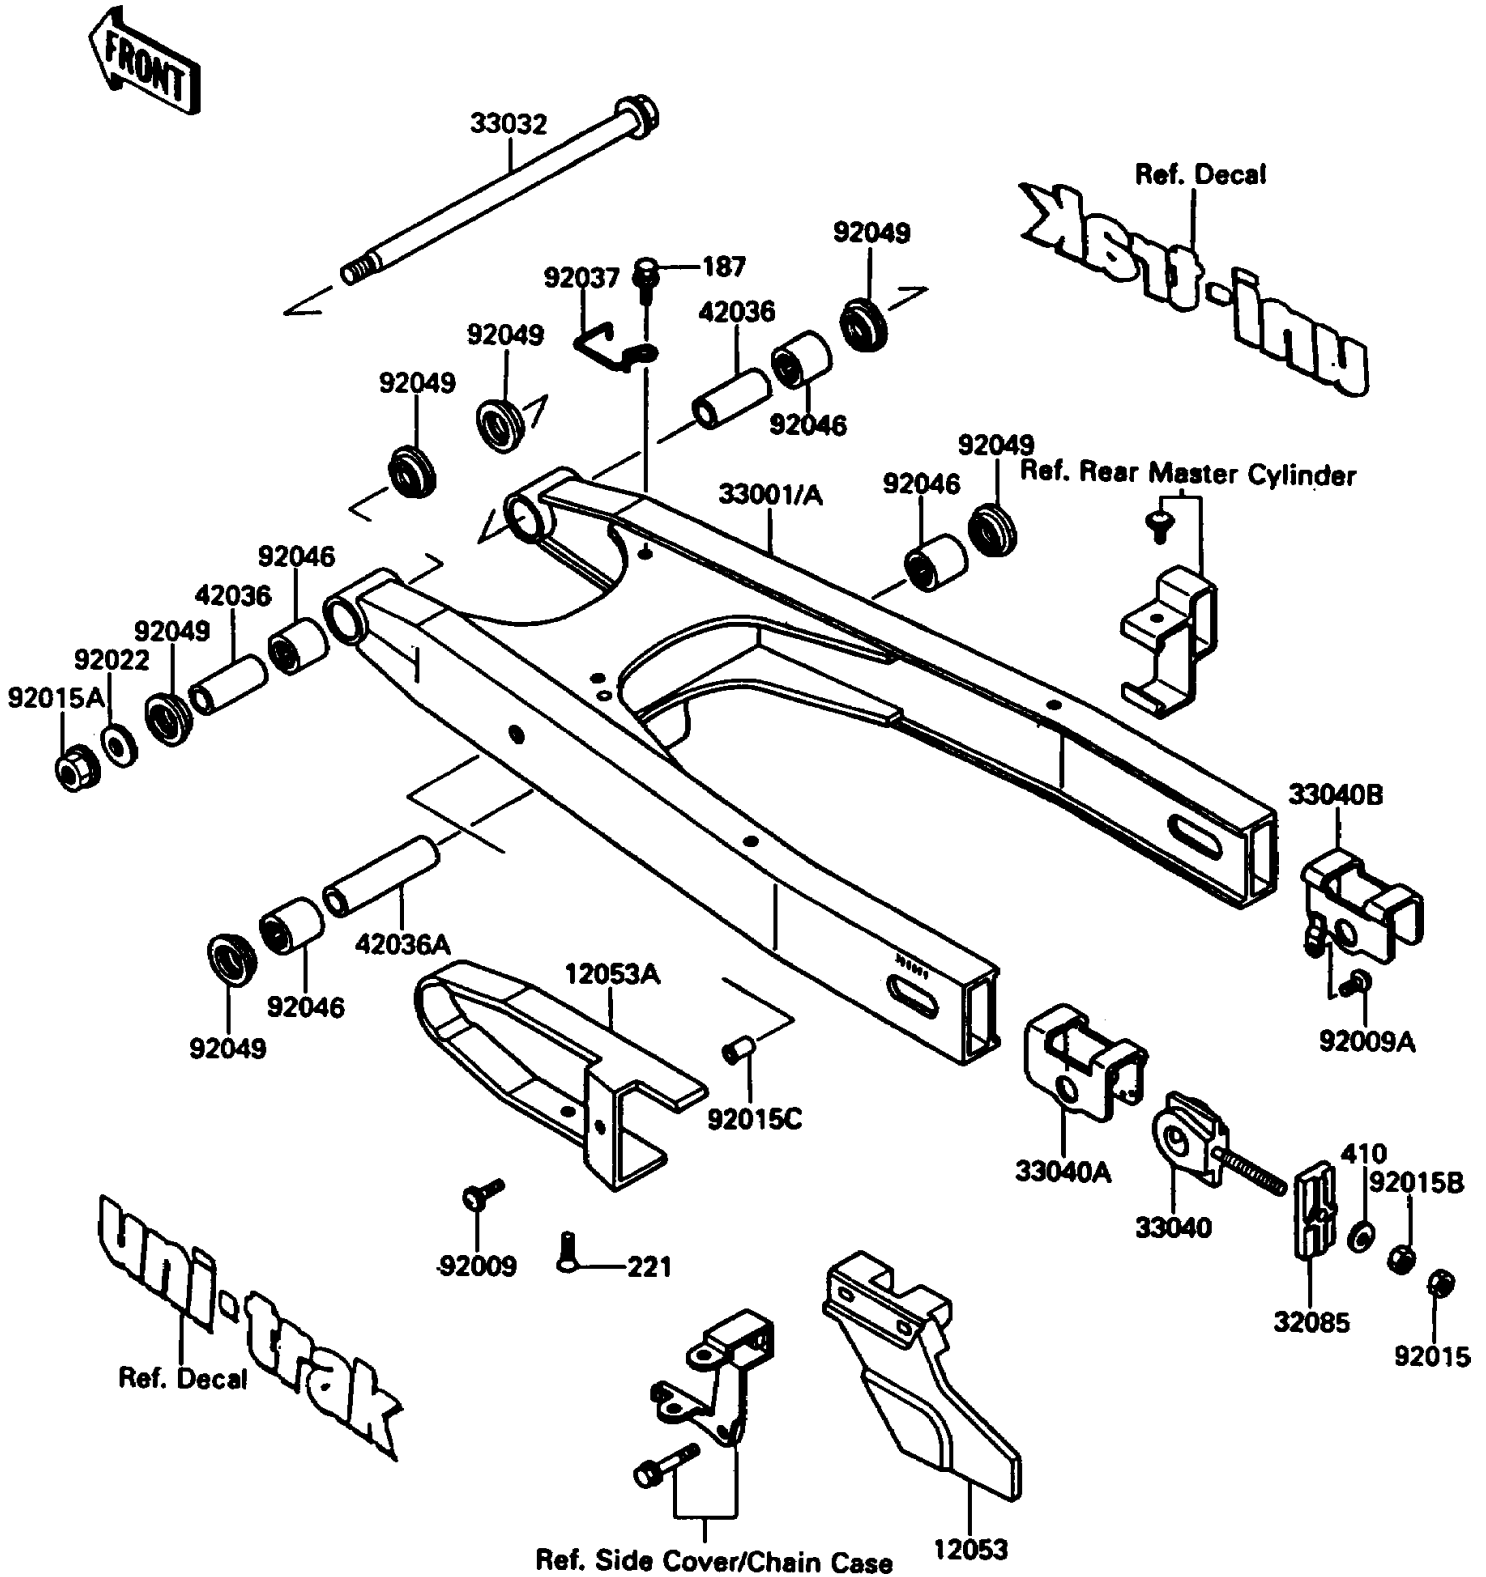

1988 KLR[®] 650

PARTS DIAGRAM

Swing Arm

F2141

1988 KLR[®] 650

PARTS LIST

Swing Arm

Kawasaki

Let the Good Times Roll[®]

ITEM NAME

PART NUMBER

QUANTITY
