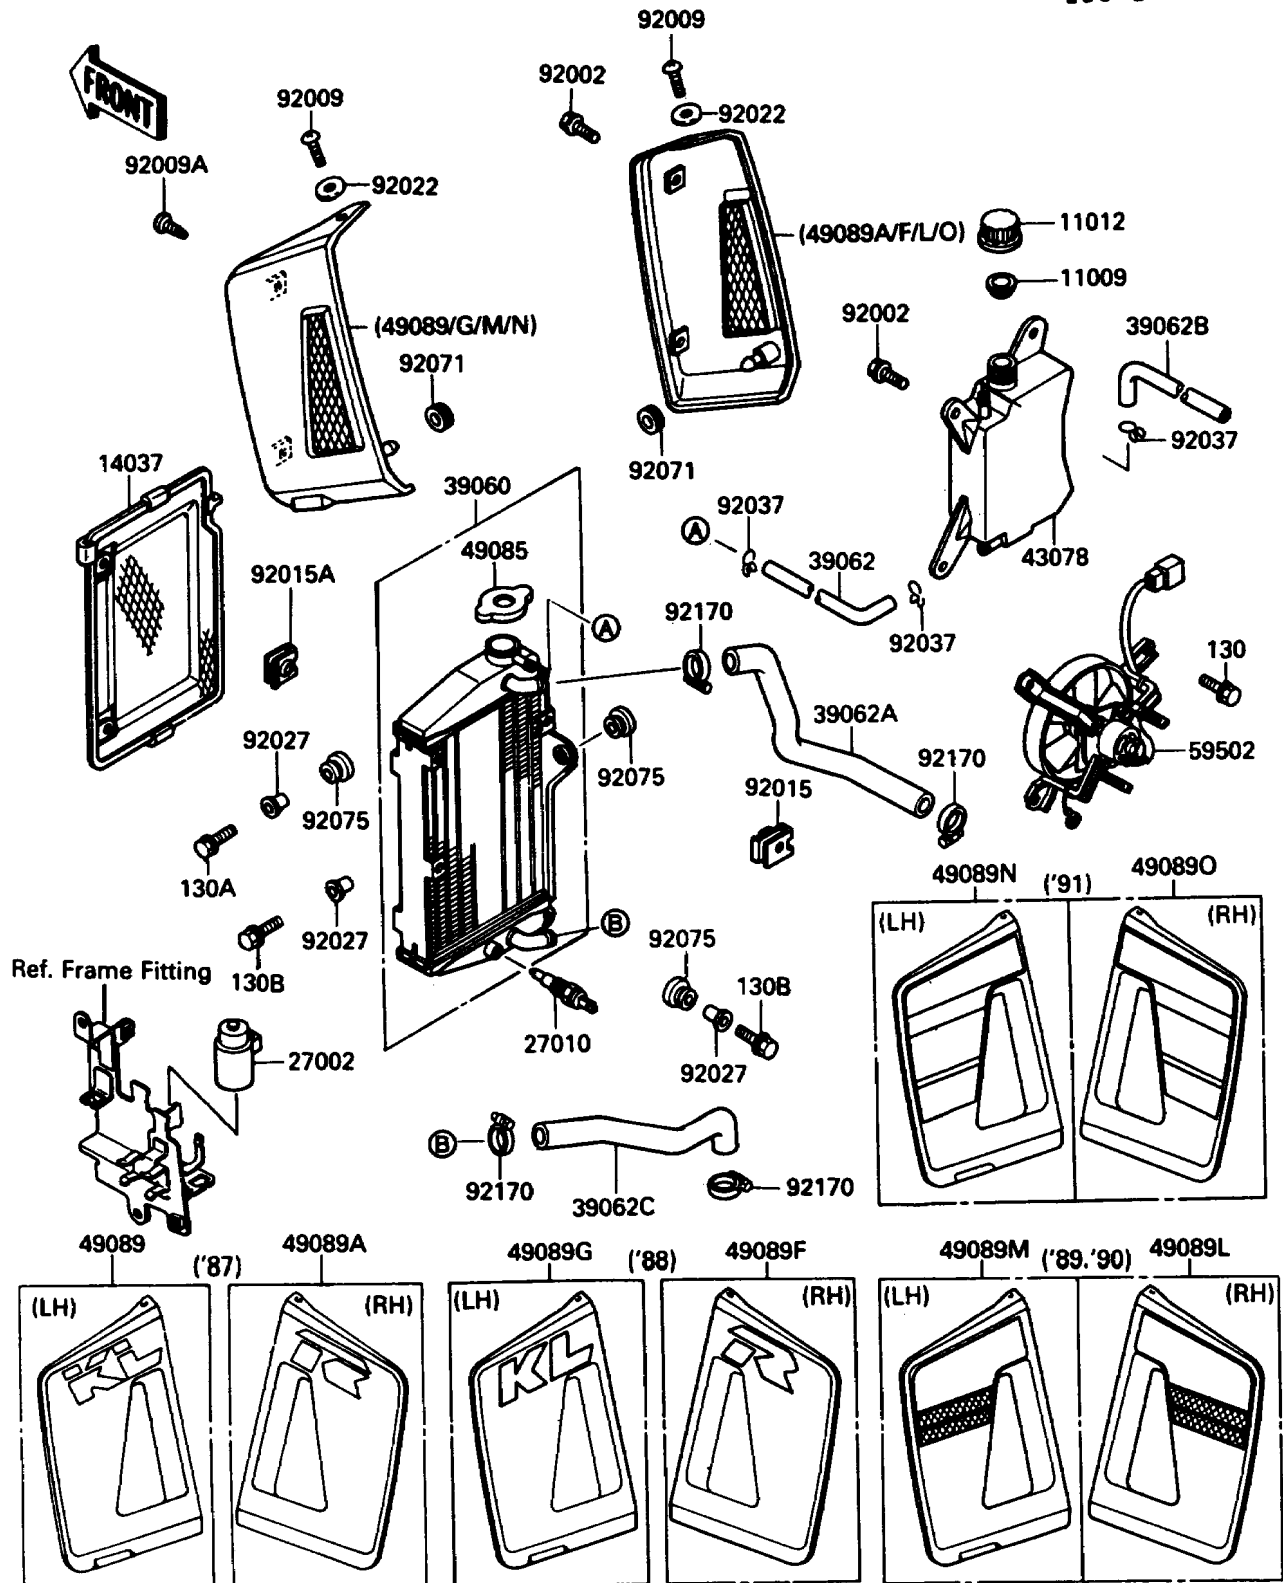

1991 KLR650

PARTS DIAGRAM

Radiator

Kawasaki

Let the Good Times Roll®

E3032

1991 KLR650

PARTS LIST

Radiator

Kawasaki

Let the Good Times Roll®

ITEM NAME

PART NUMBER

QUANTITY
