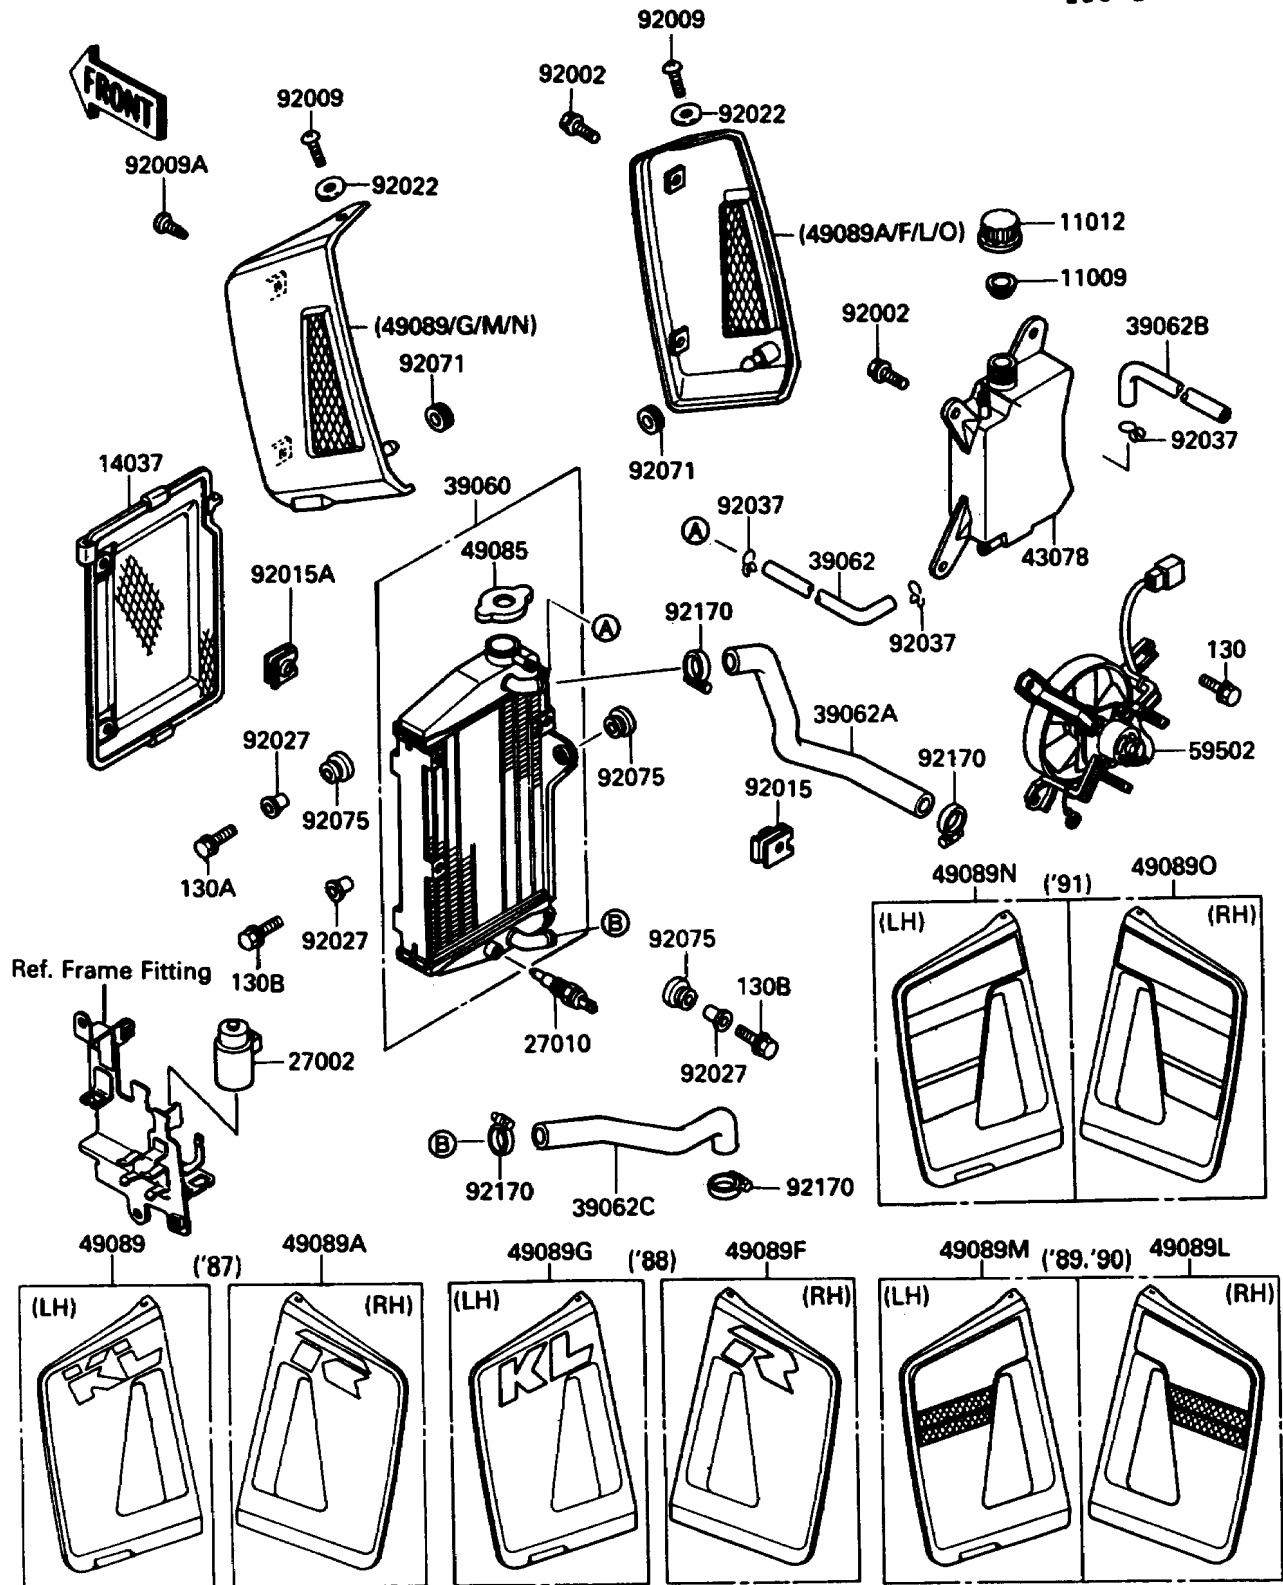

1988 KLR® 650

PARTS DIAGRAM

Radiator

E3032

1988 KLR[®] 650

PARTS LIST

Radiator

Kawasaki

Let the Good Times Roll[®]

ITEM NAME

PART NUMBER

QUANTITY
