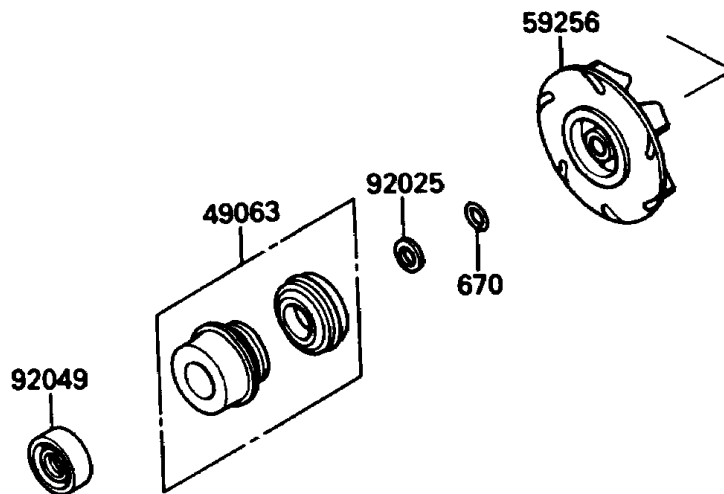

1988 KLR[®] 650

PARTS DIAGRAM

Water Pump

E3031

1988 KLR[®] 650

PARTS LIST

Water Pump

Kawasaki

Let the Good Times Roll[®]

ITEM NAME

PART NUMBER

QUANTITY
