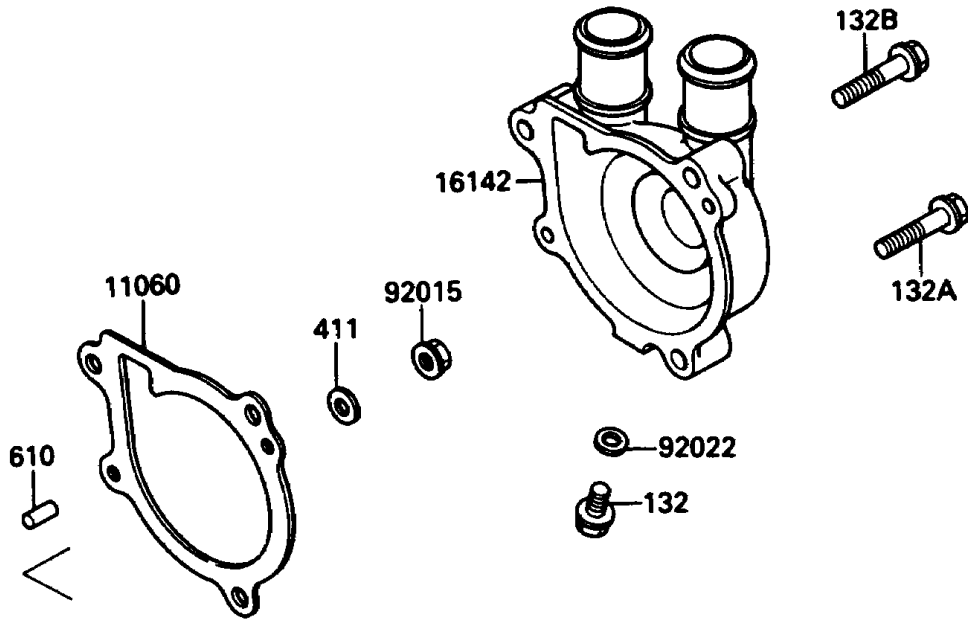

1988 KLR[®] 650

PARTS DIAGRAM

Water Pump

E3031

1988 KLR[®] 650

PARTS LIST

Water Pump

Kawasaki

Let the Good Times Roll[®]

ITEM NAME

PART NUMBER

QUANTITY
