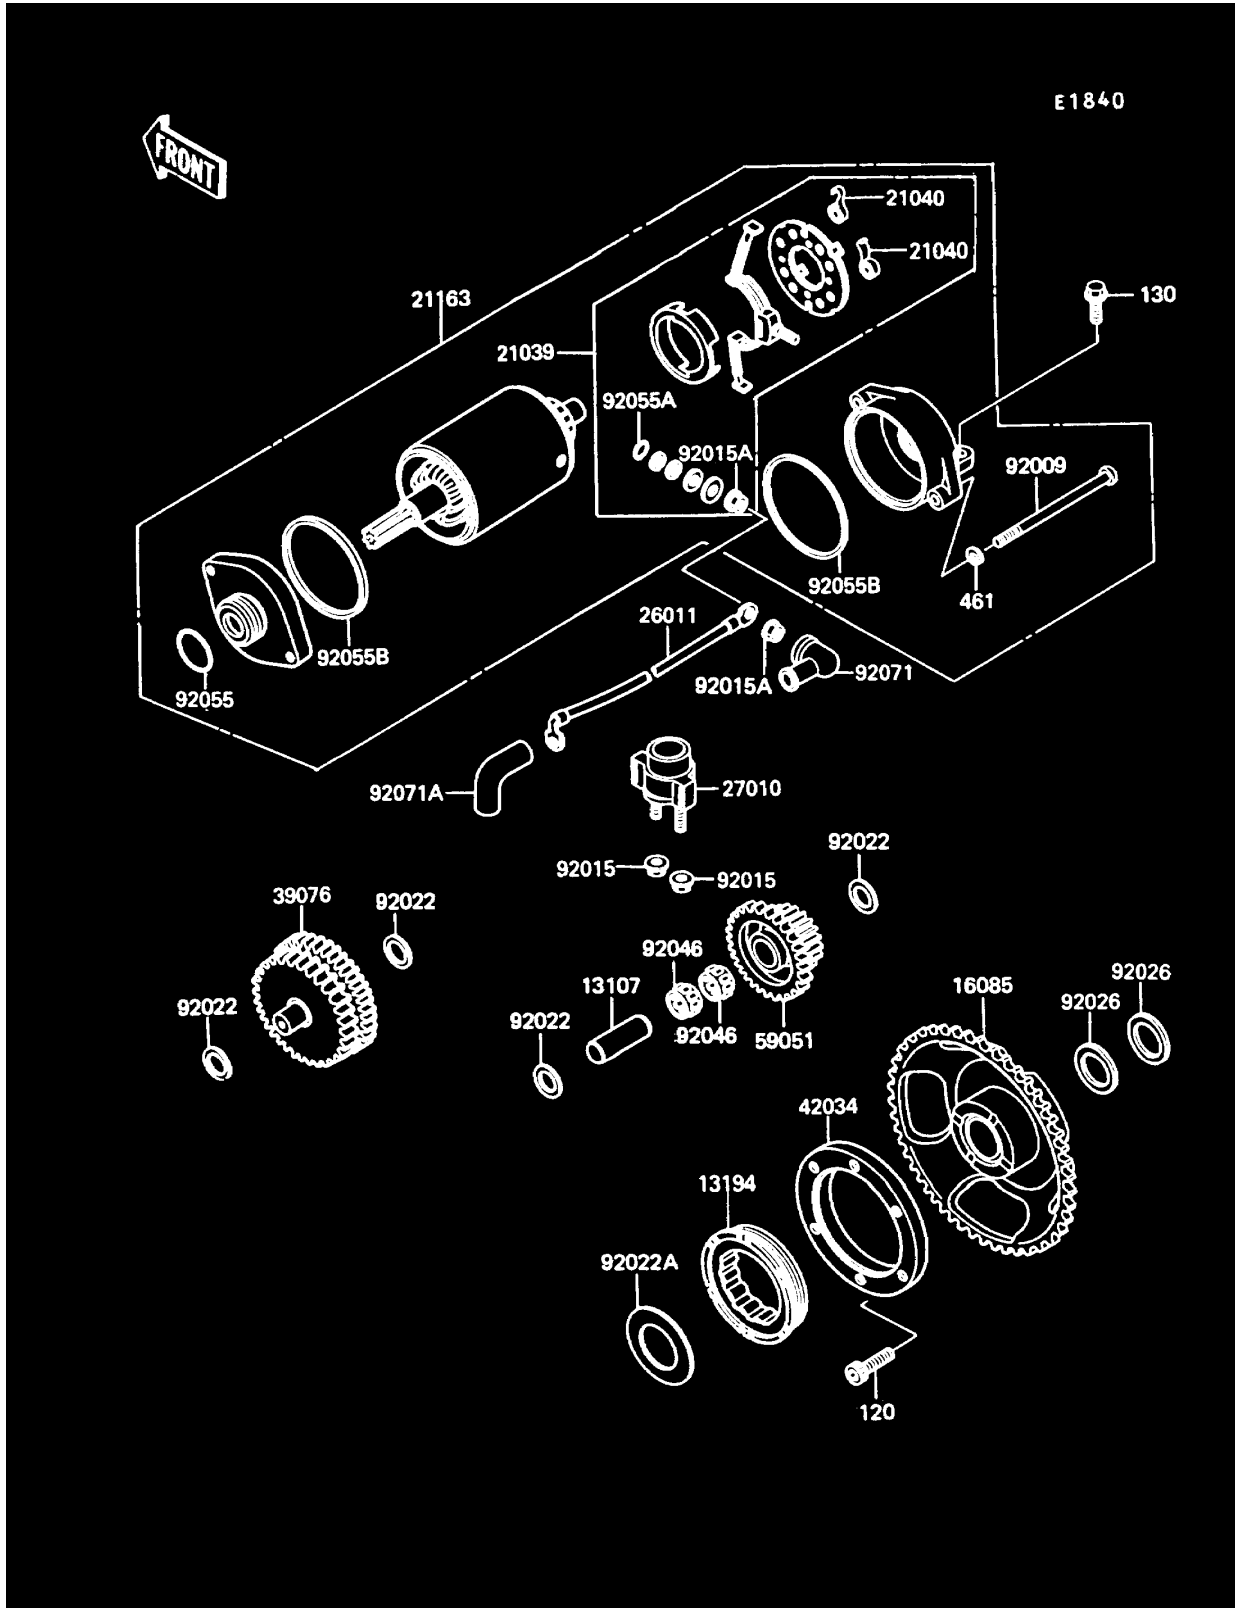

1991 KLR650

PARTS DIAGRAM

Starter Motor

1991 KLR650

PARTS LIST

Starter Motor

ITEM NAME

PART NUMBER

QUANTITY
