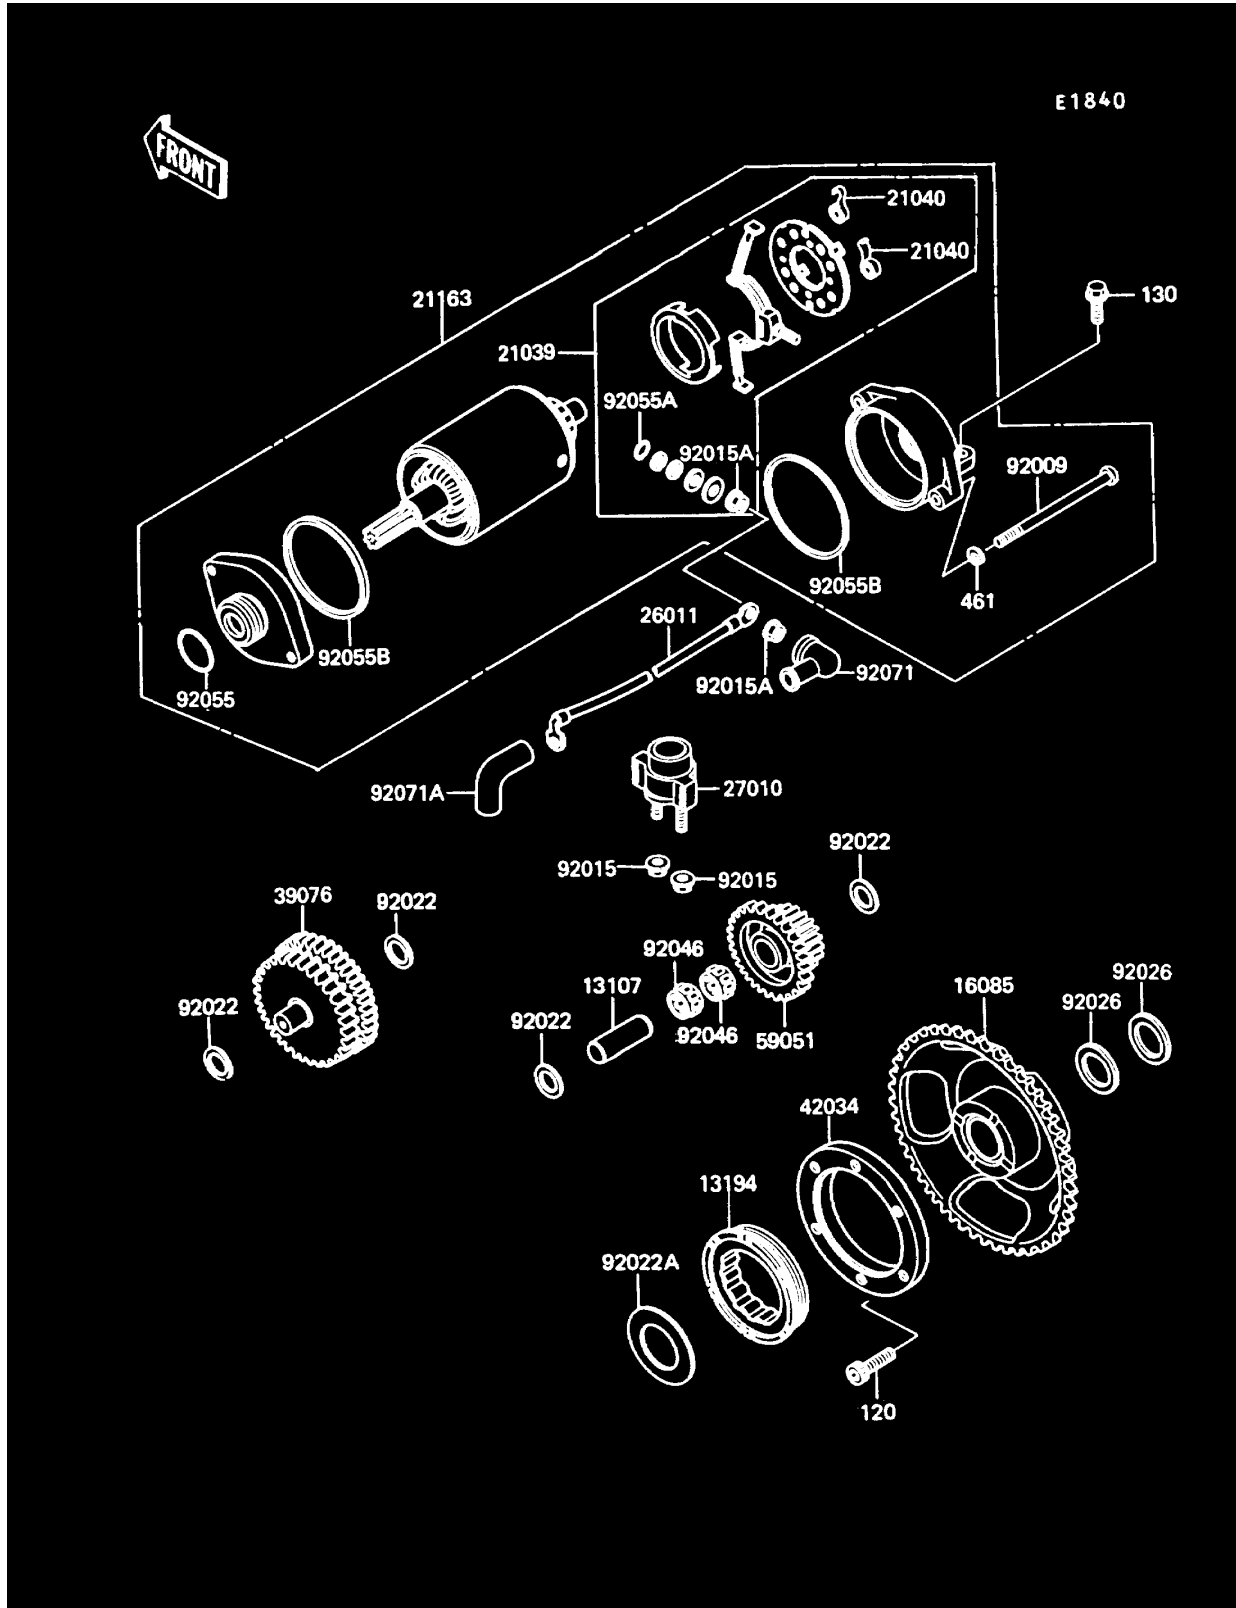

1988 KLR[®] 650

PARTS DIAGRAM

Starter Motor

1988 KLR[®] 650

PARTS LIST

Starter Motor

Kawasaki

Let the Good Times Roll[®]

ITEM NAME

PART NUMBER

QUANTITY
