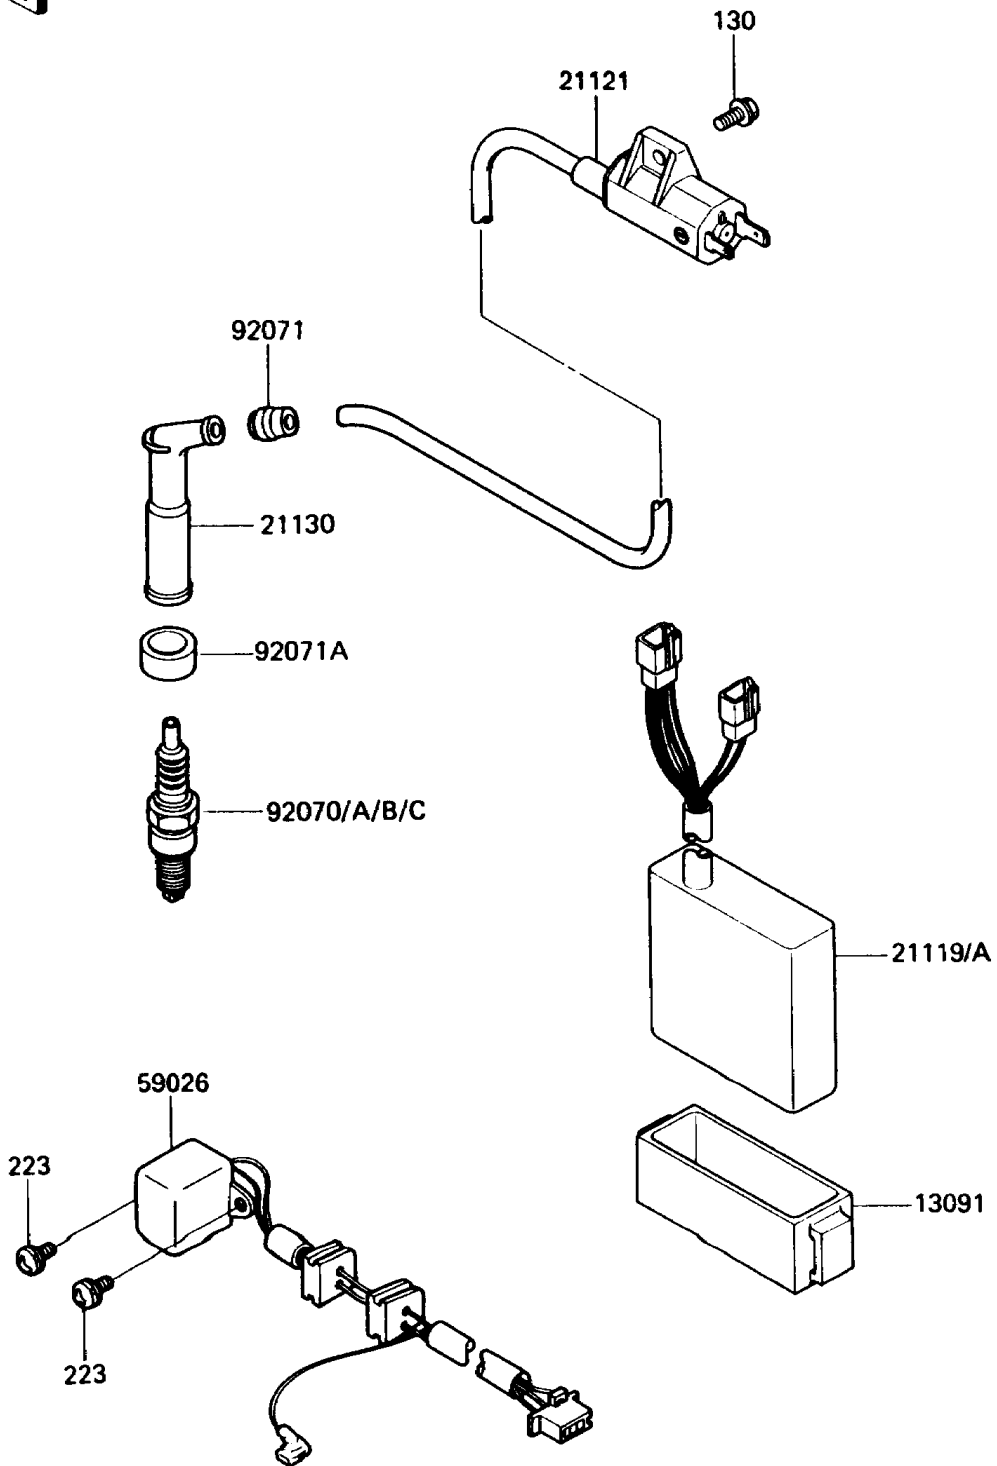

1989 KLR650

PARTS DIAGRAM

Ignition Coil

E163U

1989 KLR650

PARTS LIST

Ignition Coil

ITEM NAME

PART NUMBER

QUANTITY
