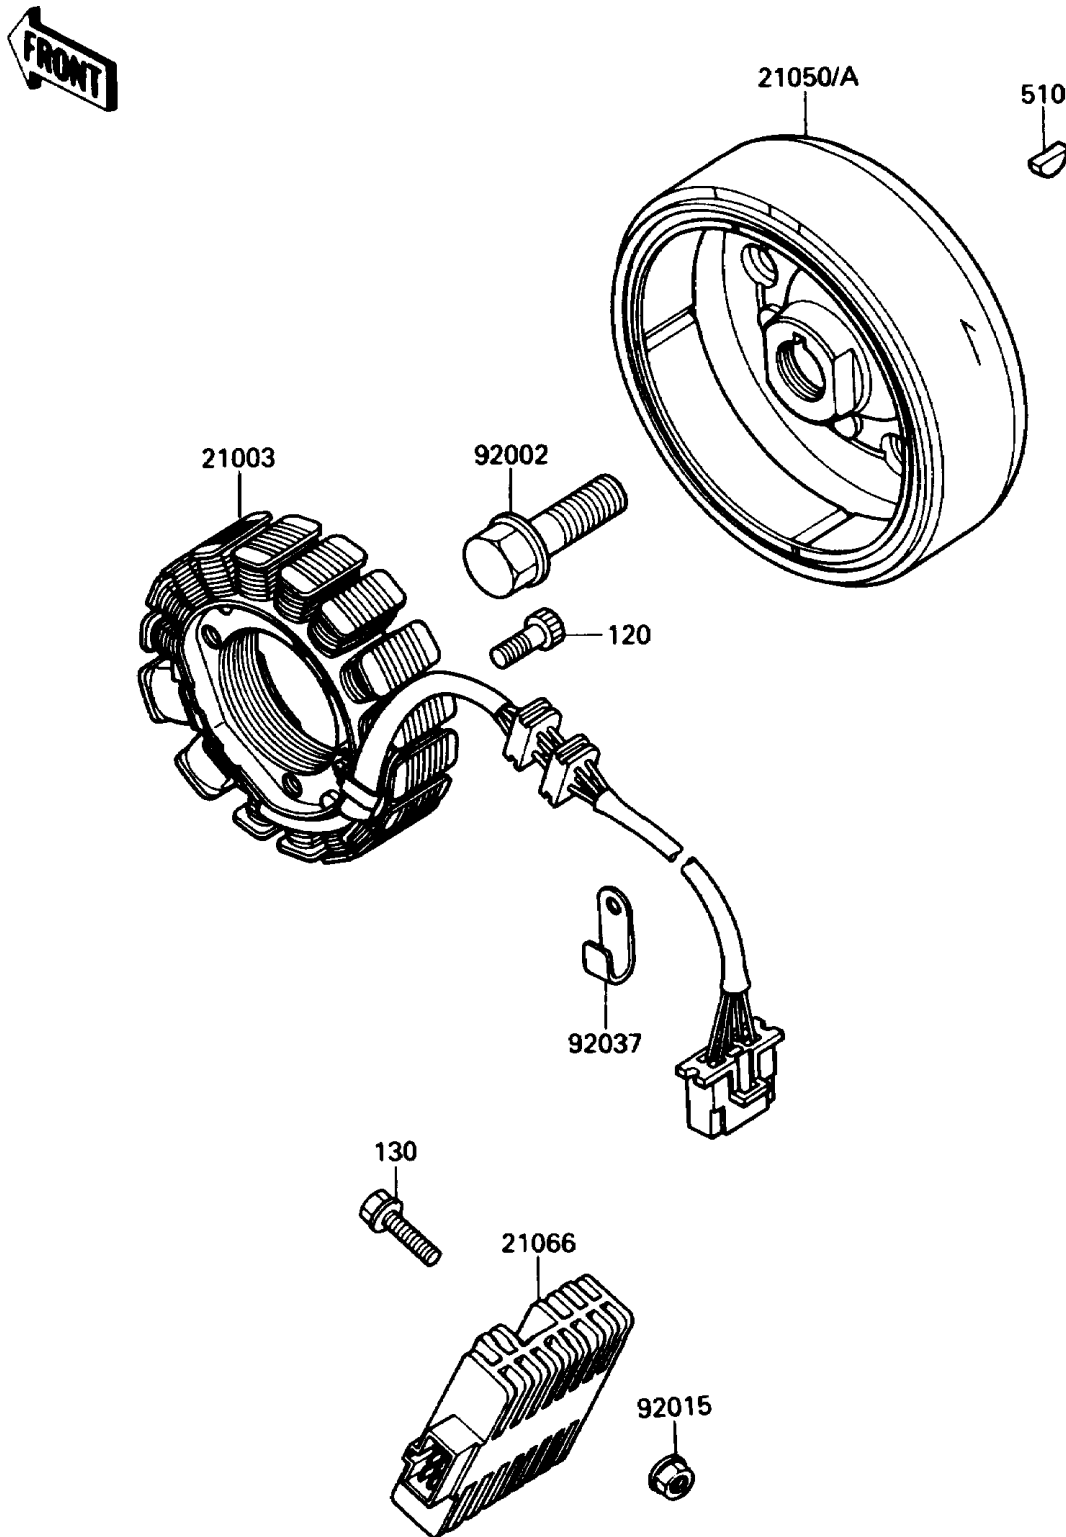

1988 KLR[®] 650

PARTS DIAGRAM

Generator

E181U

1988 KLR[®] 650

PARTS LIST

Generator

Kawasaki

Let the Good Times Roll[®]

ITEM NAME

PART NUMBER

QUANTITY
