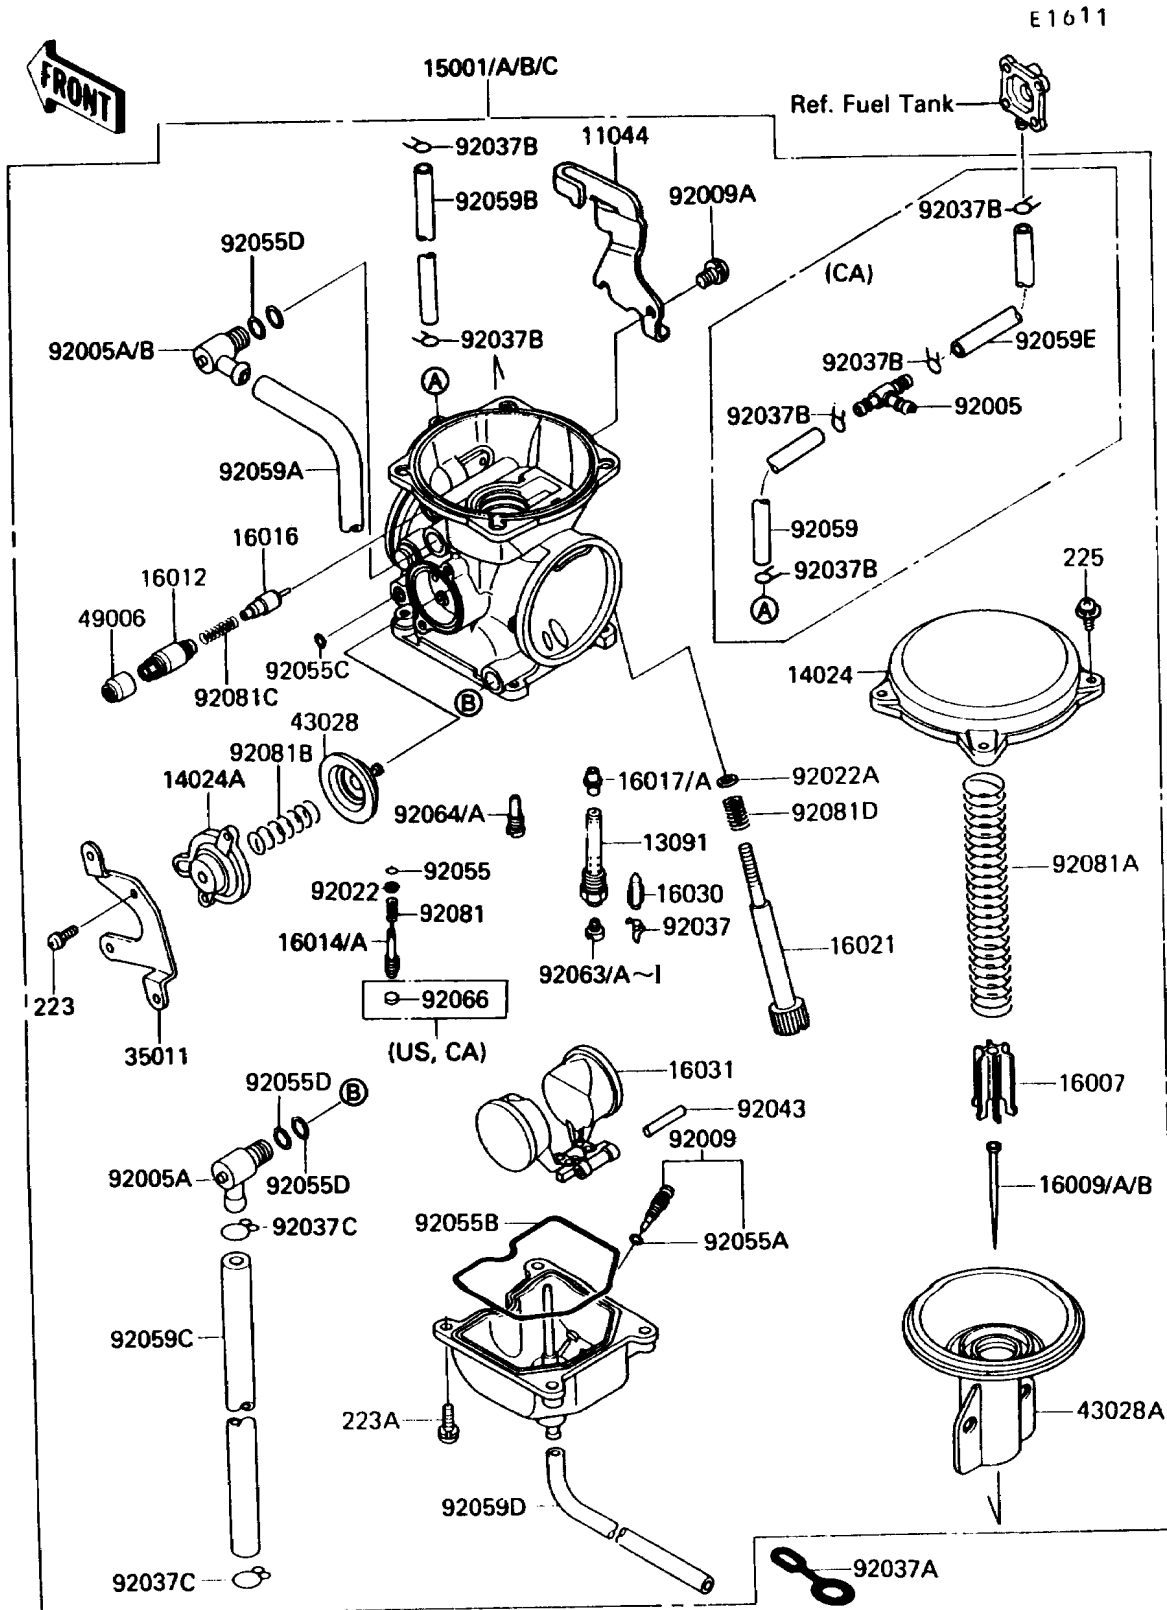

1989 KLR650

PARTS DIAGRAM

Carburetor

1989 KLR650

PARTS LIST

Carburetor

Kawasaki

Let the Good Times Roll®

ITEM NAME

PART NUMBER

QUANTITY
