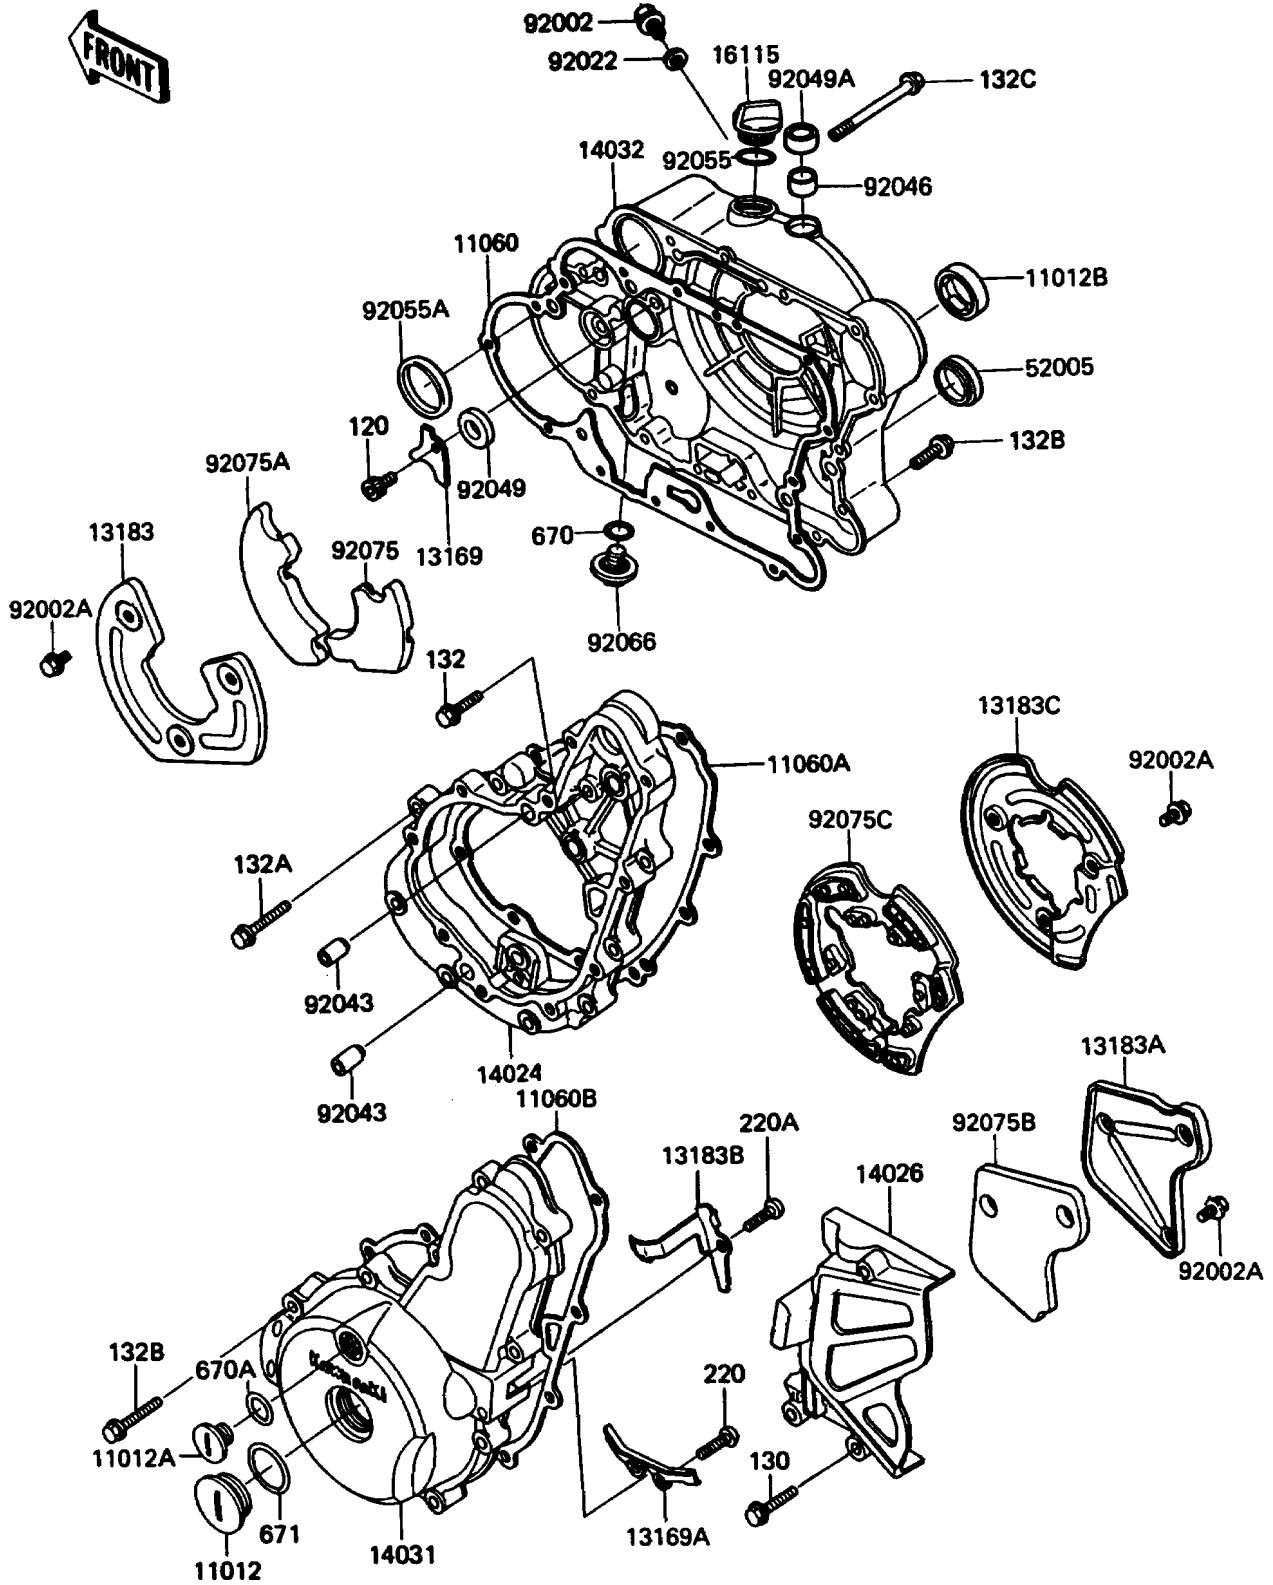

# 1991 KLR650

## PARTS DIAGRAM

### Engine Cover

E1431

## PARTS LIST