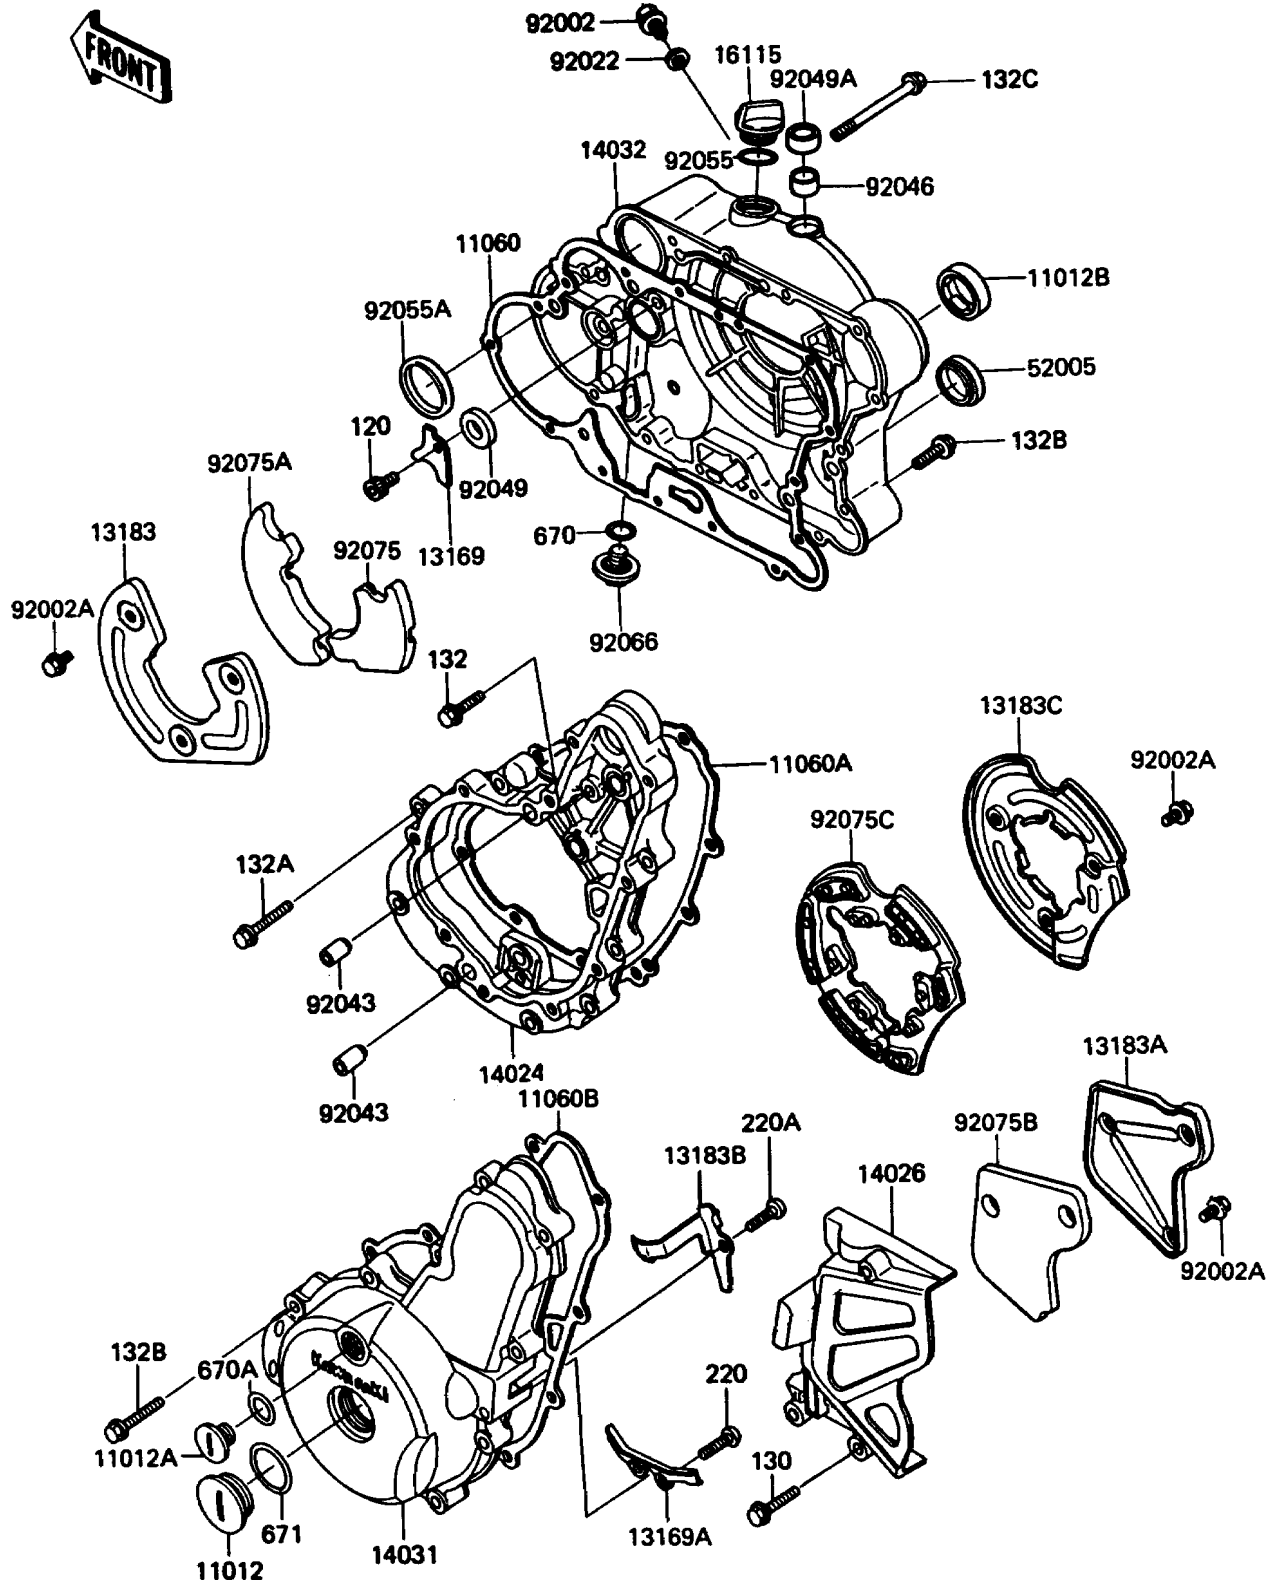

1988 KLR[®] 650

PARTS DIAGRAM

Engine Cover

E1431

1988 KLR[®] 650

PARTS LIST

Engine Cover

Kawasaki

Let the Good Times Roll[®]

ITEM NAME

PART NUMBER

QUANTITY
