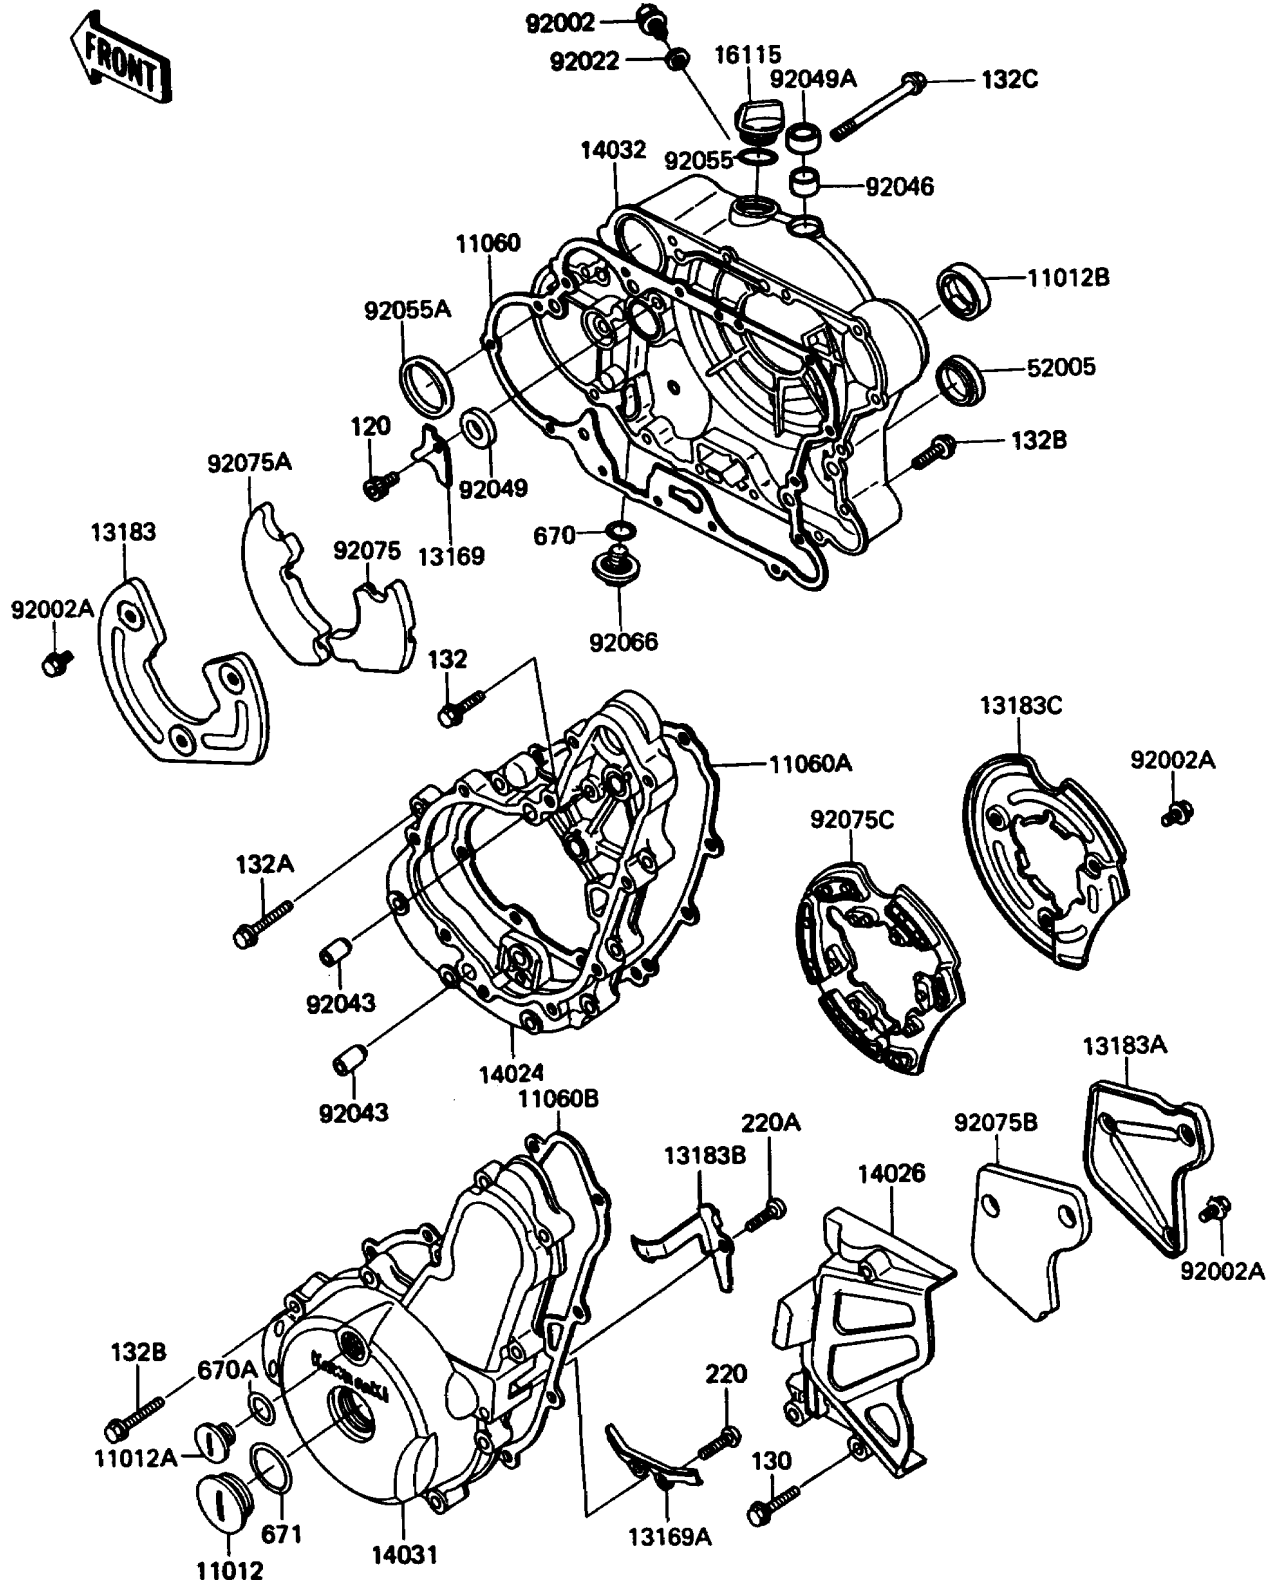

# 1990 KLR650

## PARTS DIAGRAM

### Engine Cover

E1431

## PARTS LIST