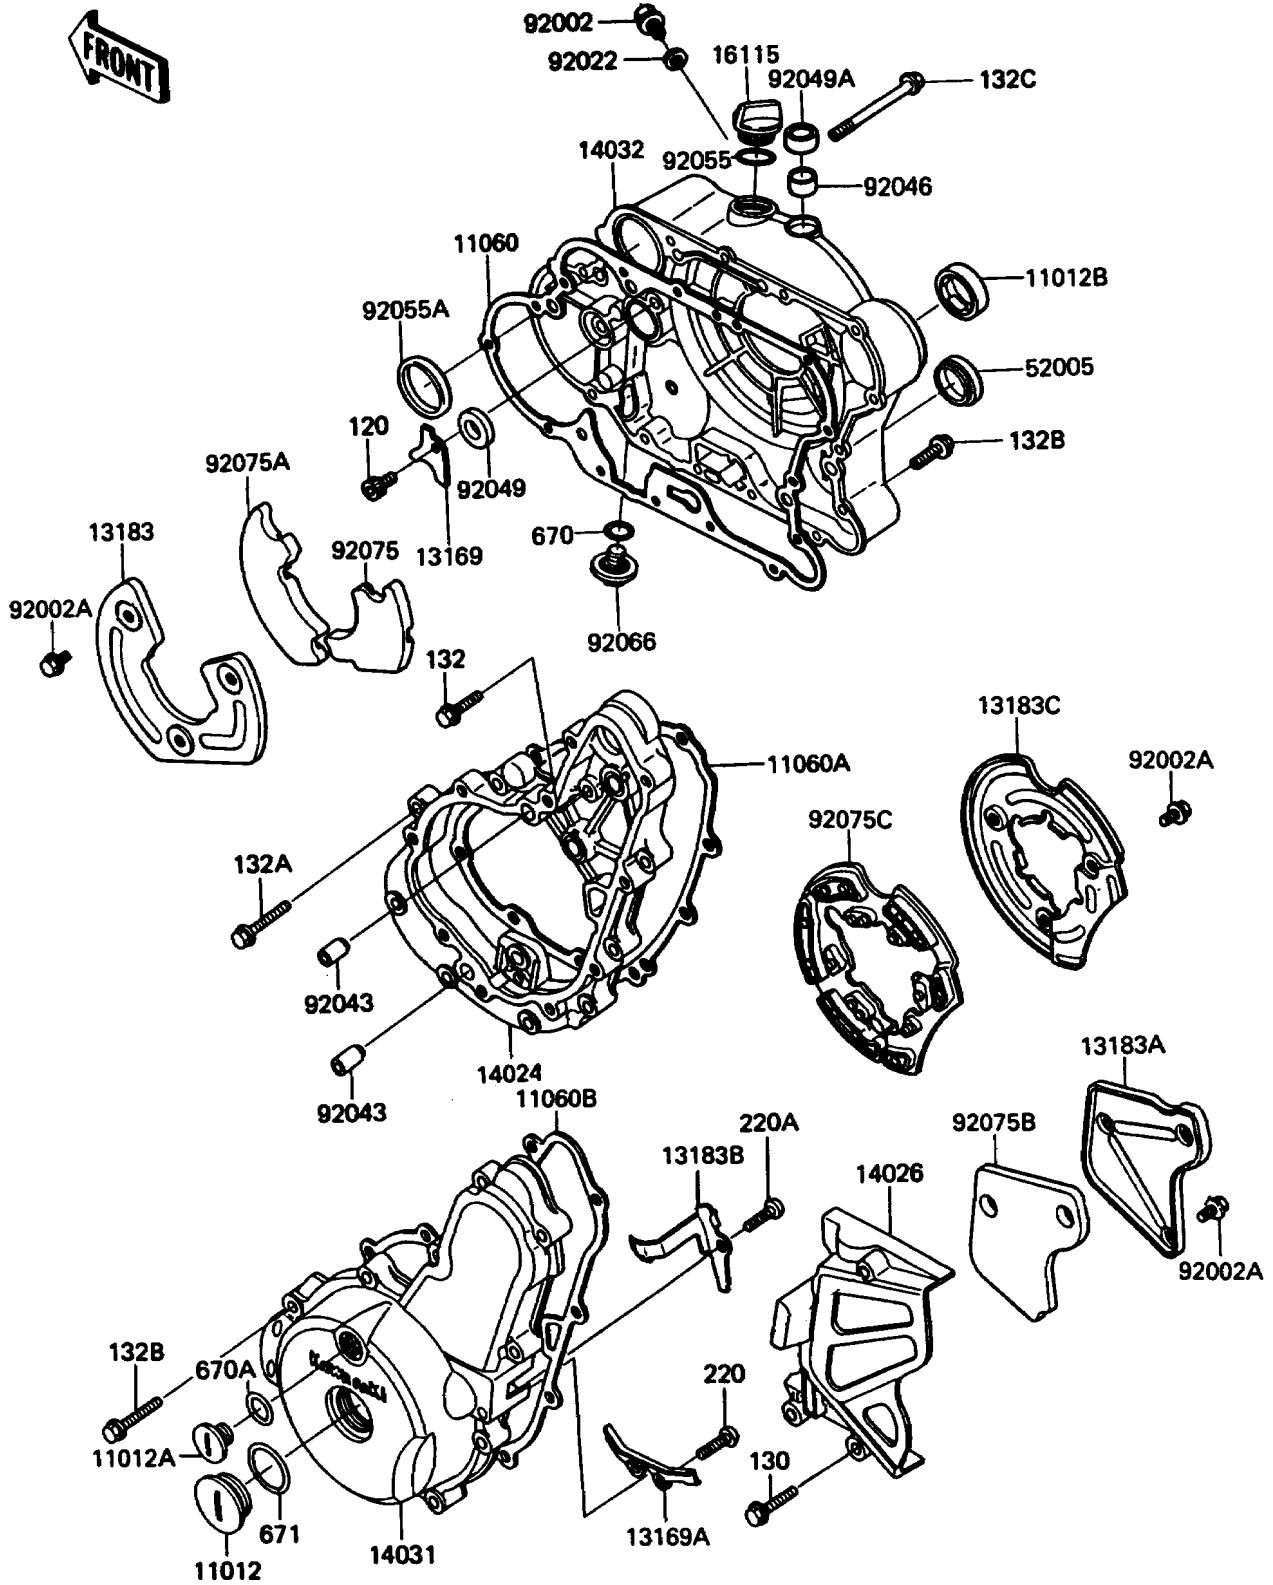

1989 KLR650

PARTS DIAGRAM

Engine Cover

E1431

1989 KLR650

PARTS LIST

Engine Cover

Kawasaki

Let the Good Times Roll®

ITEM NAME

PART NUMBER

QUANTITY
