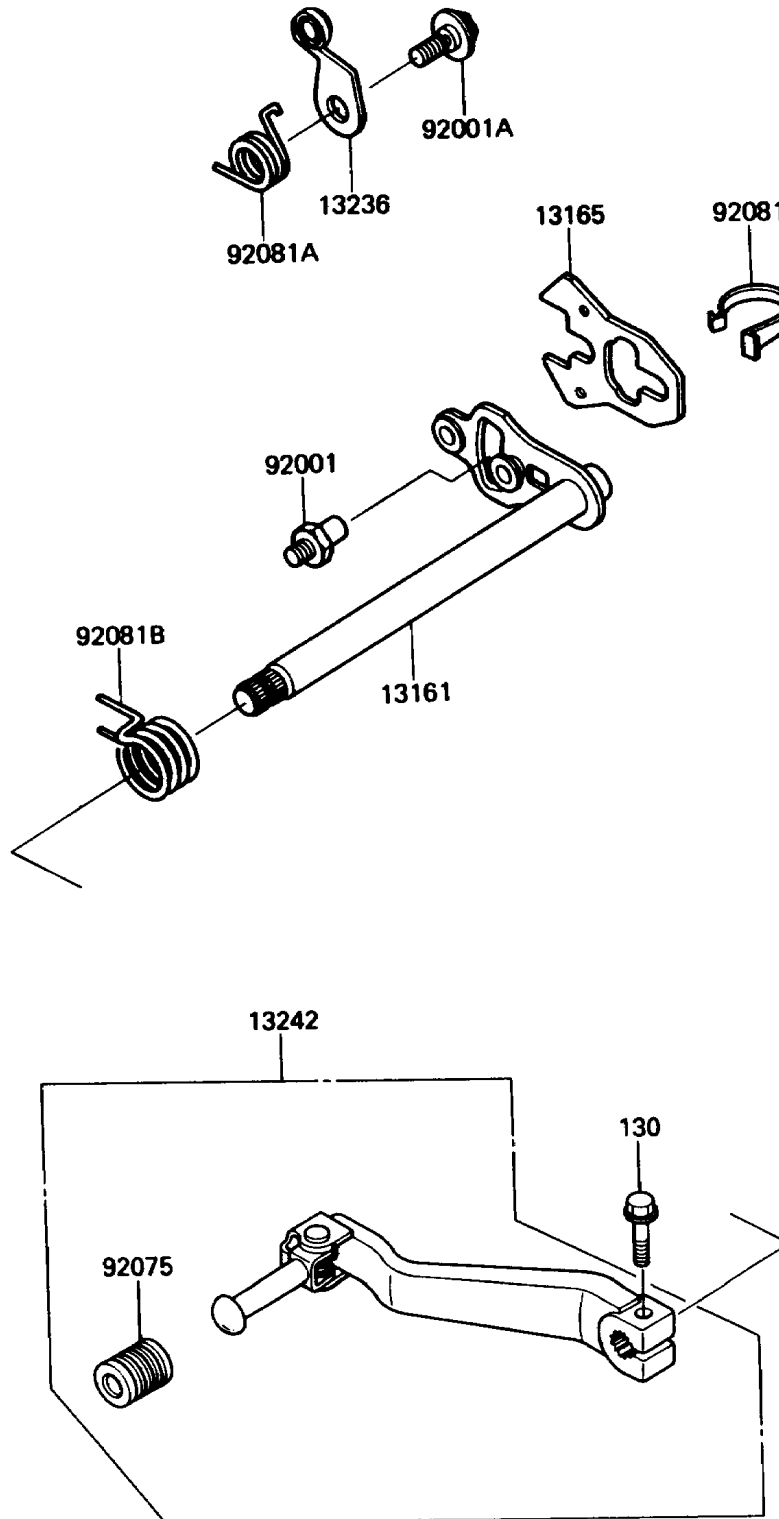

1991 KLR650

PARTS DIAGRAM

Gear Change Mechanism

E1370

1991 KLR650

PARTS LIST

Gear Change Mechanism

ITEM NAME

PART NUMBER

QUANTITY
