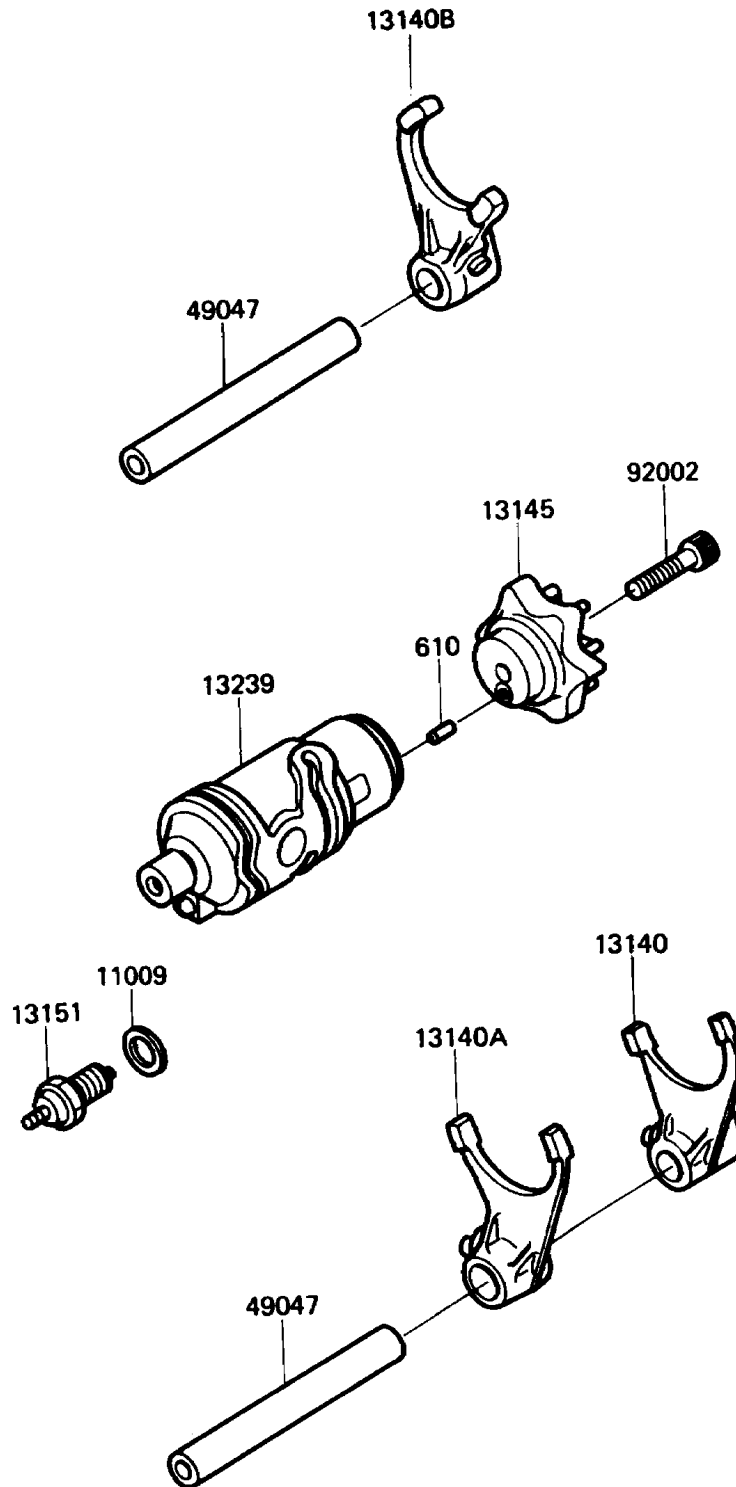

1989 KLR650

PARTS DIAGRAM

Change Drum/Shift Fork

E1562

1989 KLR650

PARTS LIST

Change Drum/Shift Fork

ITEM NAME

PART NUMBER

QUANTITY
