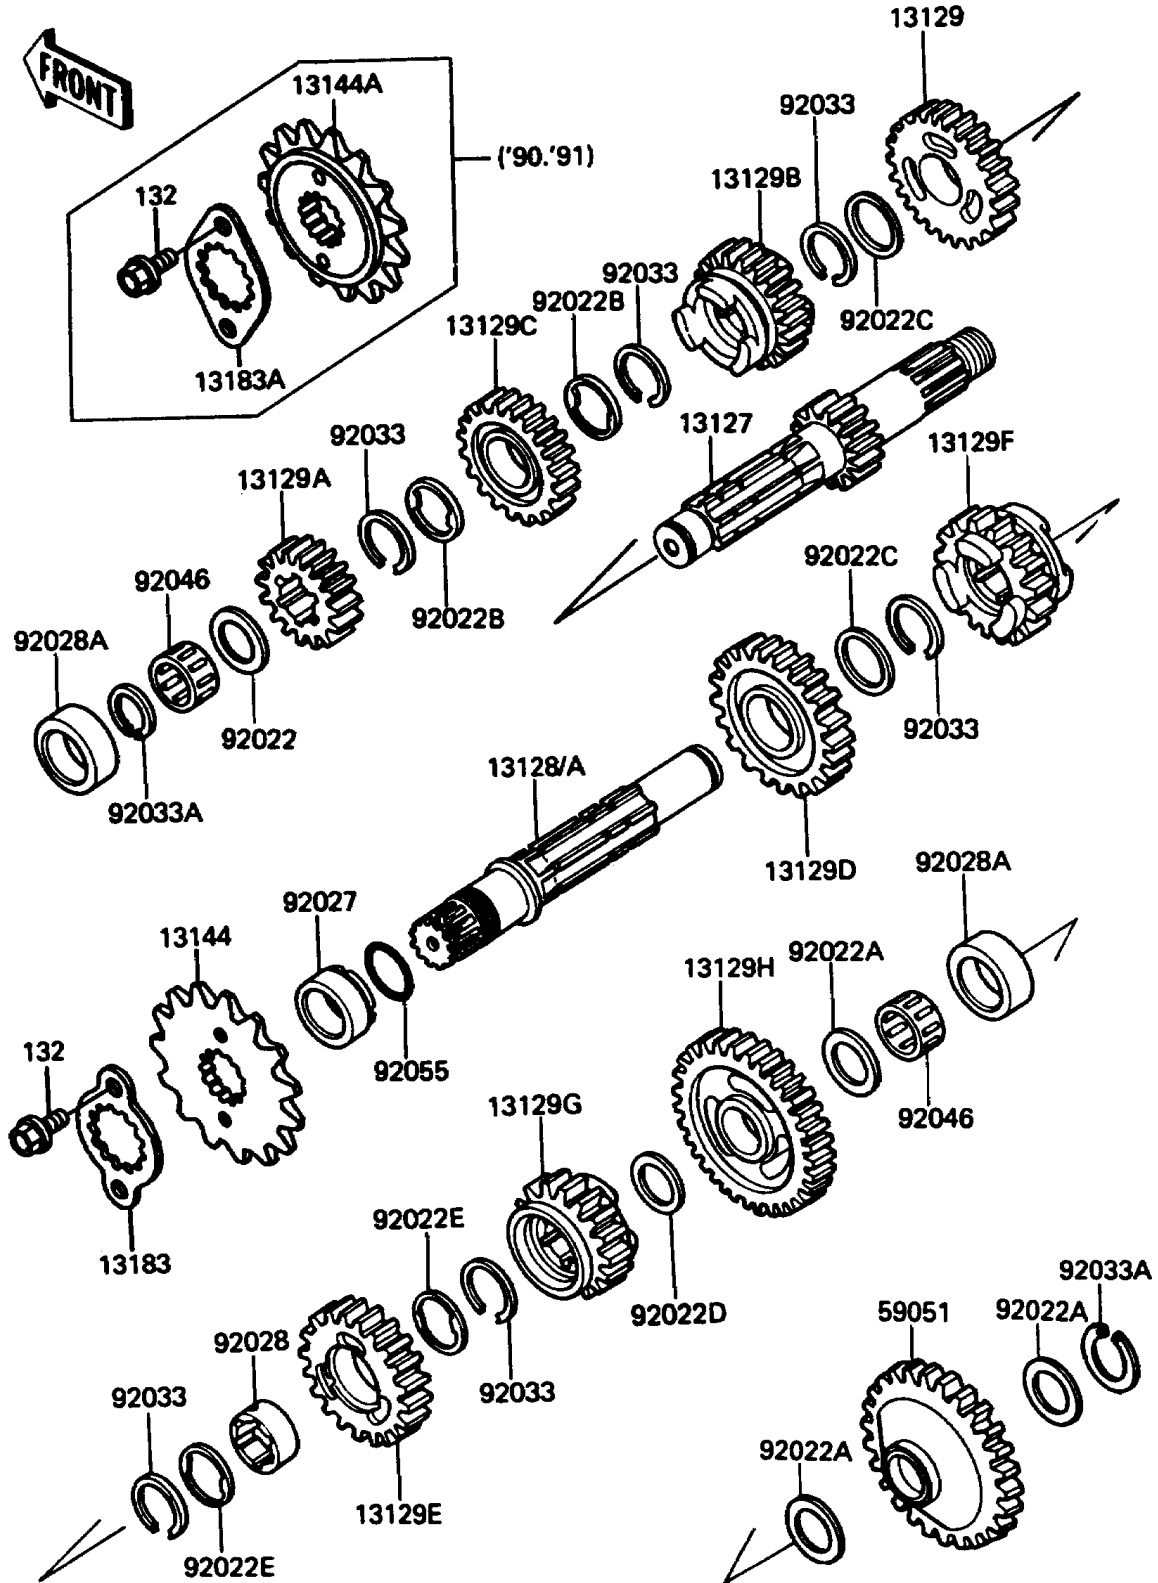

1989 KLR650

PARTS DIAGRAM

Transmission

E1361

1989 KLR650

PARTS LIST

Transmission

Kawasaki

Let the Good Times Roll®

ITEM NAME

PART NUMBER

QUANTITY
