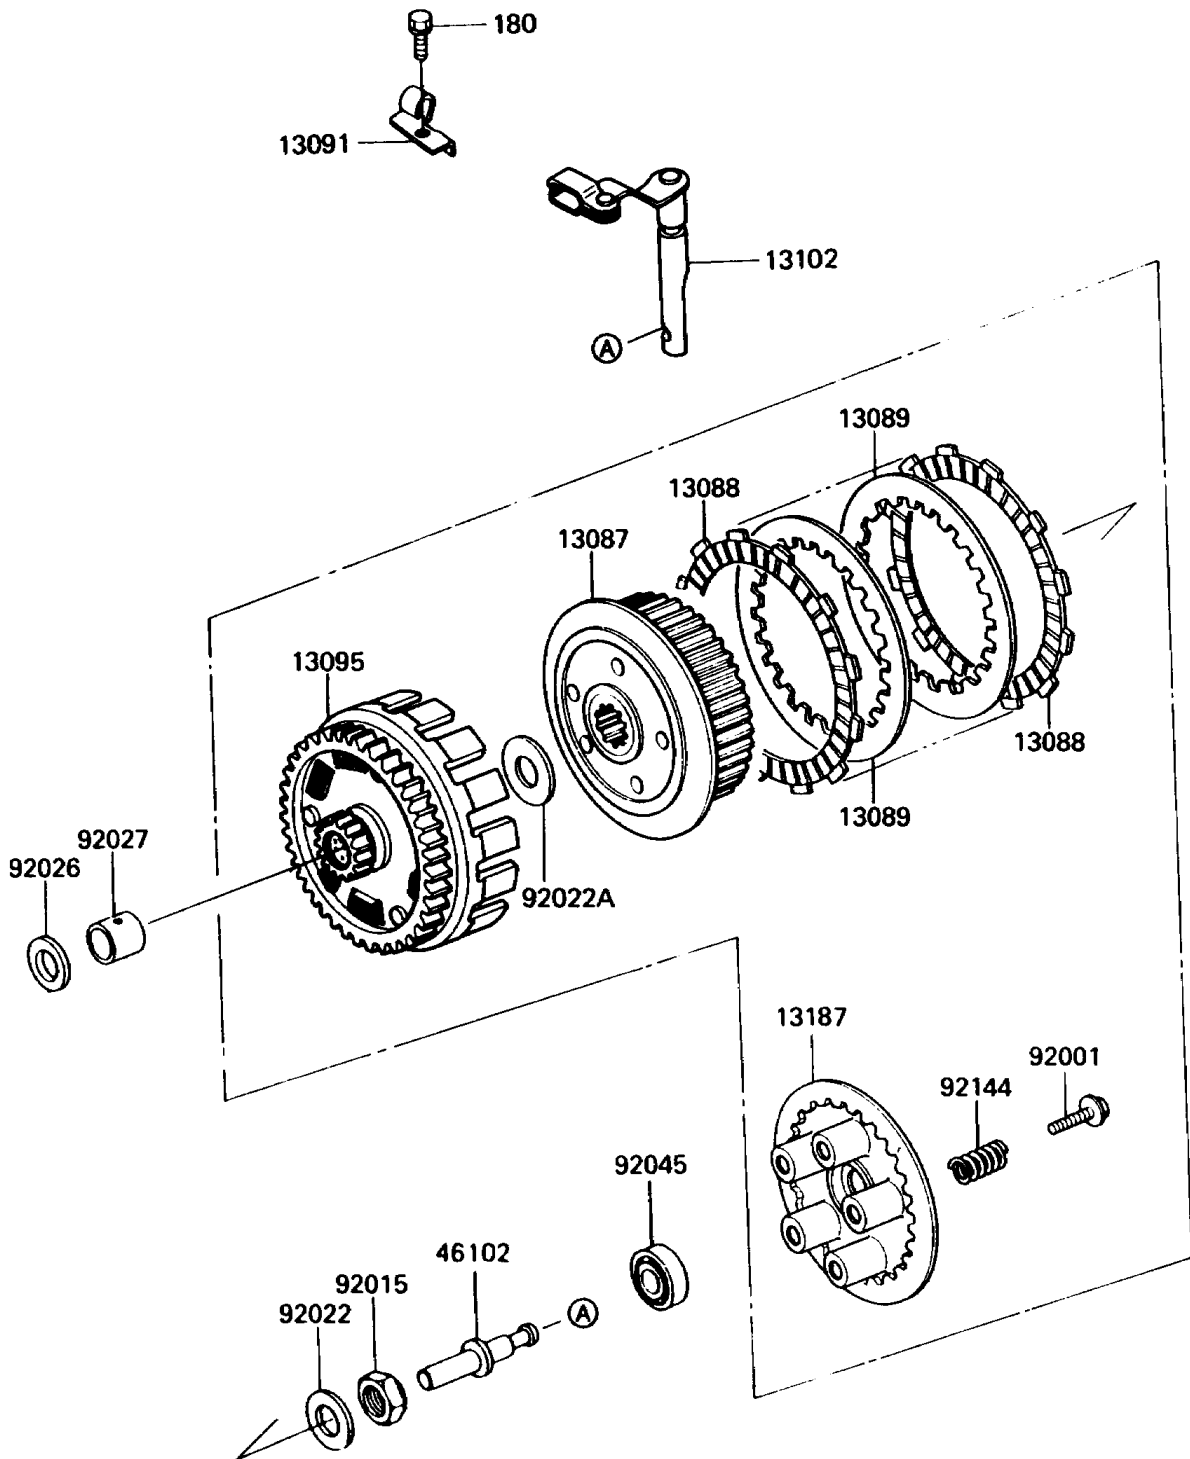

1991 KLR650

PARTS DIAGRAM

Clutch

E1550

1991 KLR650

PARTS LIST

Clutch

ITEM NAME

PART NUMBER

QUANTITY
