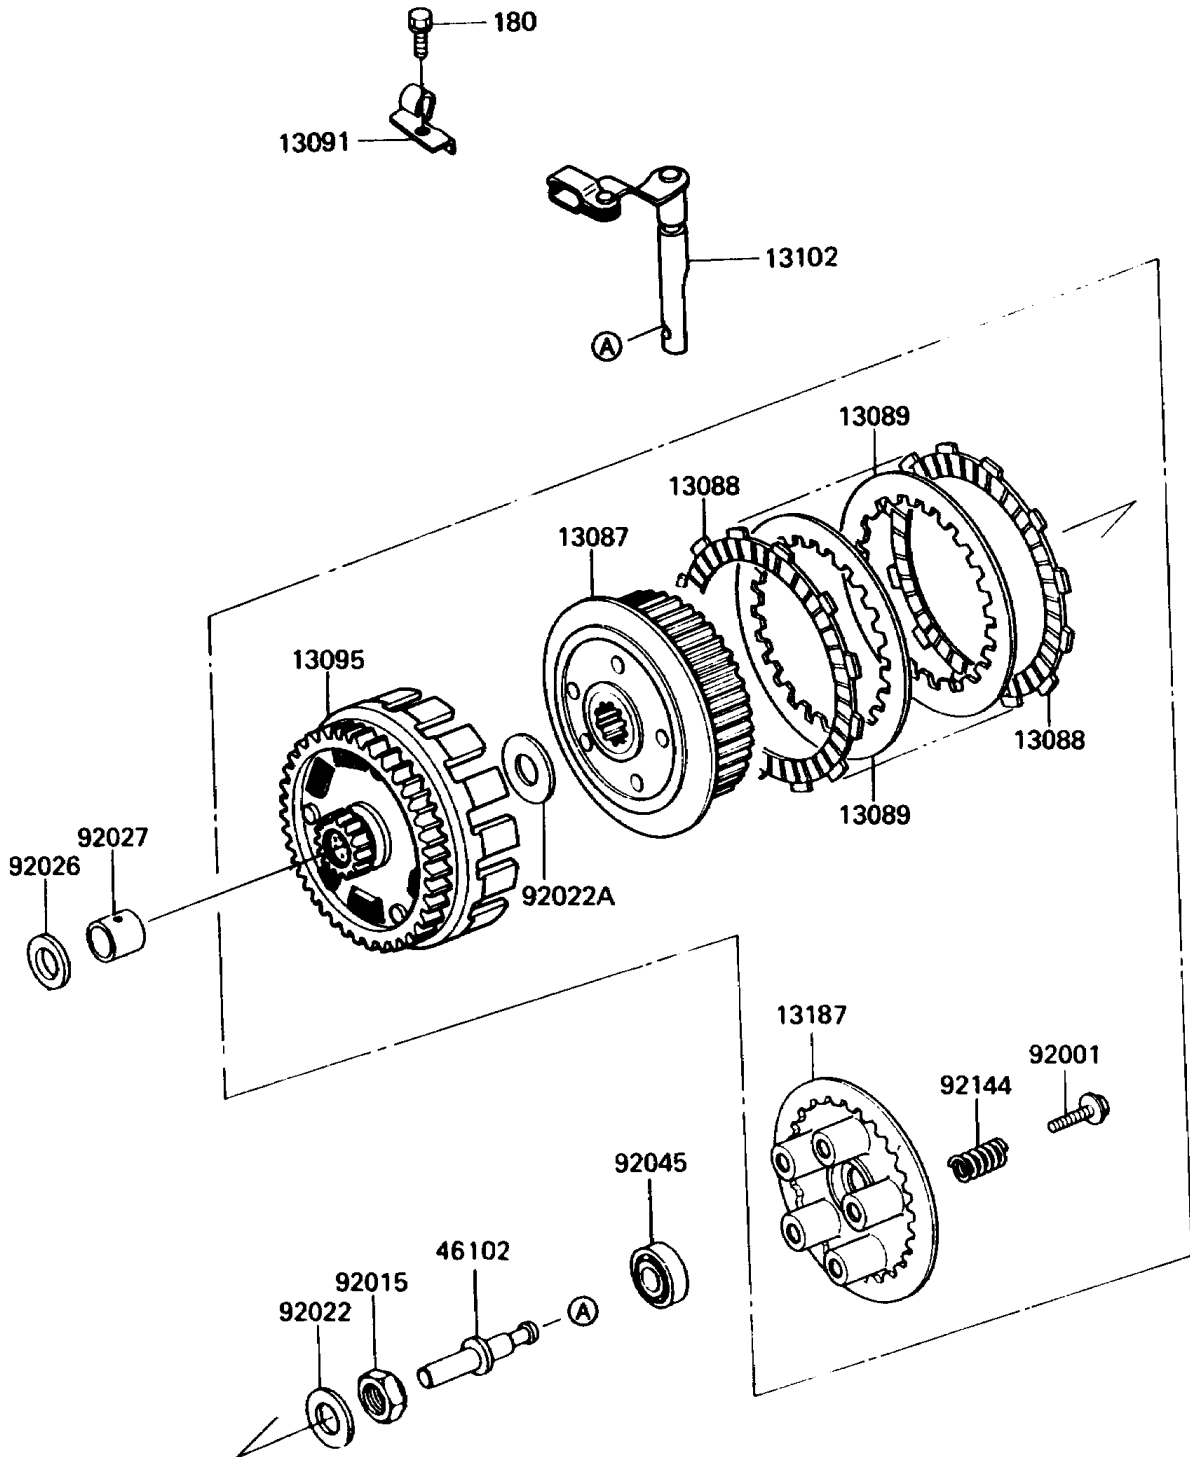

1989 KLR650

PARTS DIAGRAM

Clutch

E1550

1989 KLR650

PARTS LIST

Clutch

ITEM NAME

PART NUMBER

QUANTITY
