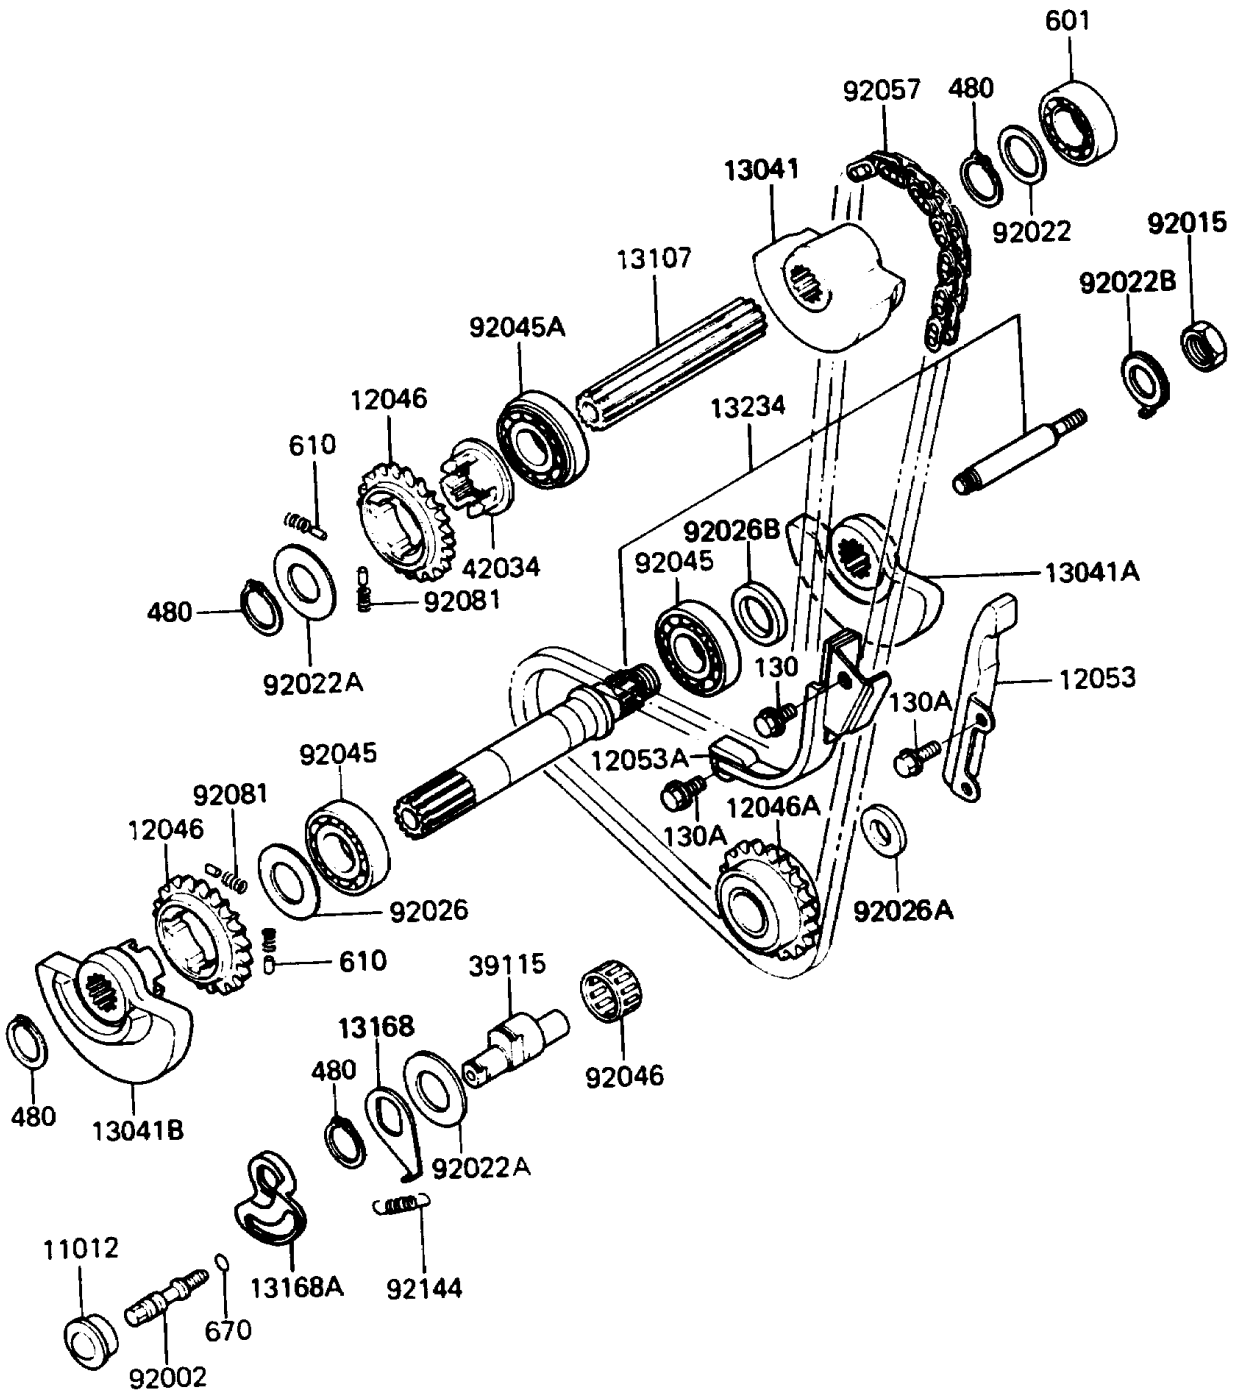

1991 KLR650

PARTS DIAGRAM

Balancer

E1323

1991 KLR650

PARTS LIST

Balancer

ITEM NAME

PART NUMBER

QUANTITY
