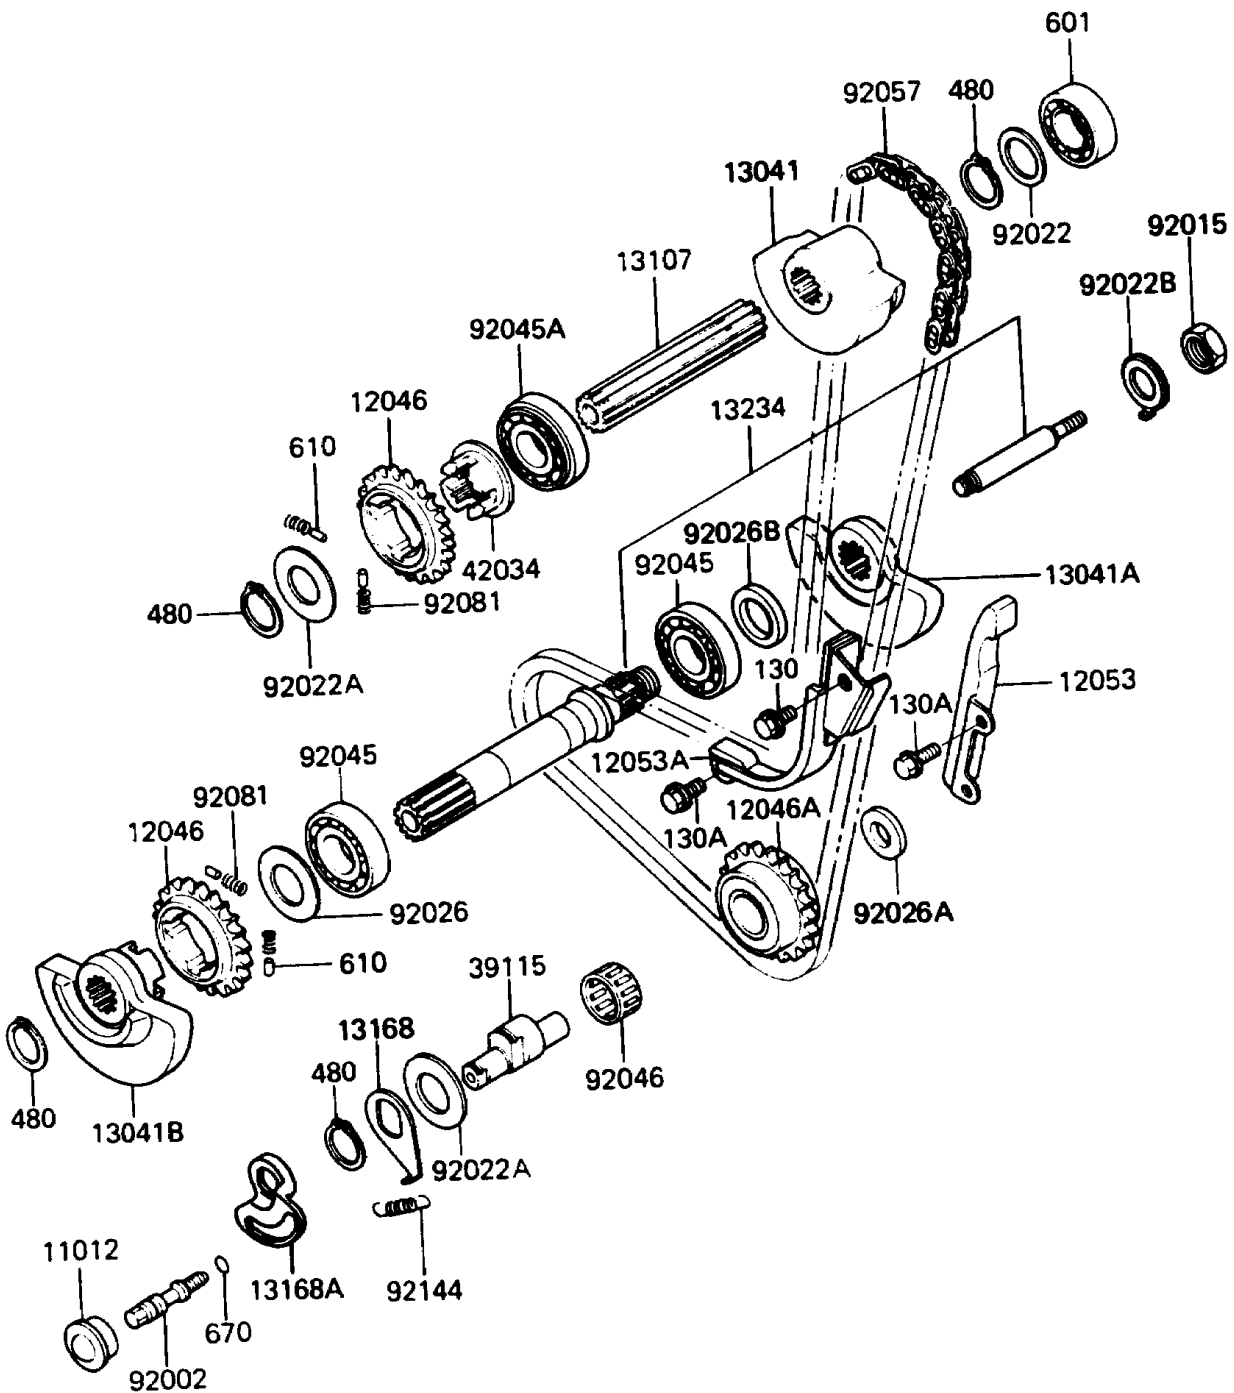

1988 KLR[®] 650

PARTS DIAGRAM

Balancer

E1323

1988 KLR[®] 650

PARTS LIST

Balancer

Kawasaki

Let the Good Times Roll[®]

ITEM NAME

PART NUMBER

QUANTITY
