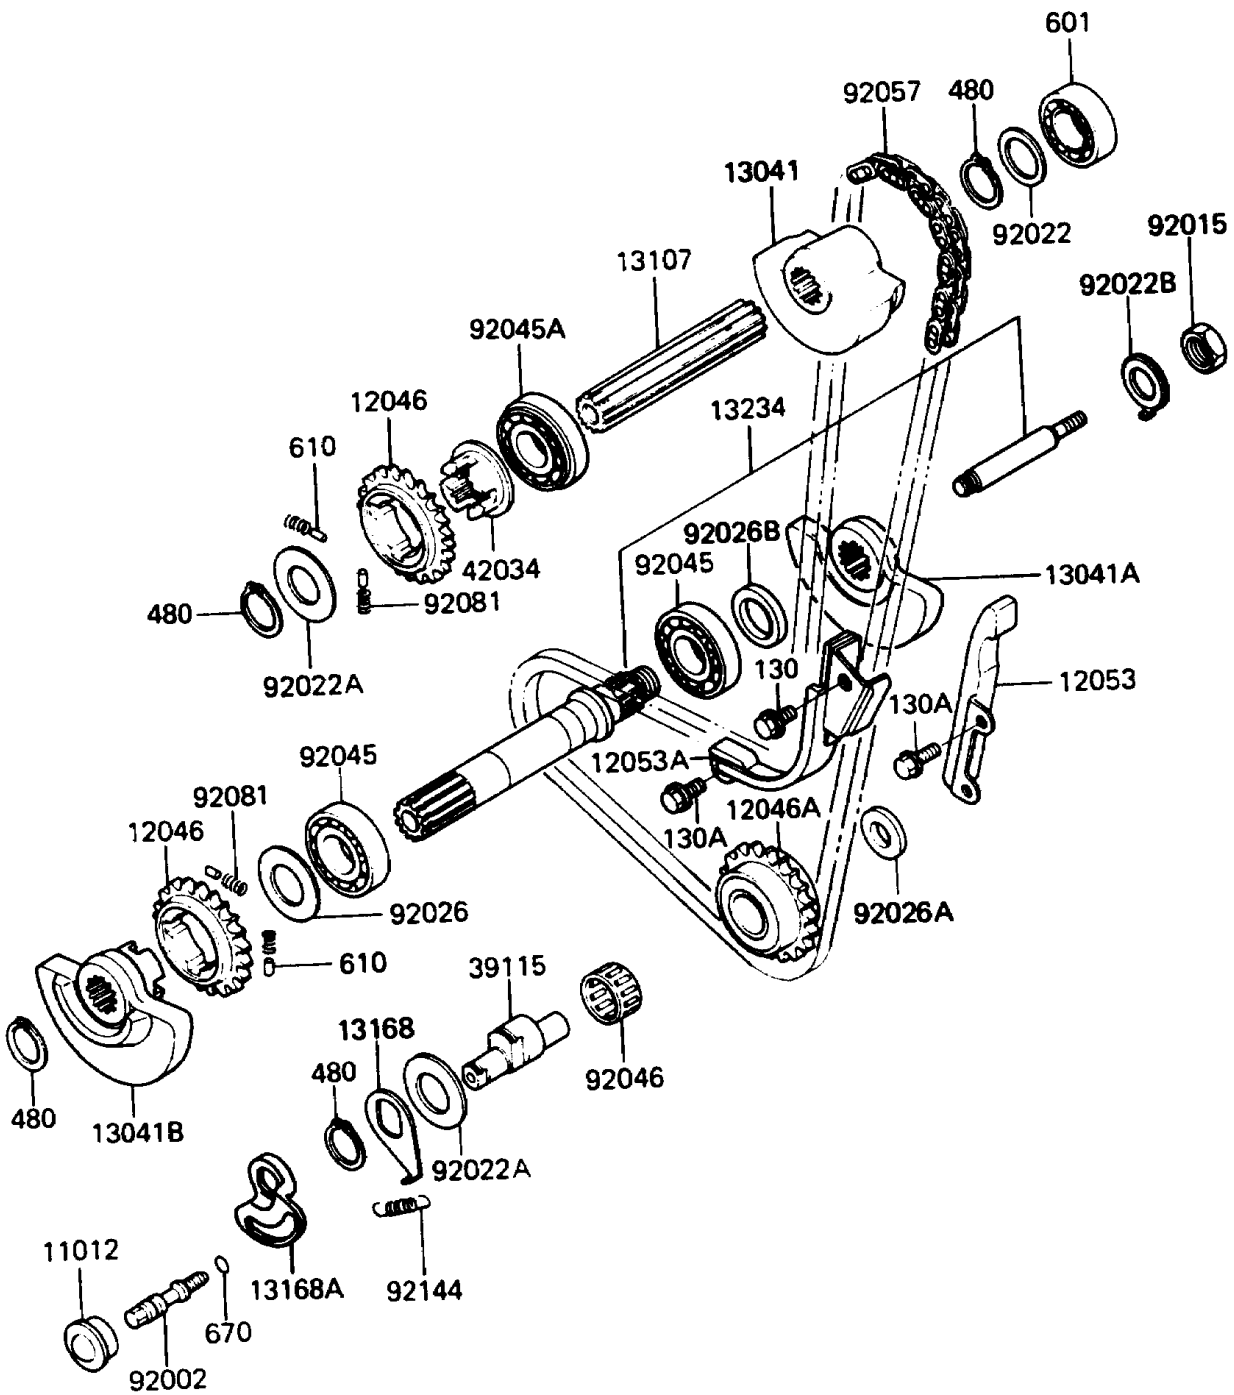

1989 KLR650

PARTS DIAGRAM

Balancer

E1323

1989 KLR650

PARTS LIST

Balancer

Kawasaki

Let the Good Times Roll®

ITEM NAME

PART NUMBER

QUANTITY
