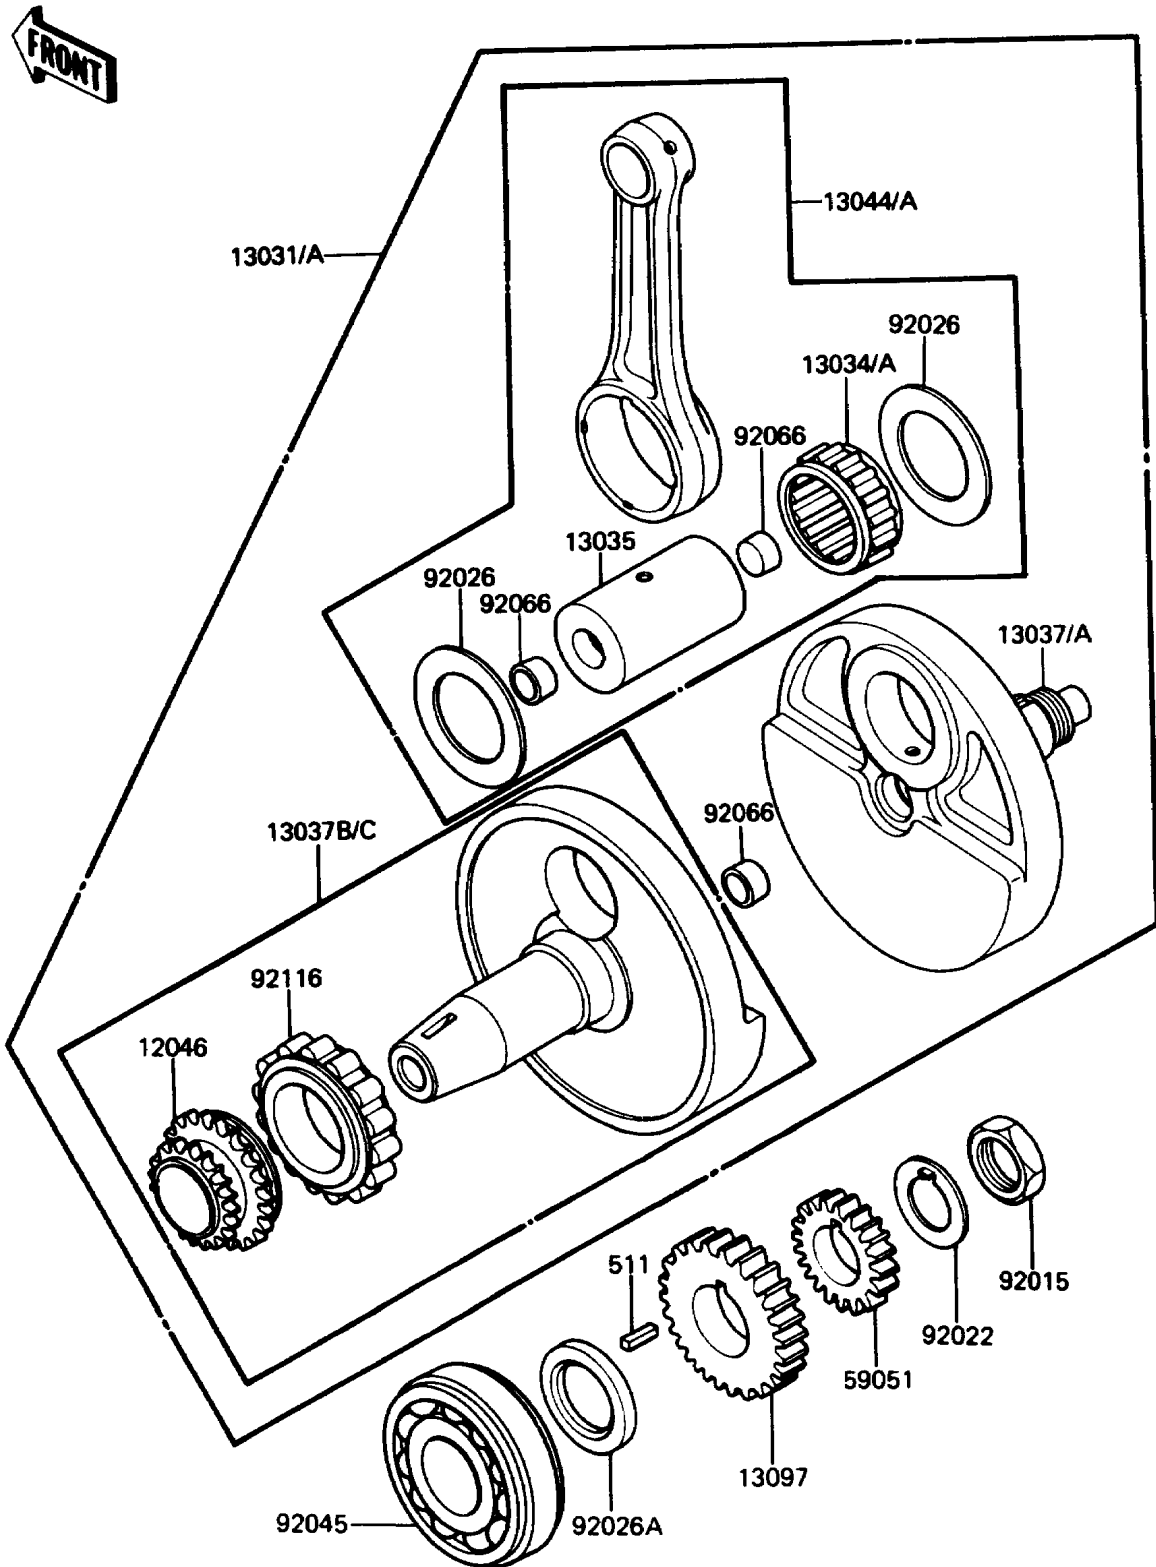

1988 KLR[®] 650

PARTS DIAGRAM

Crankshaft

E1321-0093

1988 KLR[®] 650

PARTS LIST

Crankshaft

Kawasaki

Let the Good Times Roll[®]

ITEM NAME

PART NUMBER

QUANTITY
