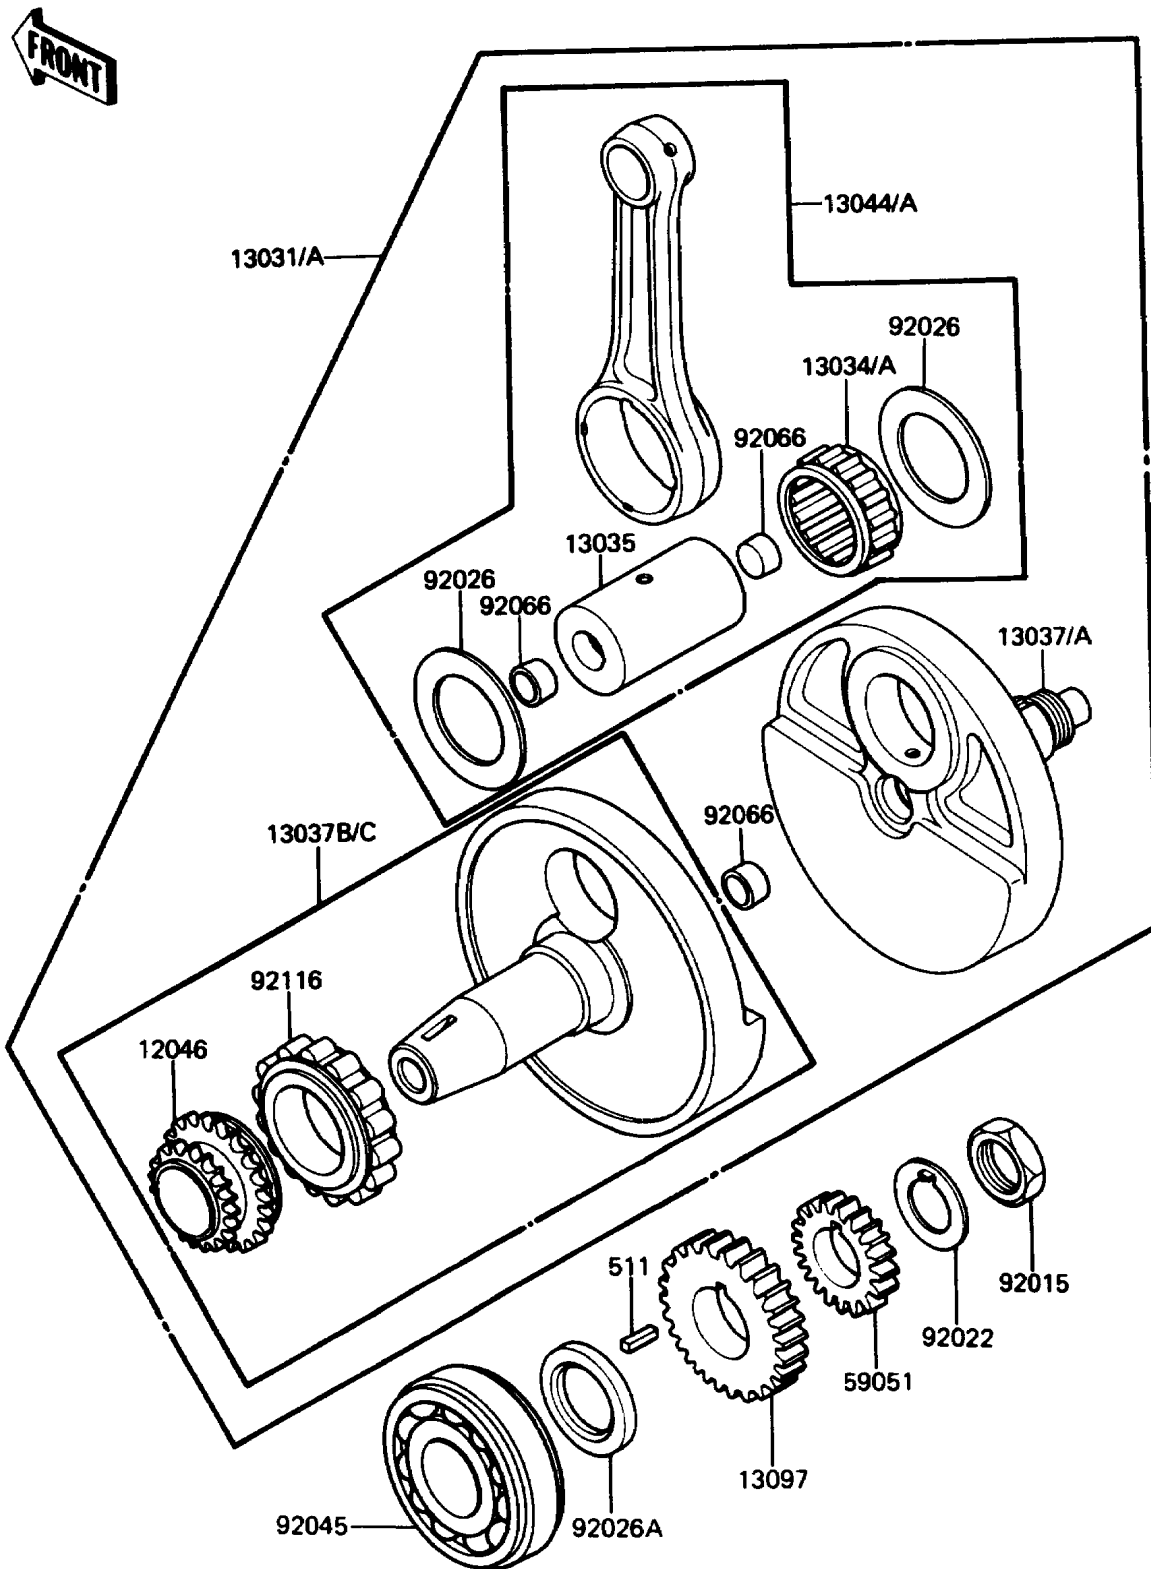

1987 KLR[®] 650

PARTS DIAGRAM

Crankshaft

E1321-0093

1987 KLR[®] 650

PARTS LIST

Crankshaft

Kawasaki

Let the Good Times Roll[®]

ITEM NAME

PART NUMBER

QUANTITY
