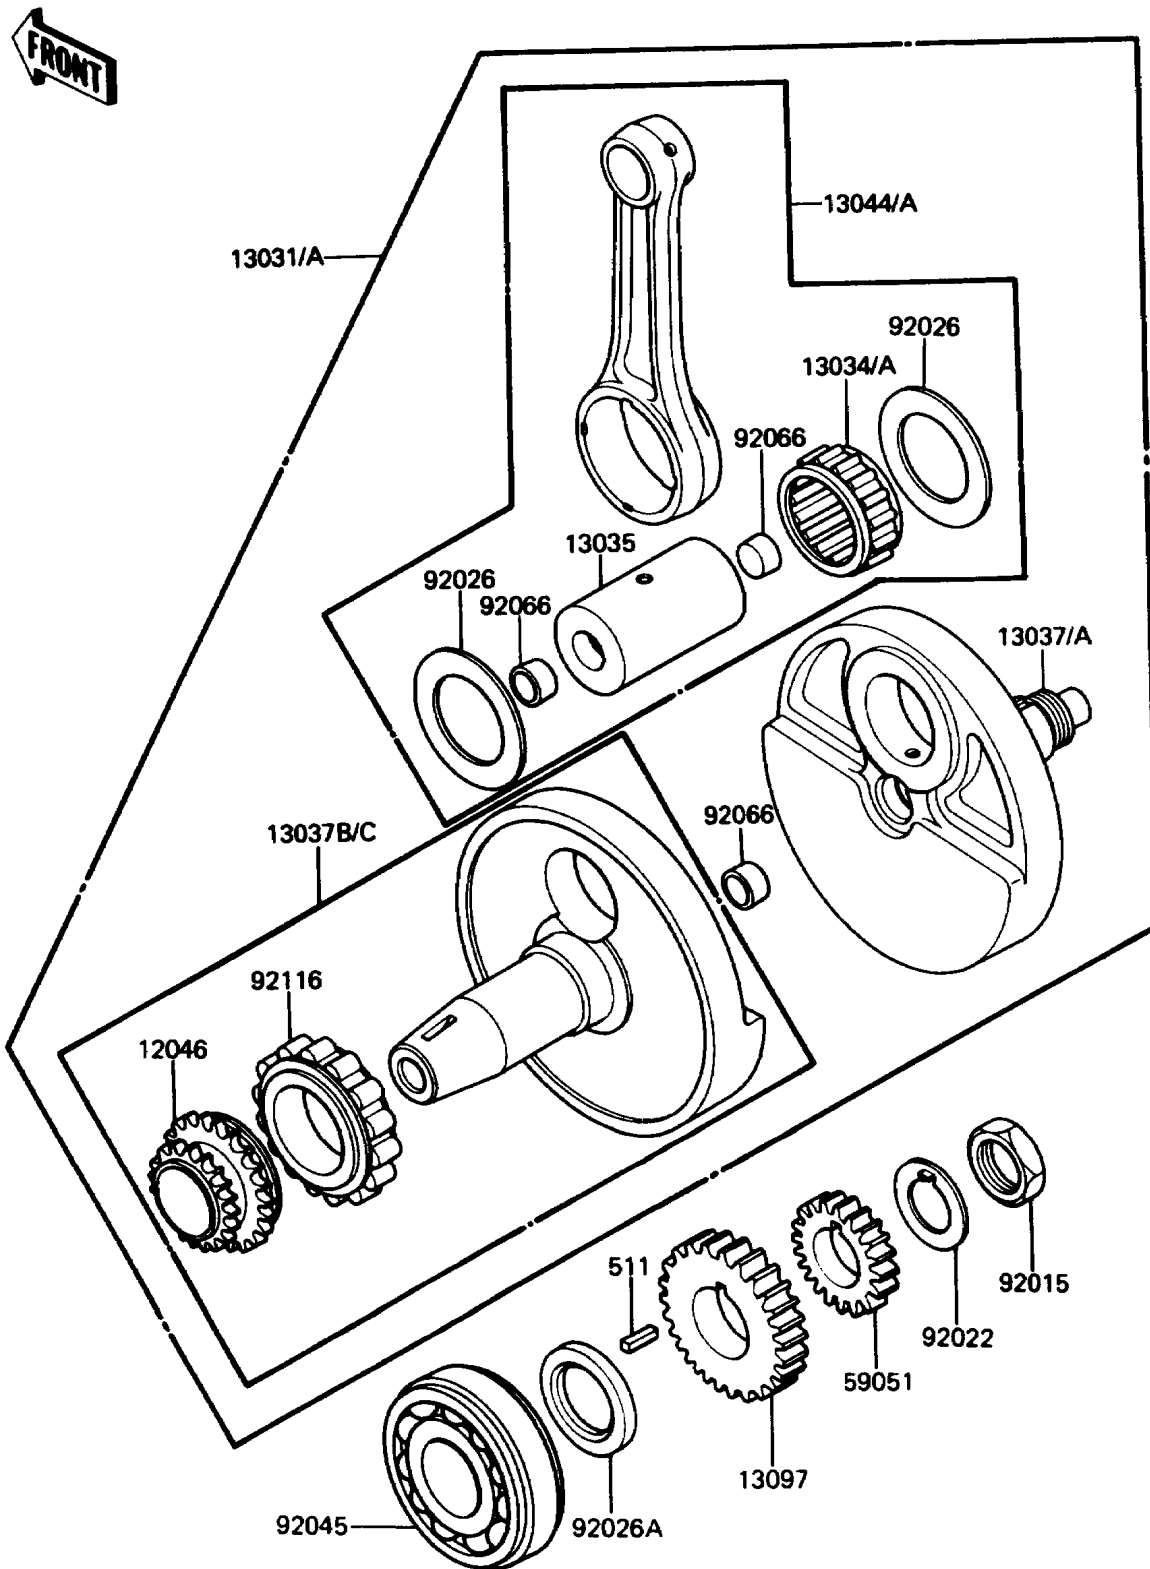

1991 KLR650

PARTS DIAGRAM

Crankshaft

E1321-0093

1991 KLR650

PARTS LIST

Crankshaft

Kawasaki

Let the Good Times Roll®

ITEM NAME

PART NUMBER

QUANTITY
