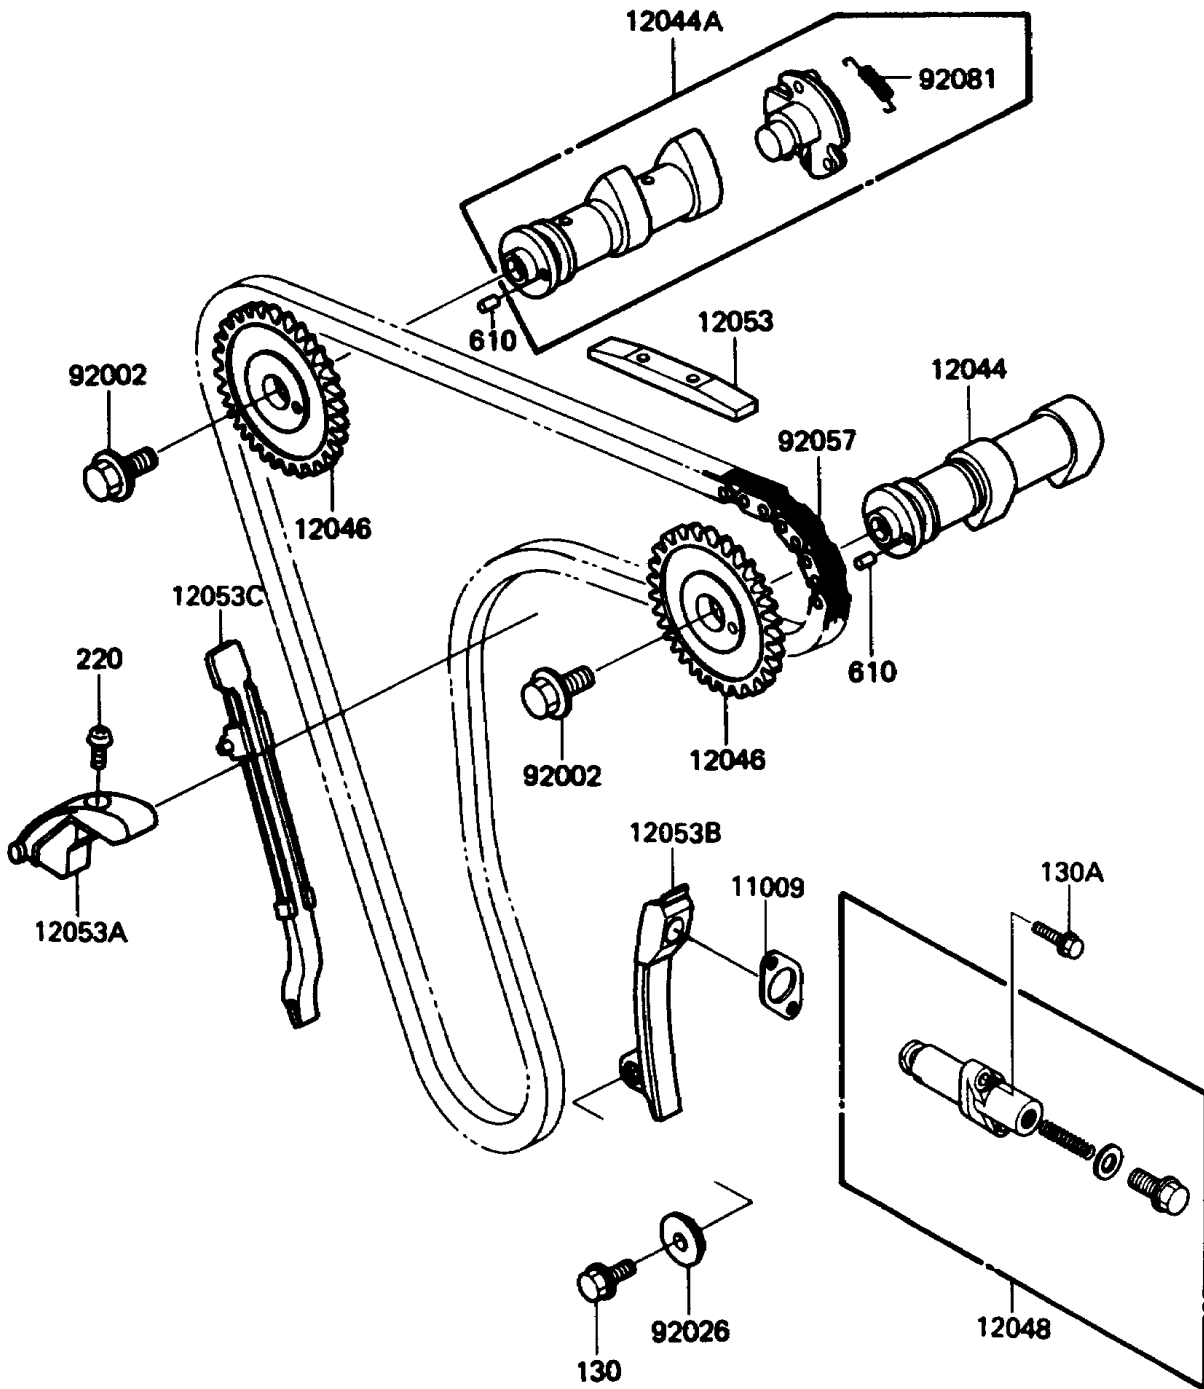

1987 KLR[®] 650

PARTS DIAGRAM

Camshaft/Tensioner

E1230-0063

1987 KLR[®] 650

PARTS LIST

Camshaft/Tensioner

Kawasaki

Let the Good Times Roll[®]

ITEM NAME

PART NUMBER

QUANTITY
