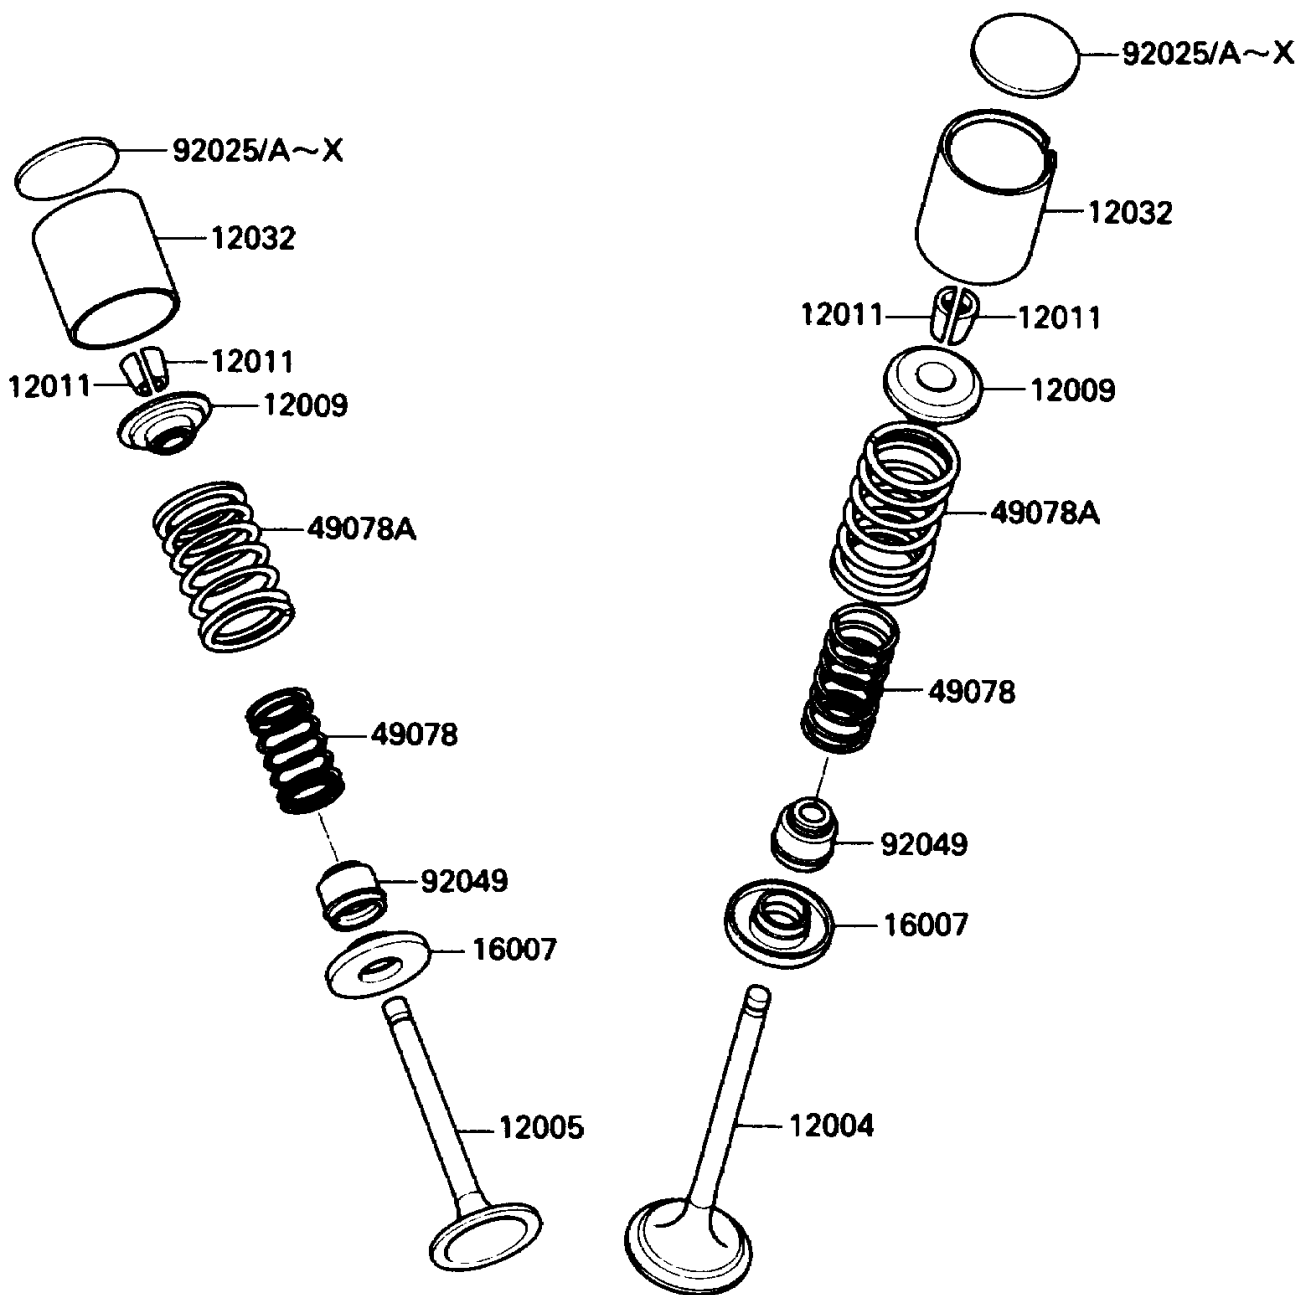

1991 KLR650

PARTS DIAGRAM

Valve

E1210-0050

1991 KLR650

PARTS LIST

Valve

ITEM NAME

PART NUMBER

QUANTITY
