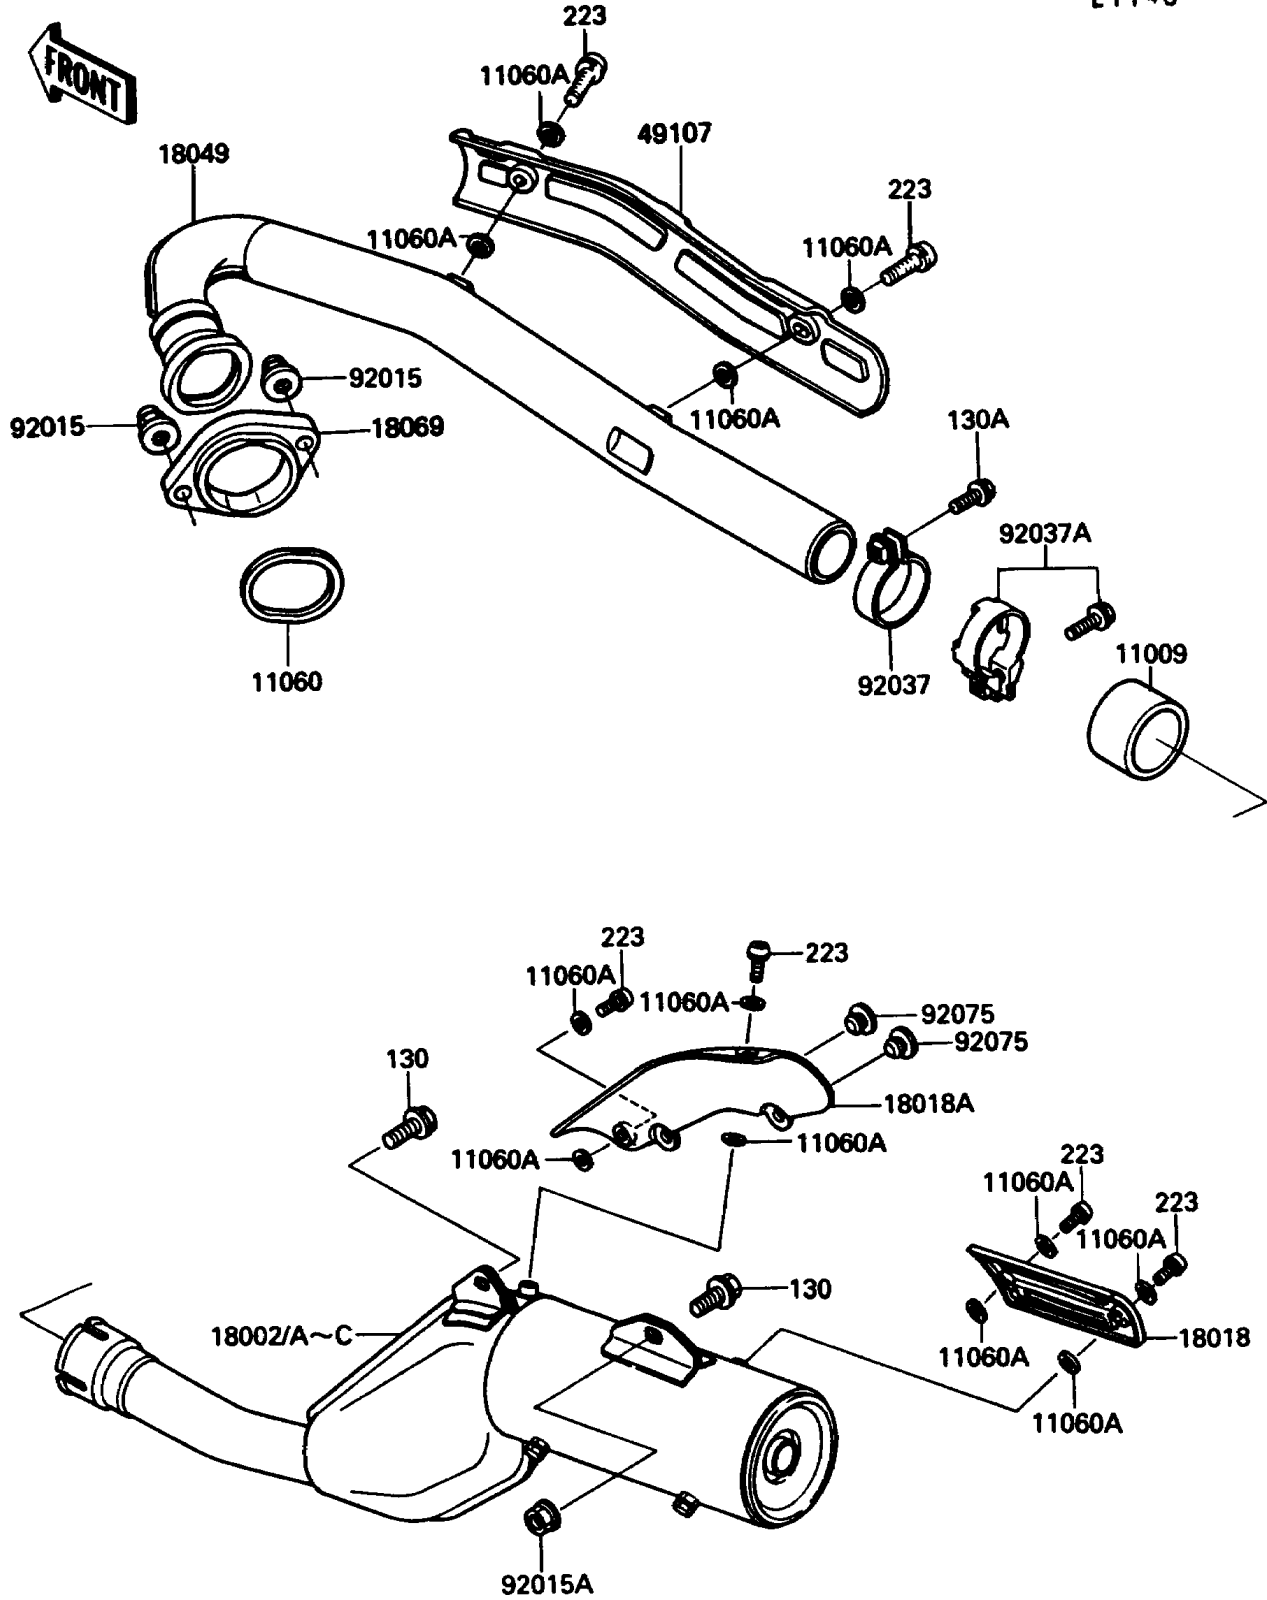

1991 KLR650

PARTS DIAGRAM

Muffler

E1140

1991 KLR650

PARTS LIST

Muffler

ITEM NAME

PART NUMBER

QUANTITY
