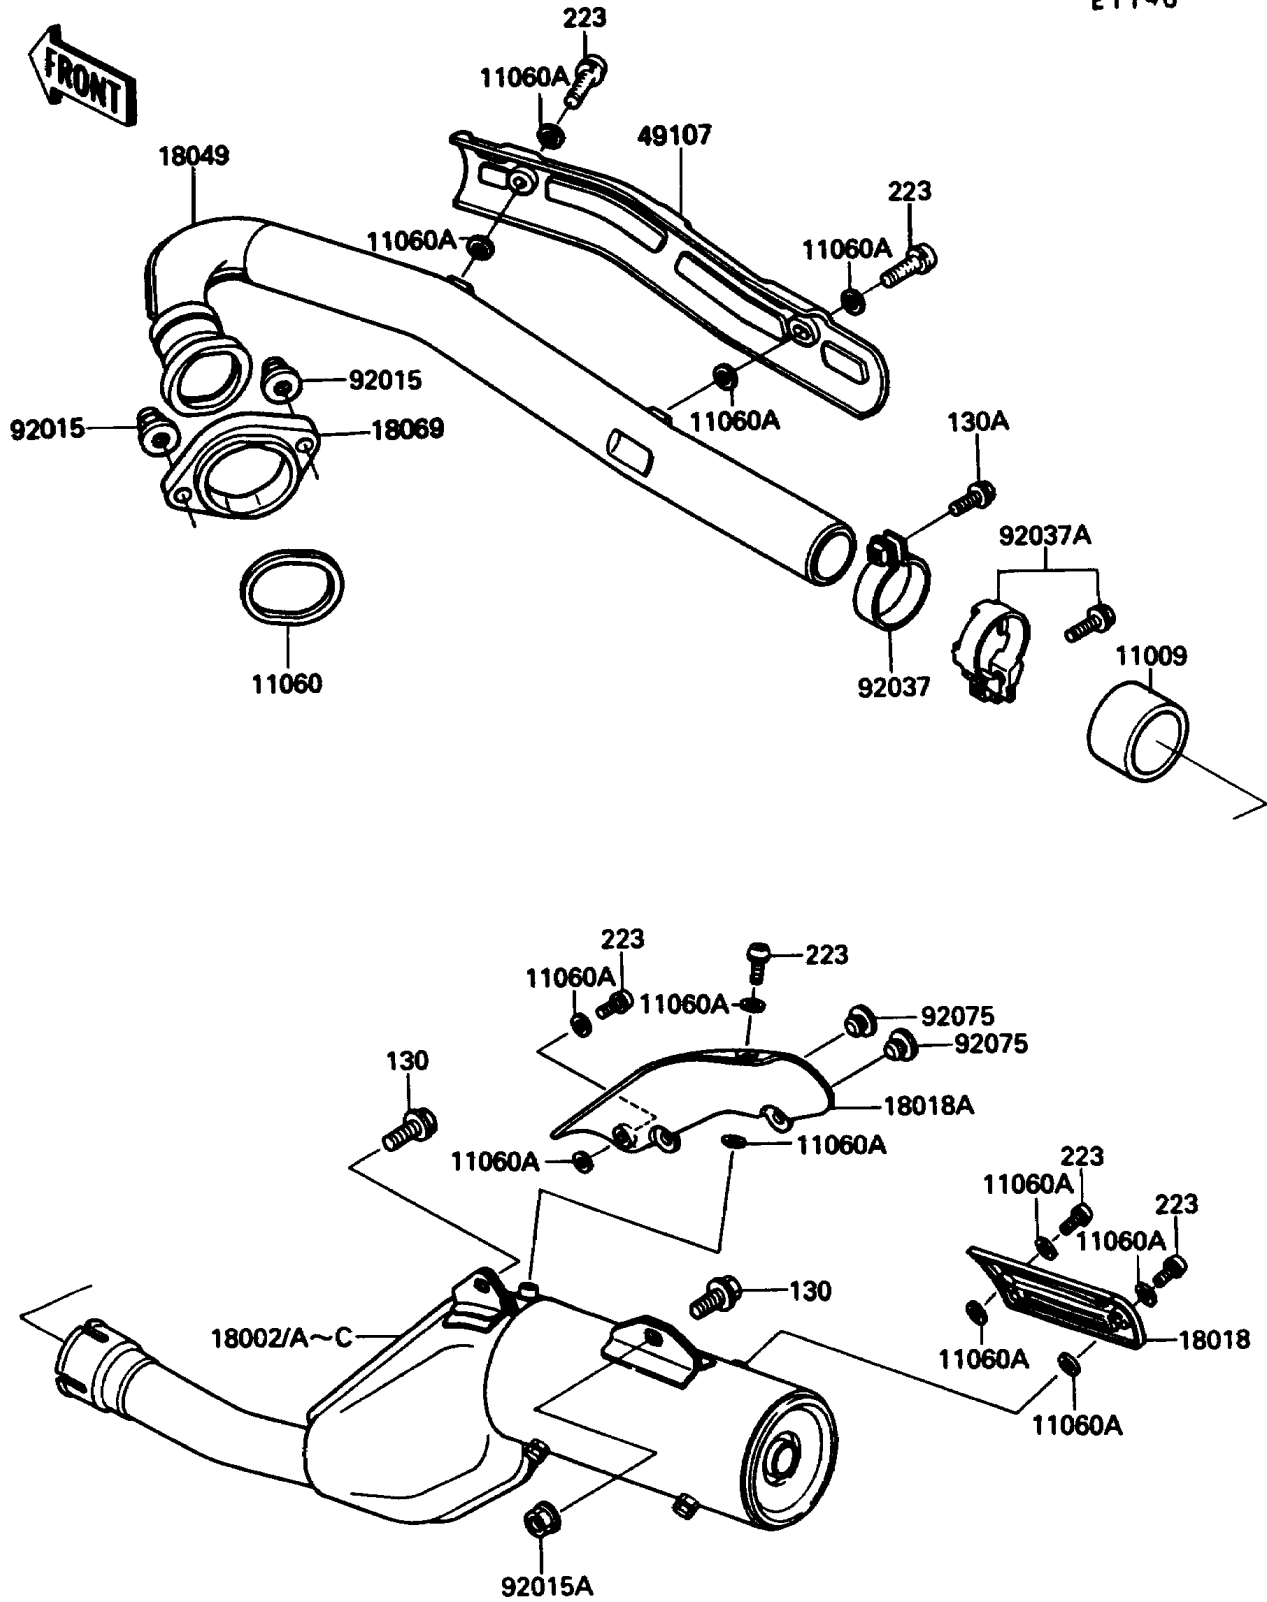

1987 KLR[®] 650

PARTS DIAGRAM

Muffler

E1140

1987 KLR[®] 650

PARTS LIST

Muffler

Kawasaki

Let the Good Times Roll[®]

ITEM NAME

PART NUMBER

QUANTITY
