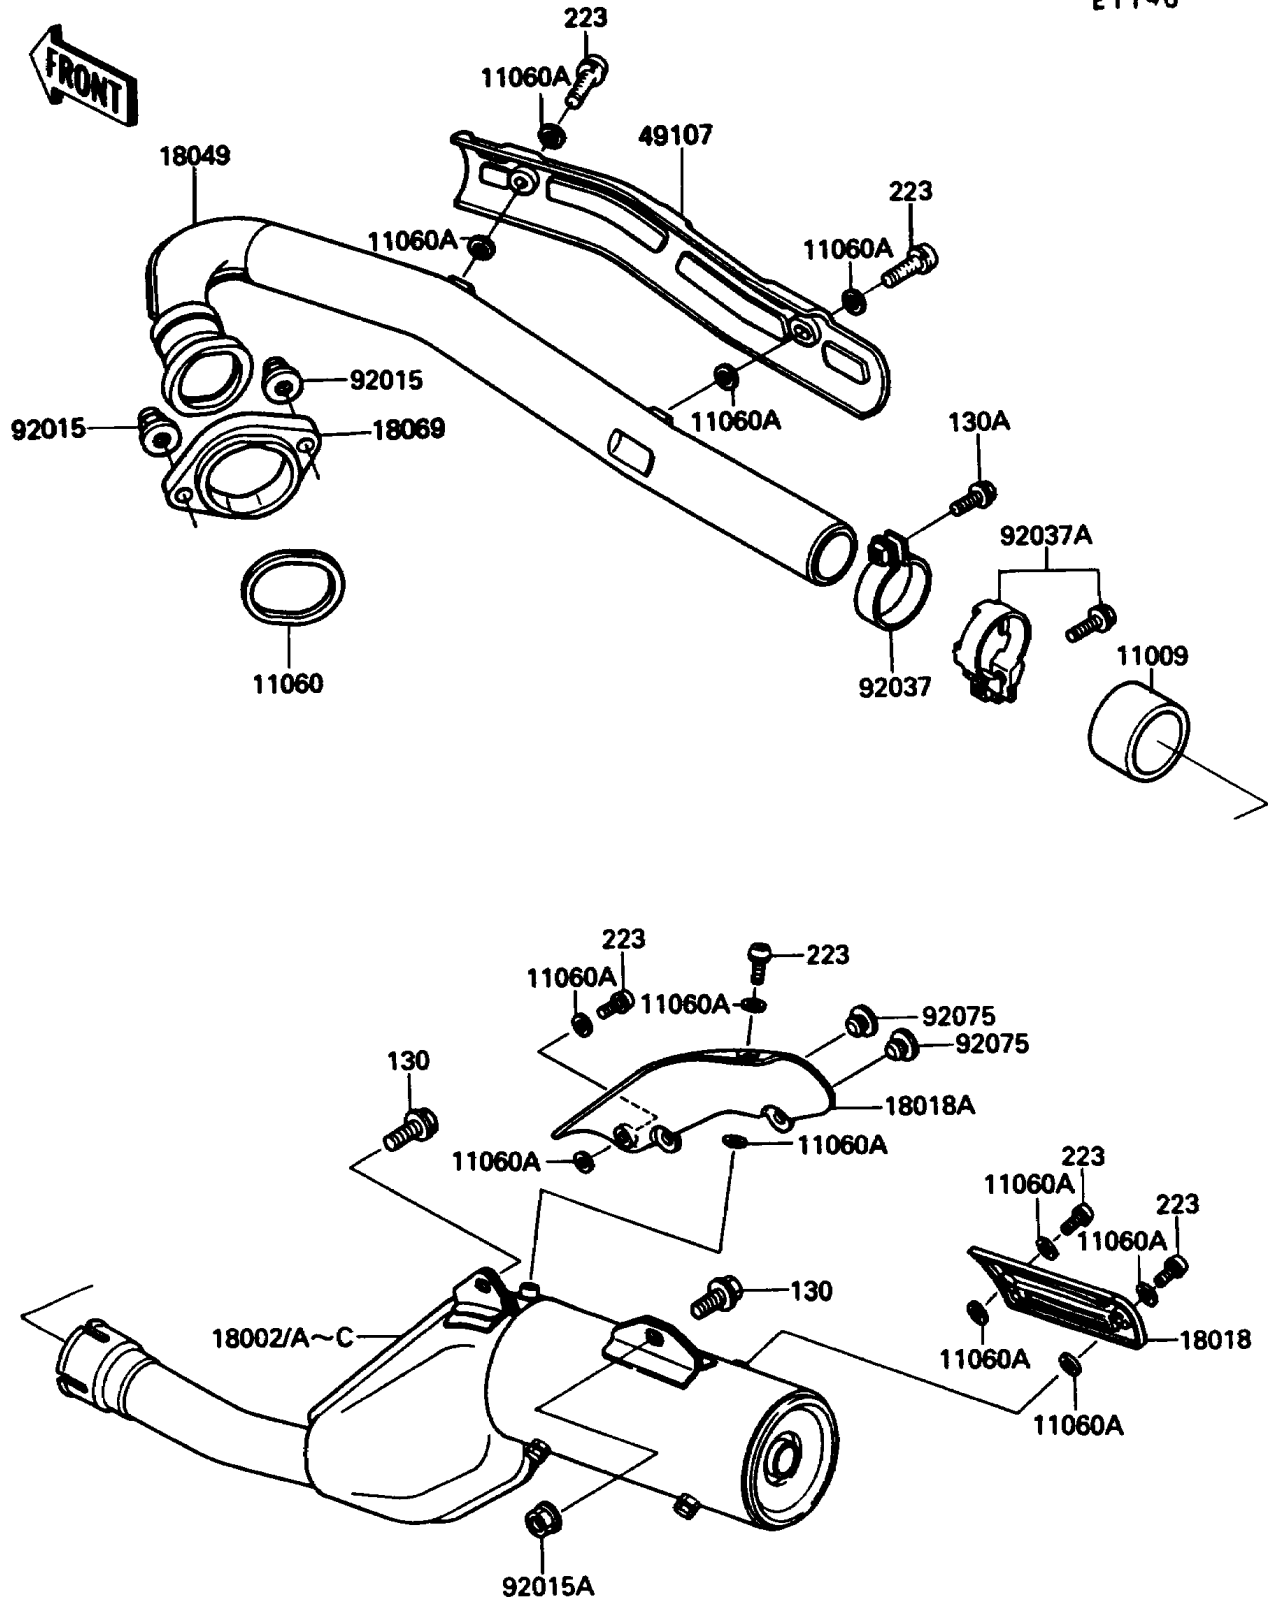

1988 KLR[®] 650

PARTS DIAGRAM

Muffler

E1140

1988 KLR[®] 650

PARTS LIST

Muffler

Kawasaki

Let the Good Times Roll[®]

ITEM NAME

PART NUMBER

QUANTITY
