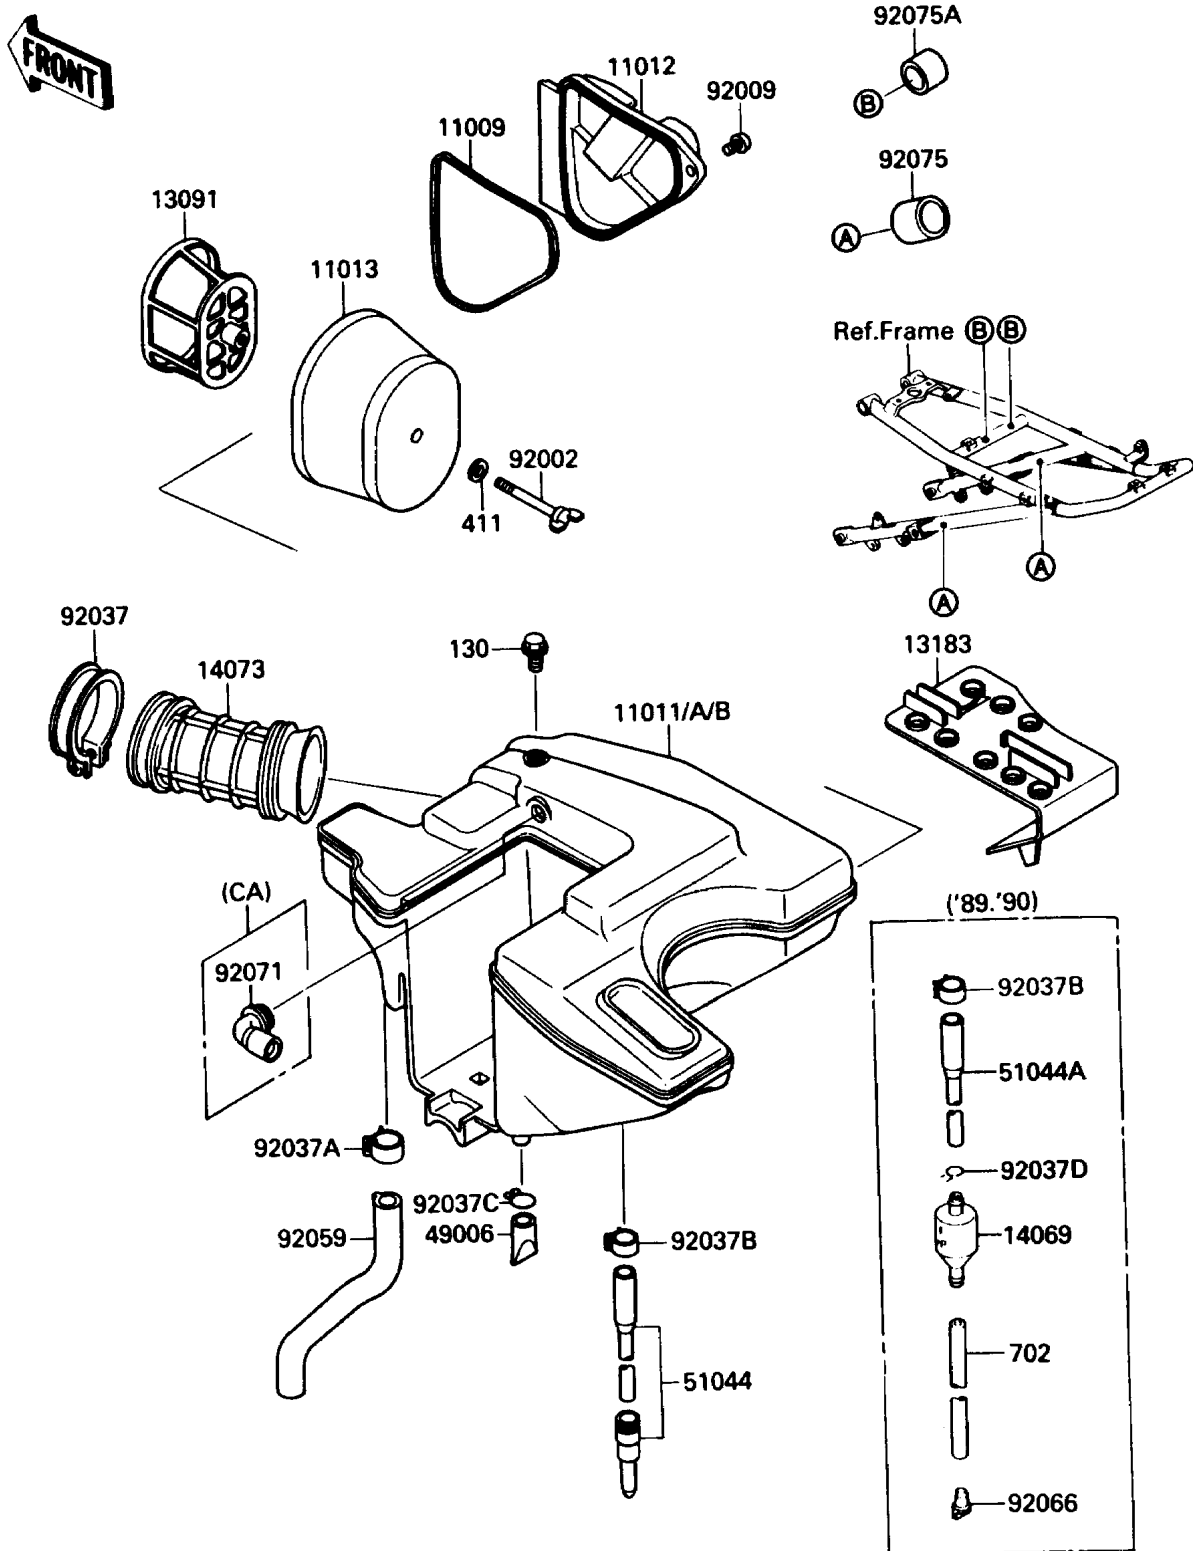

1990 KLR650

PARTS DIAGRAM

Air Filter

E 11 50

1990 KLR650

PARTS LIST

Air Filter

ITEM NAME

PART NUMBER

QUANTITY
