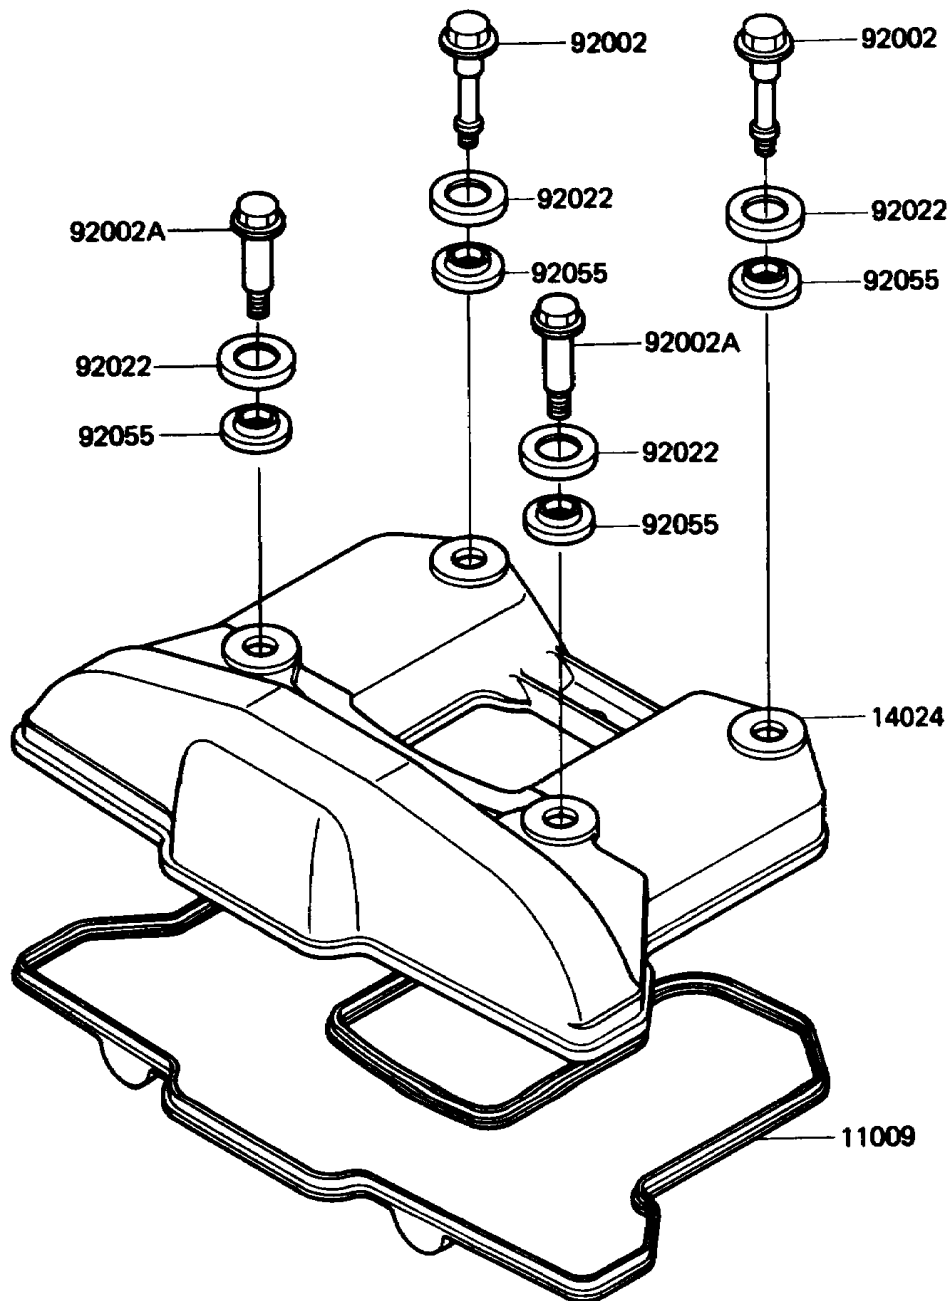

1991 KLR650

PARTS DIAGRAM

Cylinder Head Cover

E1112-0096

1991 KLR650

PARTS LIST

Cylinder Head Cover

ITEM NAME

PART NUMBER

QUANTITY
